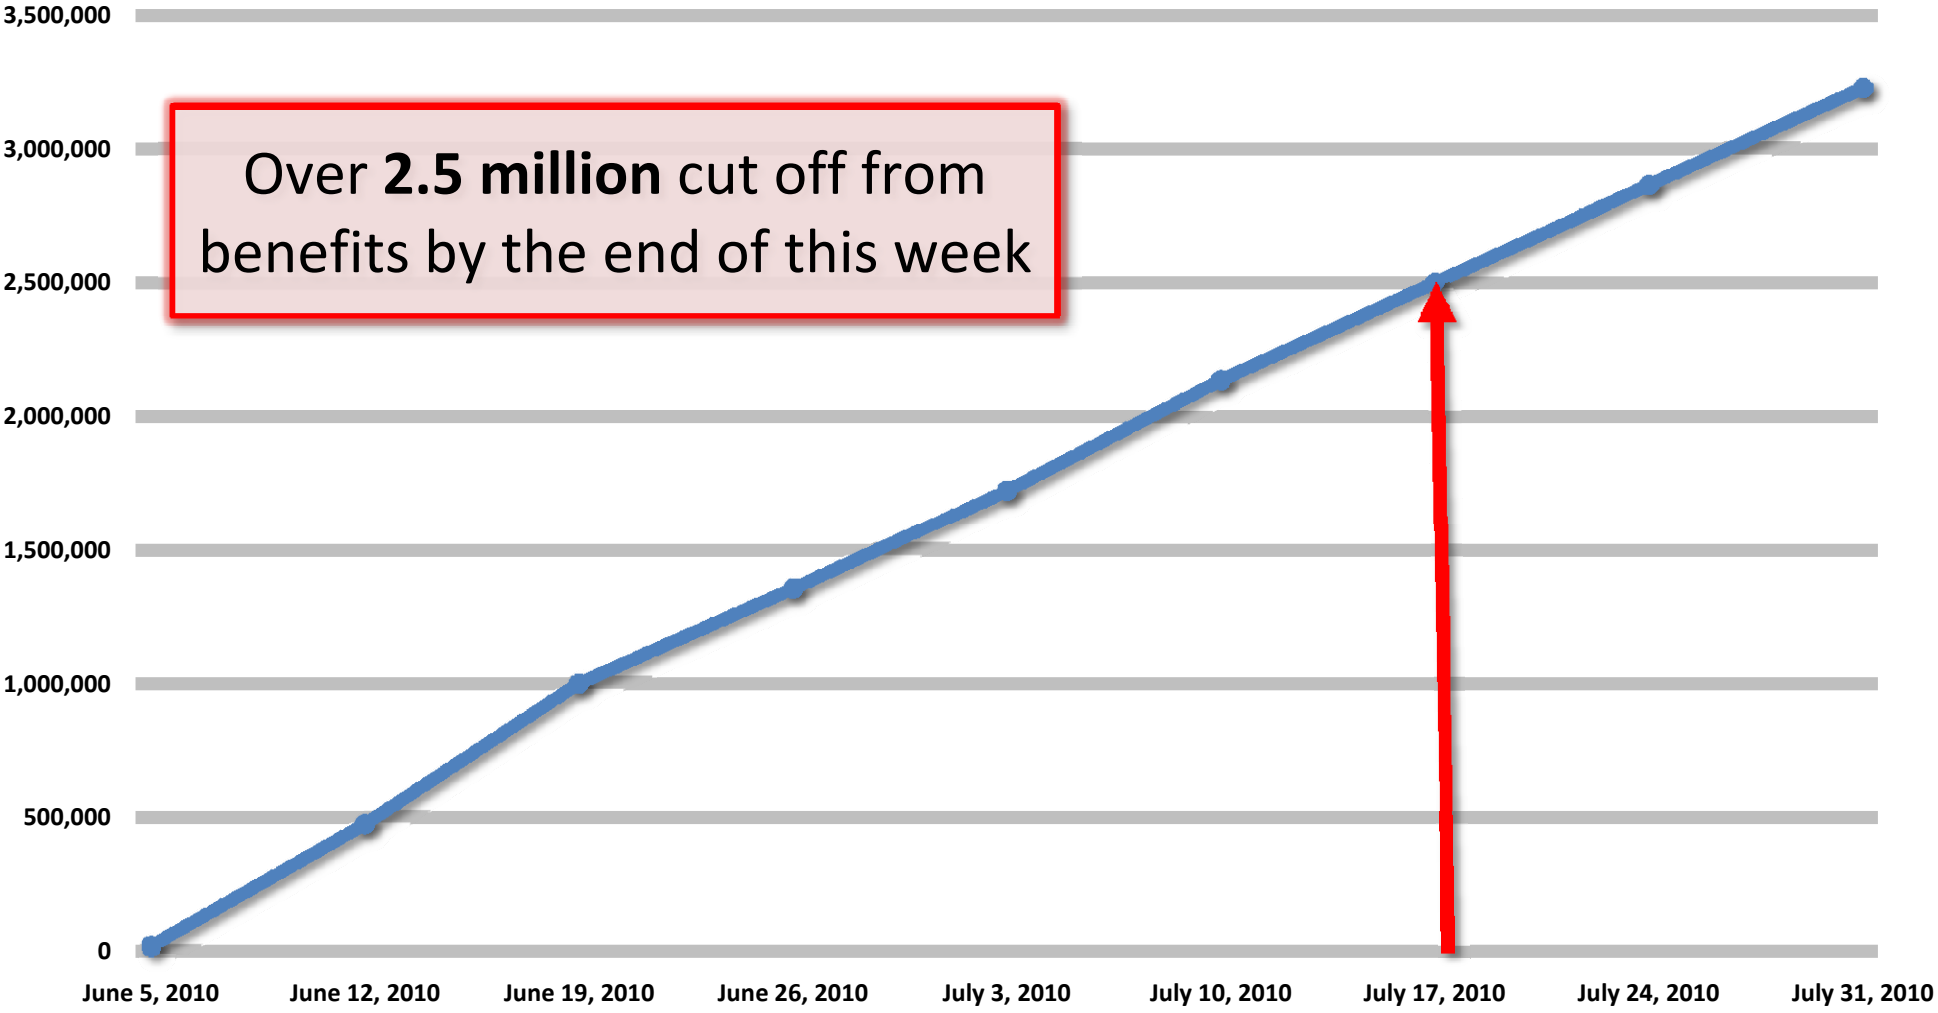

# Cumulative Number of Workers Losing Unemployment Benefits

Source: Department of Labor. Prepared by Staff of the Committee on Ways and Means, 13 July 2010.