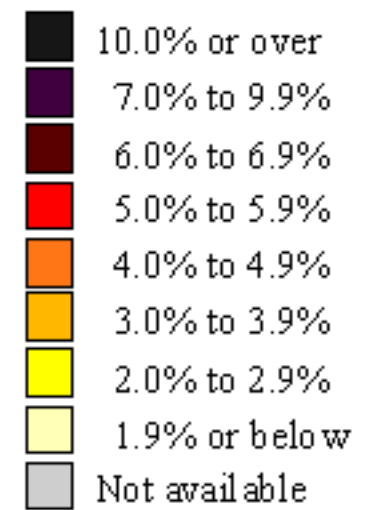

Unemployment rates by county, March 2007 - February 2008 averages

(U.S. rate = 4.7 percent)

SOURCE: Bureau of Labor Statistics
Local Area Unemployment Statistics

NOTE: County data for 2007 are subject
to revision on April 18.