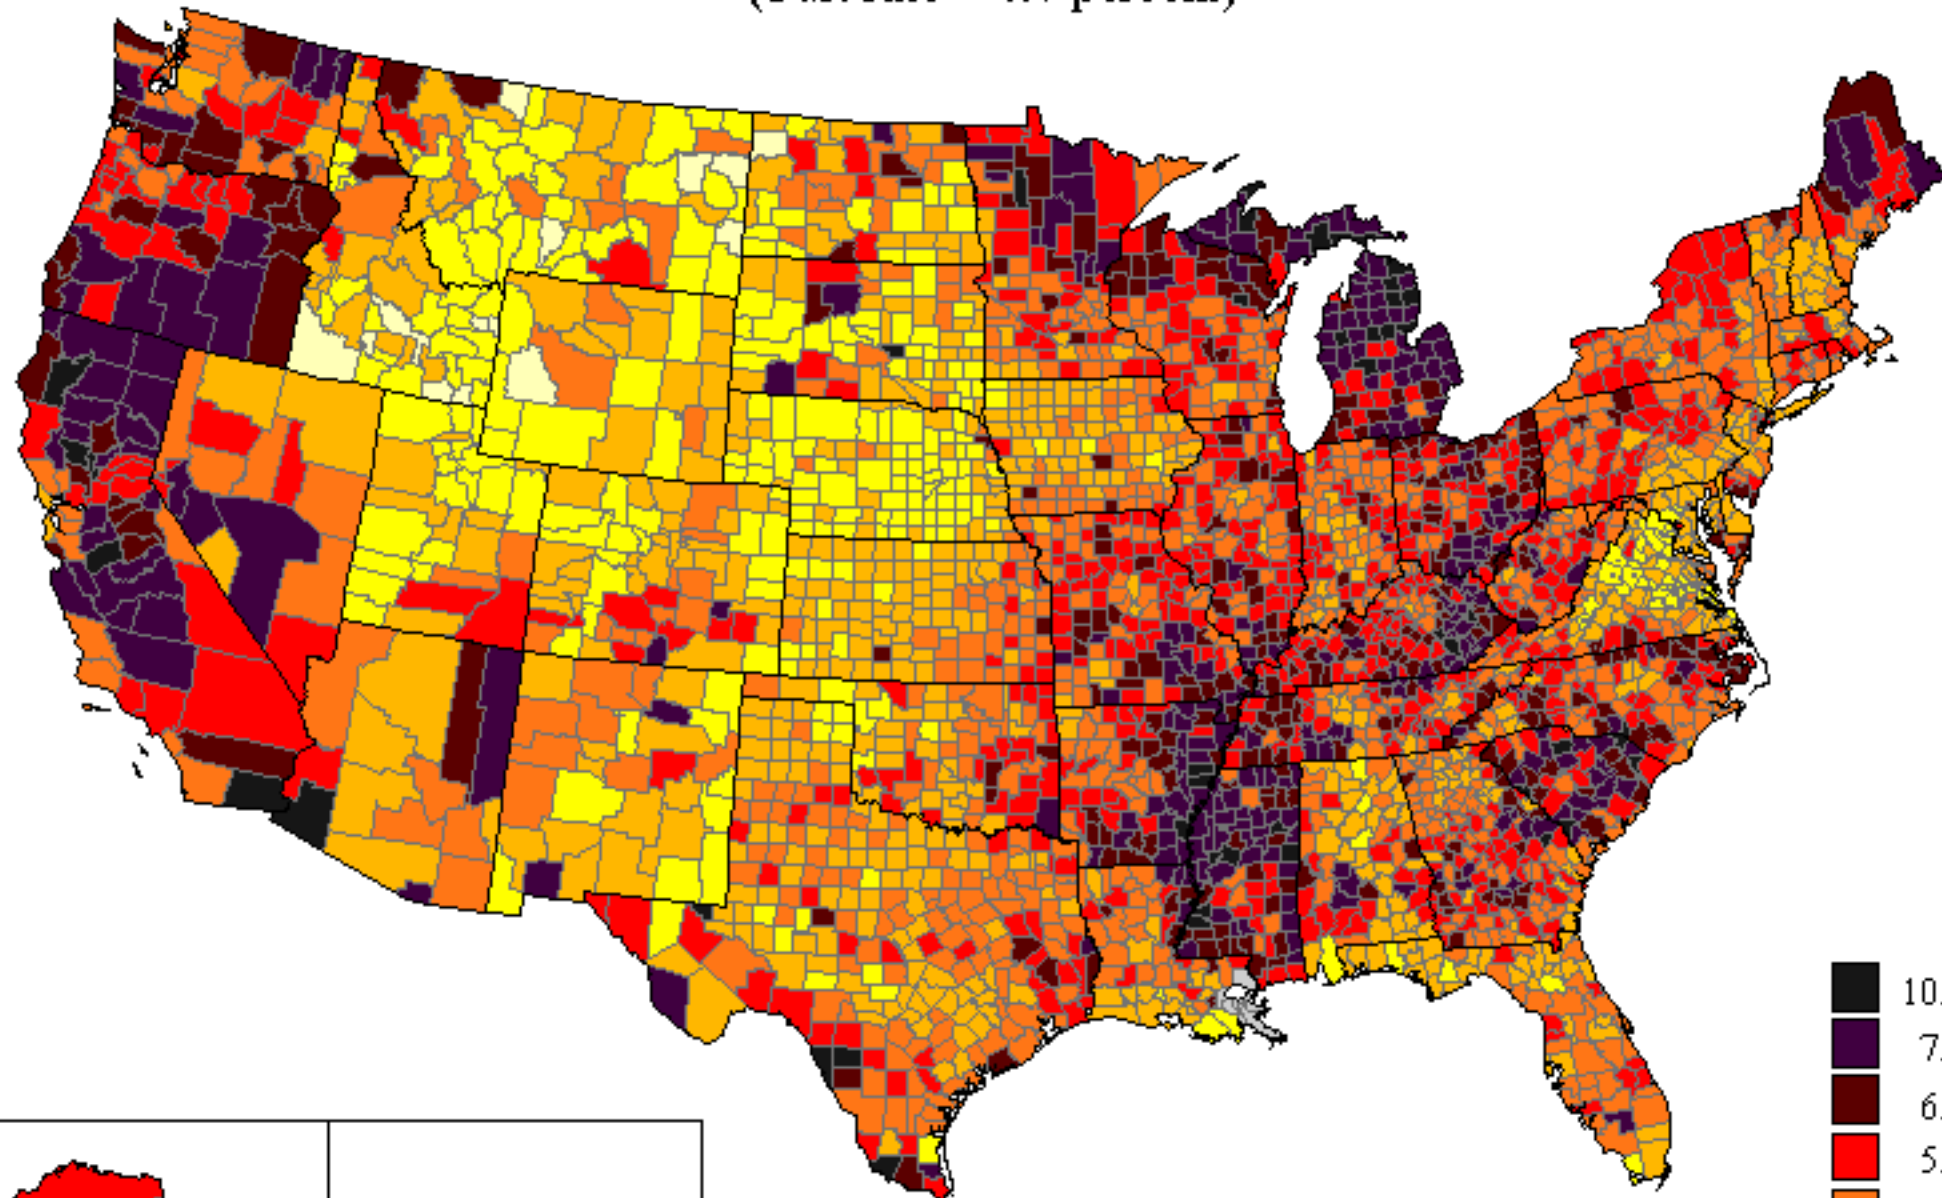

Unemployment rates by county, March 2007 - February 2008 averages

(U.S. rate = 4.7 percent)

SOURCE: Bureau of Labor Statistics
Local Area Unemployment Statistics

NOTE: County data for 2007 are subject
to revision on April 18.