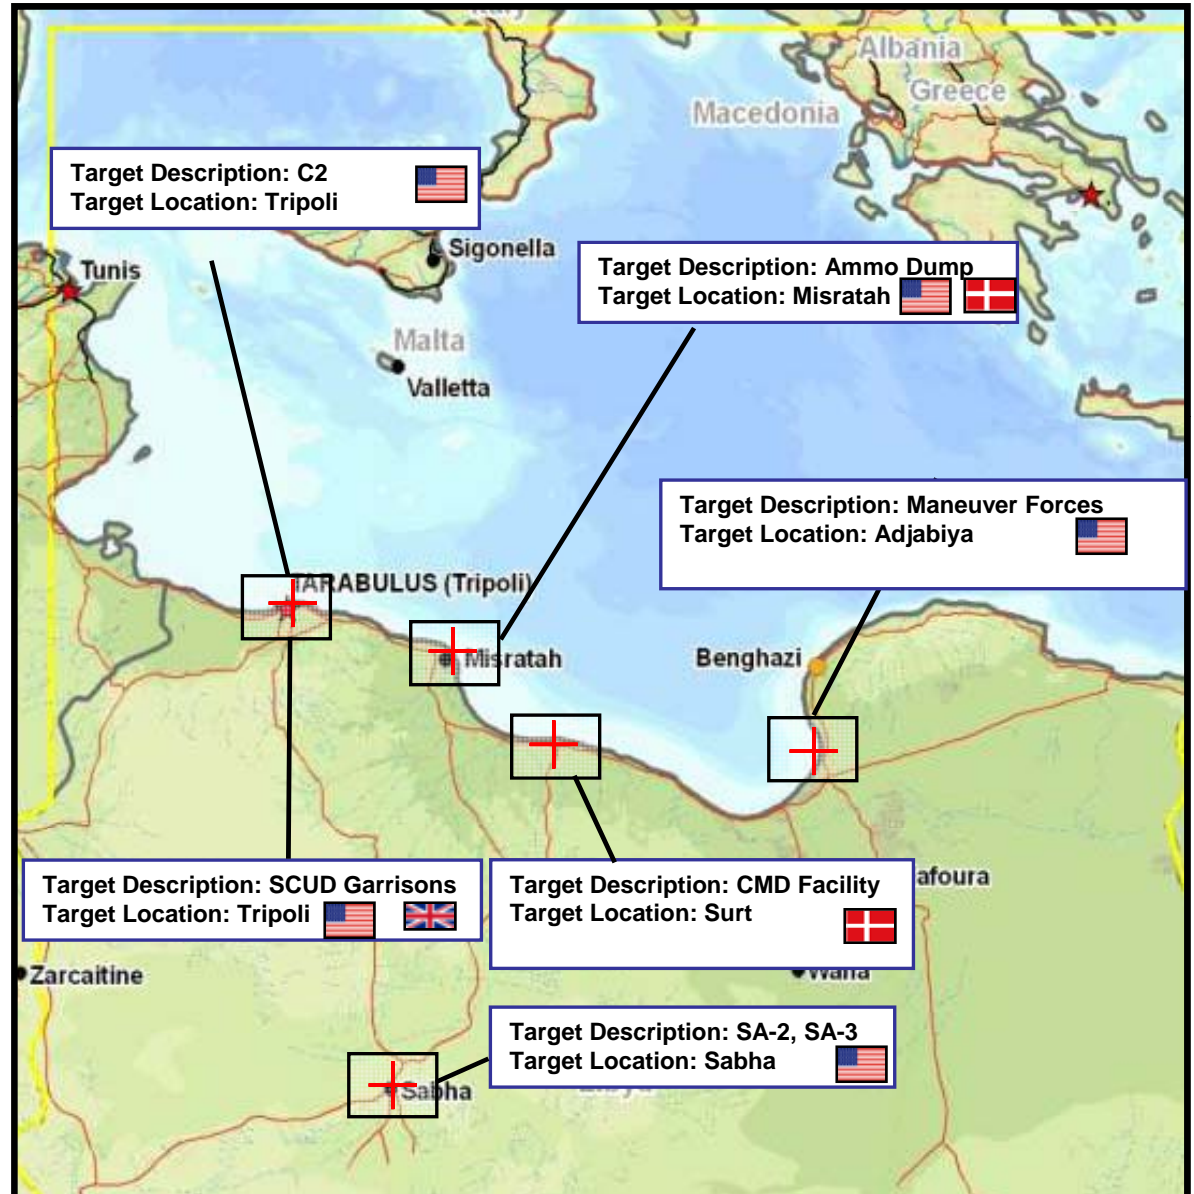

Operation ODYSSEY DAWN

Last 12 Hours

	Partner Total	U.S. Total	Last 24 Hours
Sorties	310	449	130
Strike Sorties	~150	222	49
TLAM	7	168	14

U.S. & Coalition Maritime Forces Laydown

U.S. & Coalition Ships Statistics	
Capability	Total
Partner Ships	26
U.S. Ships	12
Total	38