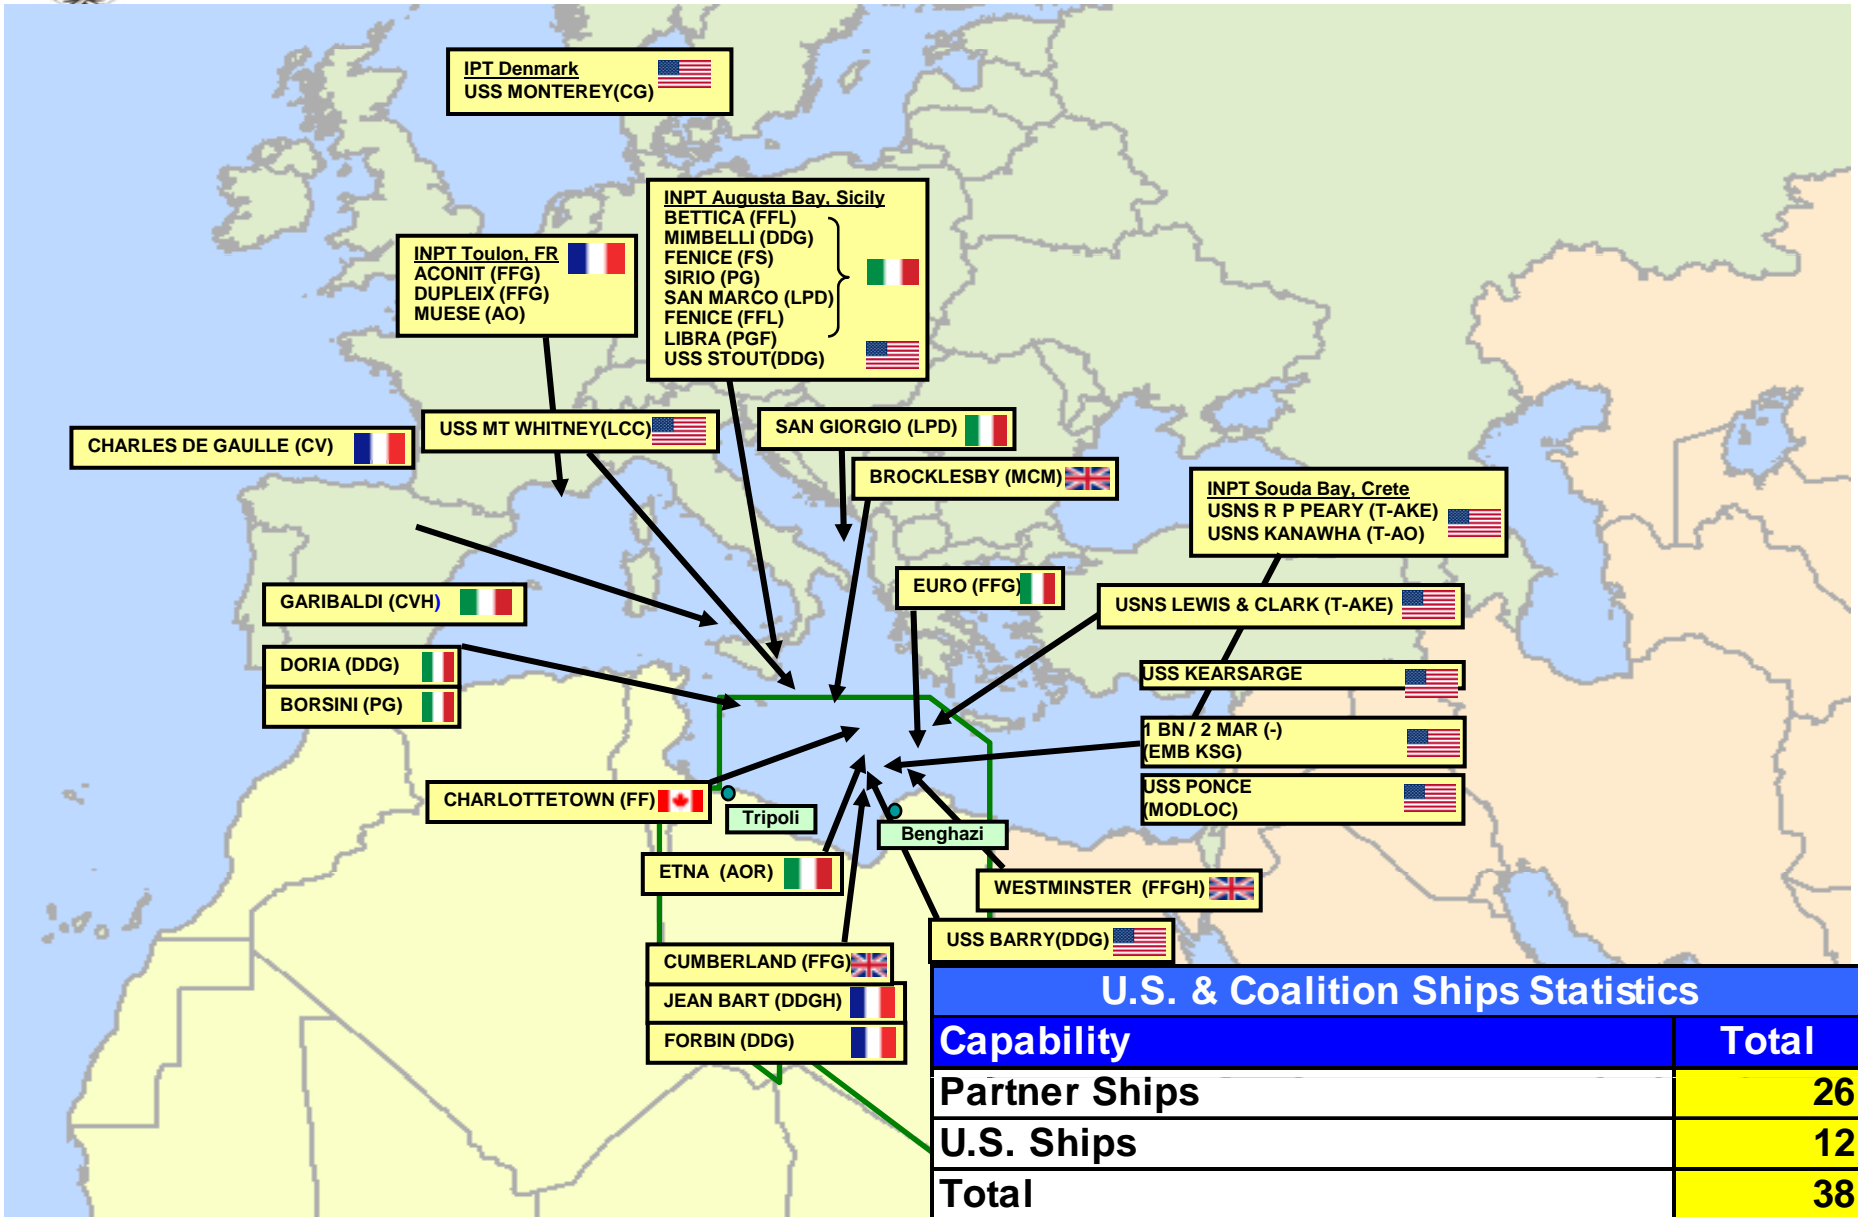

Operation ODYSSEY DAWN

Last 12 Hours

	Partner Total	U.S. Total	Last 24 Hours
Sorties	310	449	130
Strike Sorties	~150	222	49
TLAM	7	168	14

U.S. & Coalition Maritime Forces Laydown

U.S. & Coalition Ships Statistics	
Capability	Total
Partner Ships	26
U.S. Ships	12
Total	38