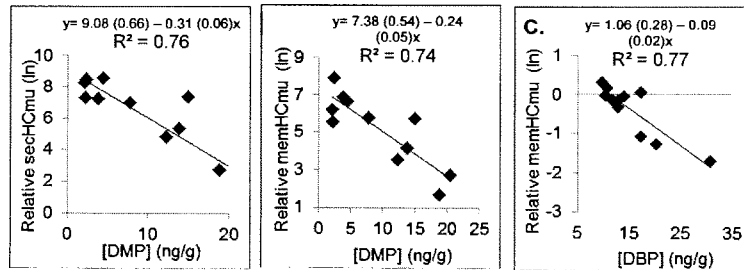

Phthalate levels in fish tissues (in ppb):

JUVENILES						
	GI		LIVER		MUSCLE	
	Dolly V EI 2013	LOD	Dolly V EI 2014	LOD	Dolly V EI 2014	LOD
DEHP	91.5 +/- 37.0	6.8	97.0 +/- 32.0	1.36	122.3 +/- 24.2	9.8
DMP	9.0 +/- 1.8	6.3	ND	ND	11.1 +/- 0.58	4.1
DBP	87.7 +/- 21.6	2.1	ND	ND	5.6 +/- 1.3	3.9
BBP	18.7 +/- 8.2	4.3	15.1 +/- 5.0	0.96	1.2 +/- 0.28	0.84
DEP	7.8 +/- 4.0	5.6	50.4 +/- 16.7	1.39	<LOD	1.3
DNoP	24.2 +/- 7.5	3.6	<LOD	1.8	ND	
Total:	238.9		162.5		140.2	

ADULTS								
	LIVER Coho		LIVER Halibut		MUSCLE Coho		MUSCLE Halibut	
	PWS 2010	LOD	CI 2010	LOD	PWS 2010	LOD	CI 2010	LOD
DEHP	<LOD	2.4	<LOD	2.4	3.0 +/- 0.92	2.4	4.9 +/- 1.4	2.4
DMP	2.5 +/- 0.8	1.5	<LOD	1.5	<LOD	1.5	<LOD	1.5
DBP	32.6 +/- 29.1	0.13	51.8 +/- 25.2	0.13	8.7 +/- 5.1	0.13	35.8 +/- 25.8	0.13
BBP	<LOD	2	<LOD	2	<LOD	2	<LOD	2
DEP	<LOD	0.67	<LOD	0.67	<LOD	0.67	<LOD	0.67
DNoP	<LOD	1.6	<LOD	1.6	<LOD	1.6	<LOD	1.6
Total:	35.1		51.8		12.0		41.2	

TABLE 1. Phthalate levels in fish tissues. Values are in ng/g tissue and are averages +/- SE. Gastrointestinal: GI. Dolly Varden, DV. EI, Elizabeth Island. CI, Cook Inlet, PWS, Prince William Sound. ND, not done. LOD: Limit of Detection.

Figure 3. Expression of antibody-producing genes in hematopoietic tissues of salmon is reduced in the presence of phthalates (Martins et al, 2016, in press):