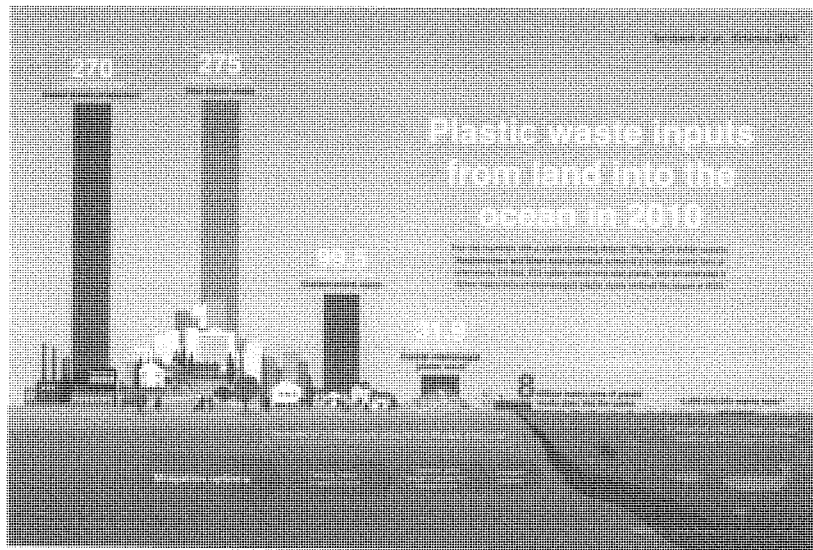

scenario of 8 MMT) reached the oceans<sup>28</sup> (Figure 1). This annual input of plastic is equal to 5 grocery-size bags filled with plastic going into the ocean along every foot of coastline in the world. When we look at what drives the amount of plastic that goes into the ocean in this model, the biggest factor is the population density in the coastlines – the number of people generating plastic waste within 50 kilometers of the sea. Next, how much of what all those people throw away is mismanaged and accidentally ends up in the ocean?