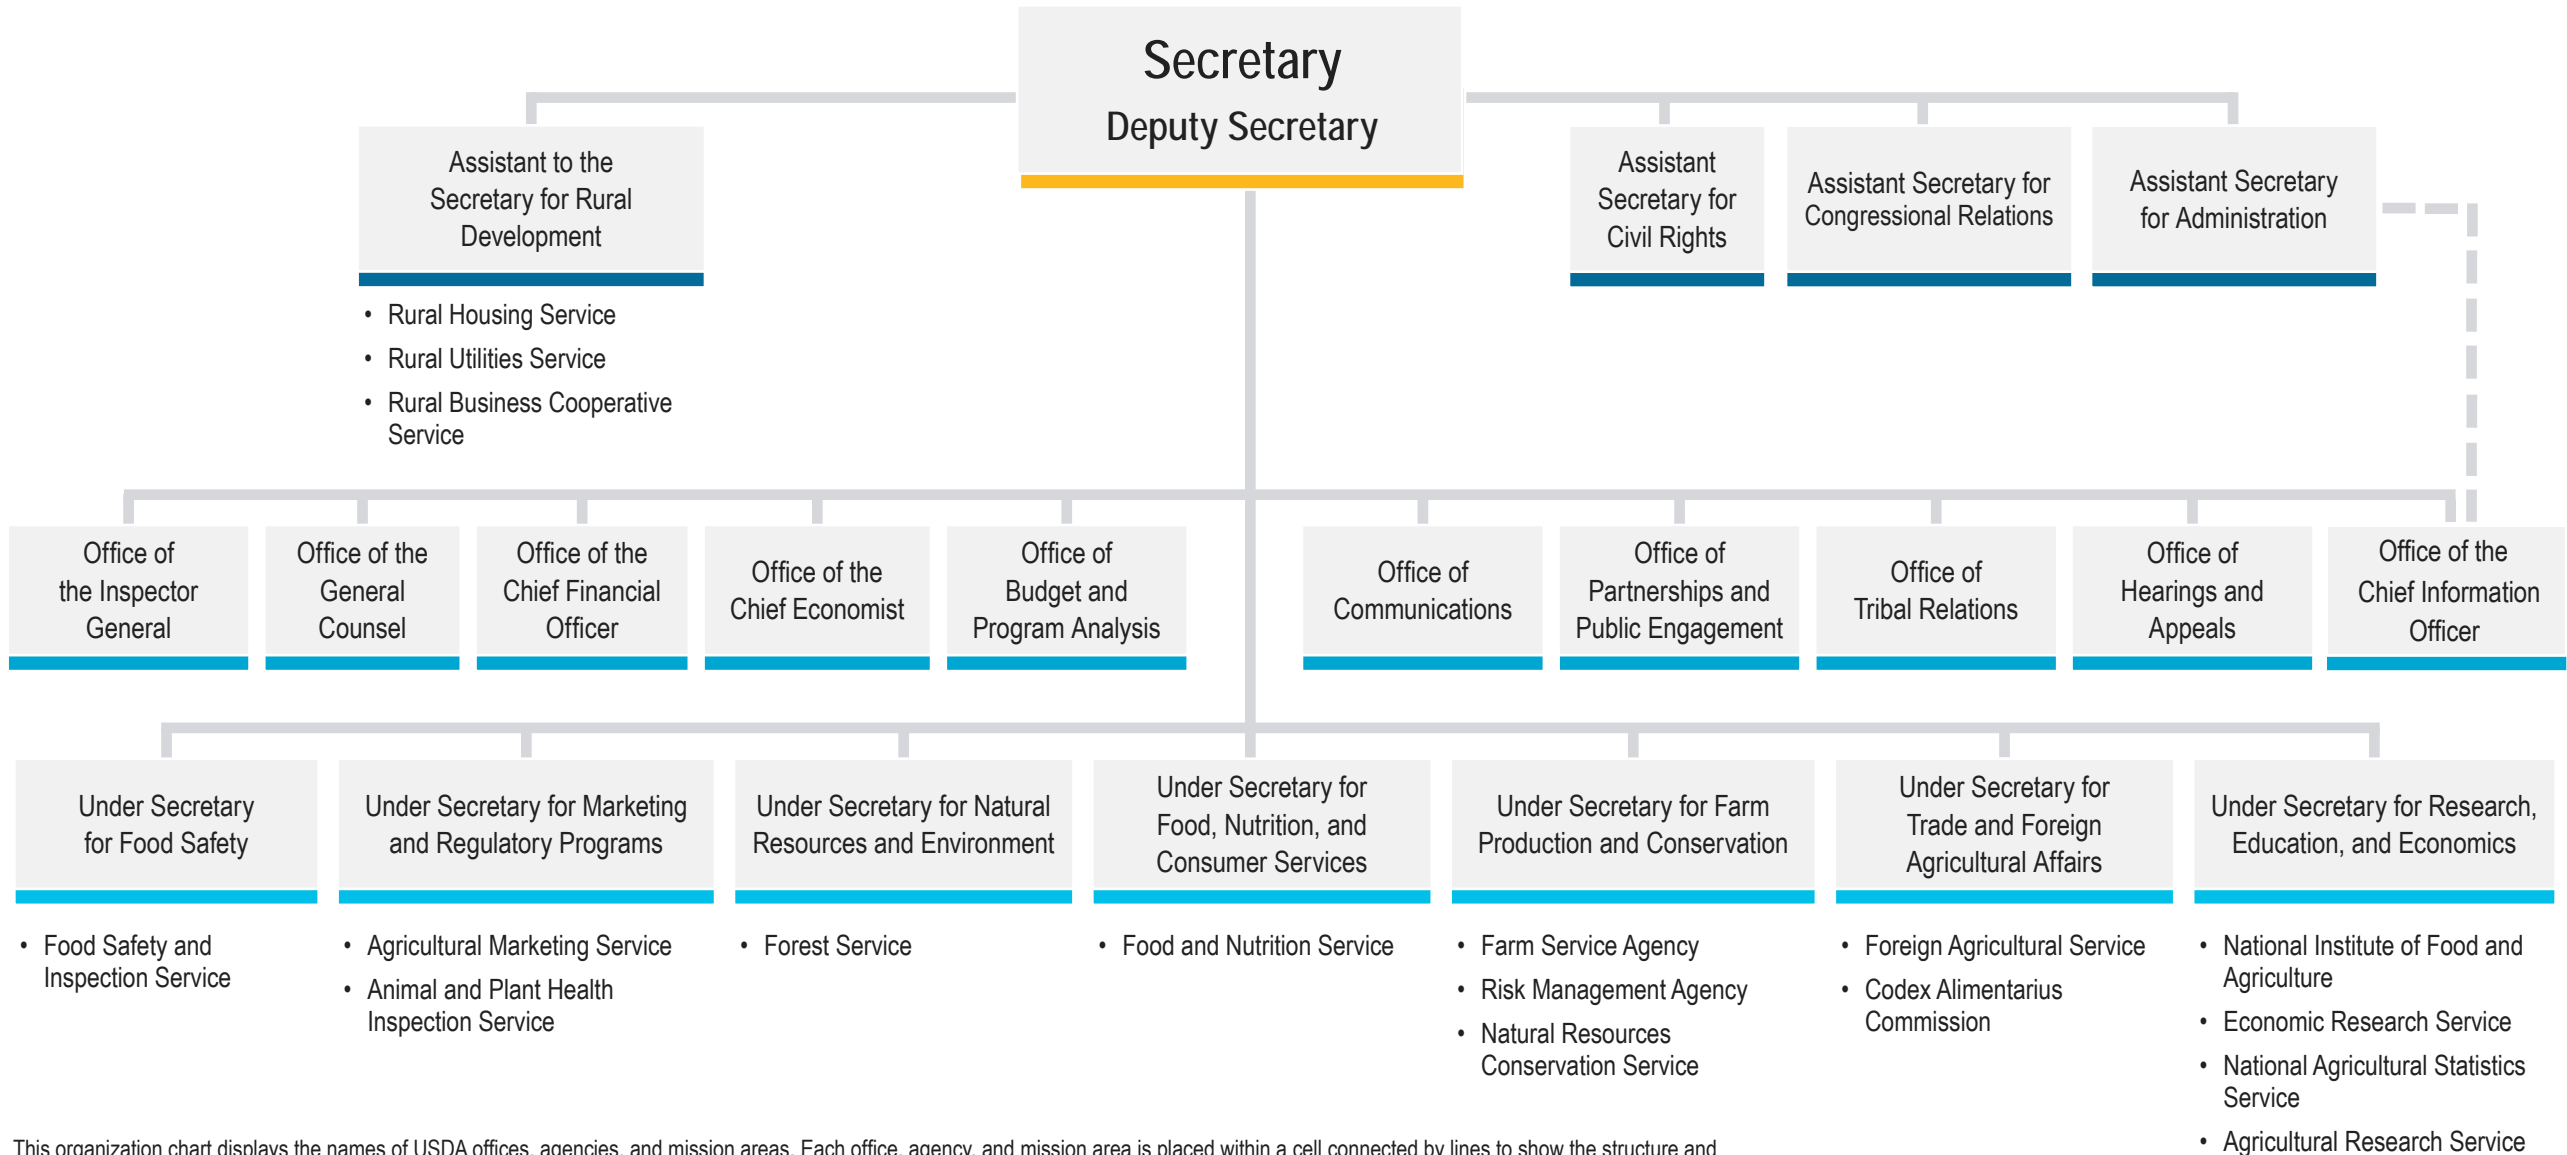

# USDA Organization Chart

This organization chart displays the names of USDA offices, agencies, and mission areas. Each office, agency, and mission area is placed within a cell connected by lines to show the structure and hierarchy (Under Secretary, Deputy Secretary, or Secretary) for which they fall under. An HTML version that lists [USDA Agencies and Offices](#) and [USDA Mission Areas](#) is also available on usda.gov.