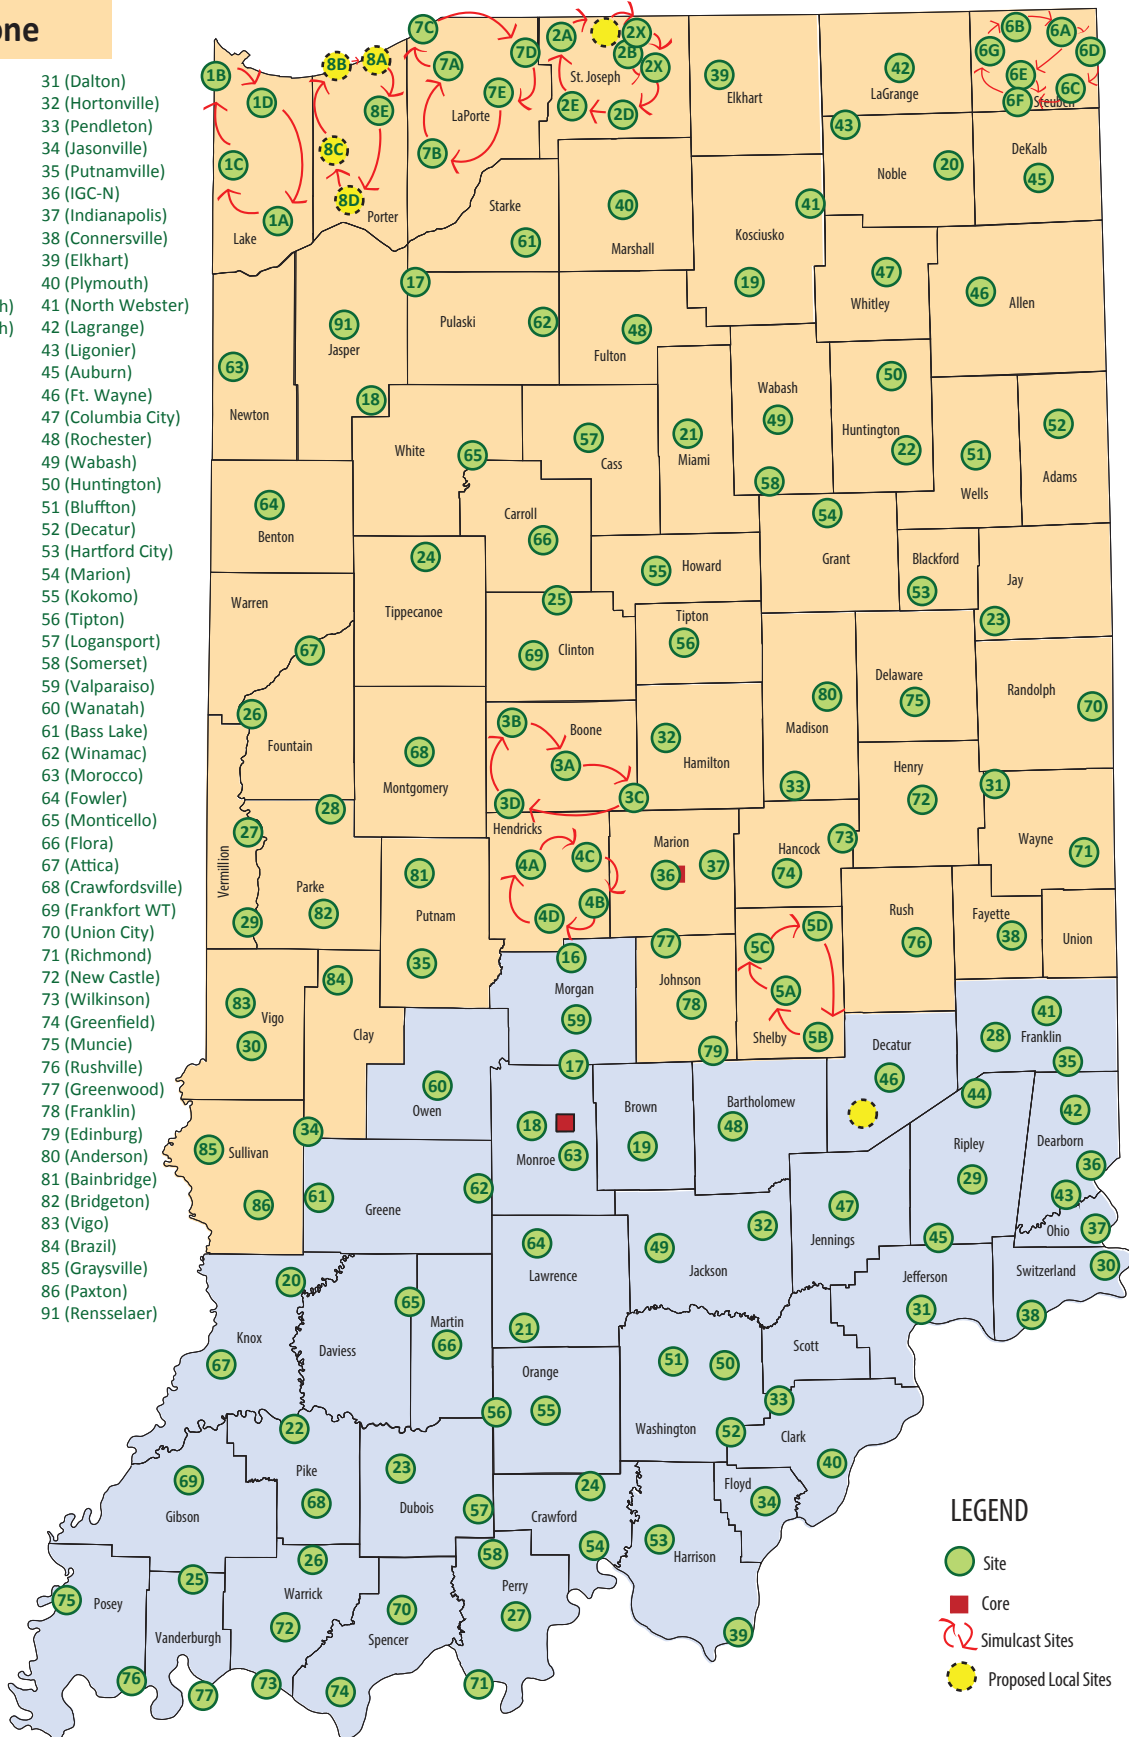

South Zone

- 16 (Mooresville)
- 17 (Hindustan)
- 18 (Bloomington)
- 19 (Nashville)
- 20 (Edwardsport)
- 21 (Georgia)
- 22 (Petersburg)
- 23 (Jasper)
- 24 (Marengo)
- 25 (Evansville)
- 26 (Scalesville)
- 27 (Leopold)
- 28 (Peppertown)
- 29 (Versailles)
- 30 (Patriot)
- 31 (Madison)
- 32 (Seymour)
- 33 (Henryville)
- 34 (Floyds Knobs)
- 35 (St. Leon)
- 36 (Lawrenceburg)
- 37 (Rising Sun)
- 38 (Vevay)
- 39 (Rabbit Hash)
- 40 (Charlestown)
- 41 (Brookville)
- 42 (Guilford)
- 43 (Aurora)
- 44 (Batesville)
- 45 (Jefferson)
- 46 (Greensburg)
- 47 (North Vernon)
- 48 (Columbus)
- 49 (Brownstown)
- 50 (Fleenerstown)
- 51 (Salem)
- 52 (Pekin)
- 53 (Corydon)
- 54 (Carefree)
- 55 (Paoli)
- 56 (French Lick)
- 57 (Birdseye)
- 58 (St. Meinard)
- 59 (Martinsville)
- 60 (Spencer)
- 61 (Linton)
- 62 (Solsberry)
- 63 (Knight's Ridge)
- 64 (Bedford)
- 65 (Bramble)
- 66 (Shoals)
- 67 (Vincennes)
- 68 (Augusta)
- 69 (Princeton)
- 70 (Santa Claus)
- 71 (Cannelton)
- 72 (Booneville)
- 73 (Yankeetown)
- 74 (Patronville)
- 75 (New Harmony)
- 76 (Marrs Center)
- 77 (Henderson)
- XX (Letts)

LEGEND

- Site
- Core
- ⤴⤵ Simulcast Sites
- ⦿ Proposed Local Sites