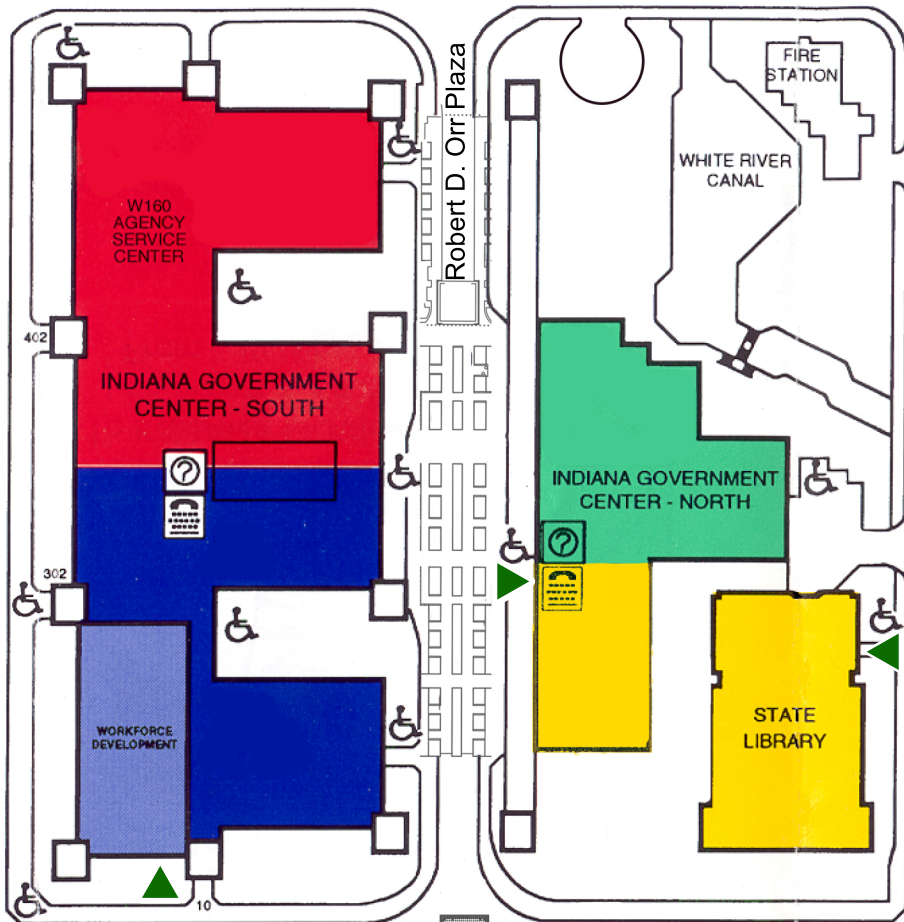

WEST STREET

MARYLAND STREET

WEST WASHINGTON STREET

OHIO STREET

NEW YORK STREET

COLOR-CODED LEGEND

- W = WEST WING IGC-SOUTH
- E = EAST WING IGC-SOUTH
- N = IGC-NORTH
- STATEHOUSE
- SE = WORKFORCE DEVELOPMENT 10 N. SENATE
- Public Entrance

CAPITOL AVENUE