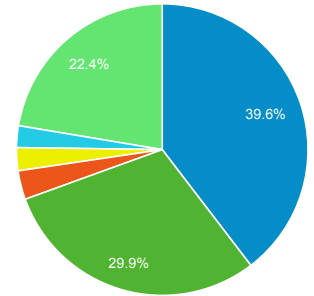

Site Avg: 56.09% (0.00%)

Top Pages

Page Title	Pageviews	Bounce Rate
U.S. Immigration and Customs Enforcement	156,636	40.74%
Student and Exchange Visitor Program	98,360	46.82%
I-901 Student and Exchange Visitor Information System (SEVIS) Fee	83,970	56.11%
Detention Facilities	83,068	29.16%
ICE Customized Google Search	64,428	43.78%
Student Process Steps: How to Navigate the U.S. Immigration System	52,697	62.29%
Contact ICE - Enforcement and Removal Operations	46,073	60.96%
Careers	41,946	31.85%
Overview	37,758	48.61%
Contact ICE	35,358	47.42%

Visits by Social Network

Social Network	Sessions
Facebook	5,713
Twitter	1,374
Yahoo! Answers	1,045
reddit	340
WordPress	284
Naver	114
Blogger	107
Douban	103
LinkedIn	96
Renren	48

Visits by Source

google (direct) bing
uscis.gov yahoo Other