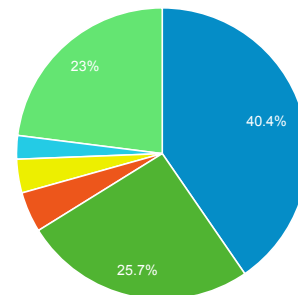

ICE.gov Web Analytics

Aug 1, 2013 - Aug 31, 2013

All Sessions
100.00%

+ Add Segment

Total Visits

716,072

% of Total: 100.00% (716,072)

Avg. Visit Duration

00:03:30

Site Avg: 00:03:30 (0.00%)

Pageviews

2,448,638

% of Total: 100.00% (2,448,638)

Unique Visitors

478,716

% of Total: 100.00% (478,716)

Avg. Pages / Visit

3.42

Site Avg: 3.42 (0.00%)

Avg. Time on Page

00:01:27

Site Avg: 00:01:27 (0.00%)

Bounce Rate

49.45%

Site Avg: 49.45% (0.00%)

Top Pages

Page Title	Pageviews	Bounce Rate
Online Detainee Locator System	793,484	15.77%
U.S. Immigration and Customs Enforcement	147,033	39.44%
Sistema Internet para Localizador de Detenidos	134,377	16.91%
Student and Exchange Visitor Program	72,777	42.08%
Detention Facilities	69,247	28.26%
ICE Customized Google Search	62,296	40.79%
I-901 Student and Exchange Visitor Information System (SEVIS) Fee	56,167	64.56%
Student Process Steps: How to Navigate the U.S. Immigration System	43,112	63.79%
Careers	42,887	33.41%
Contact ICE	36,557	46.00%

Visits by Social Network

Social Network	Sessions
Facebook	10,323
Twitter	1,609
reddit	1,090
Yahoo! Answers	1,044
WordPress	335
Blogger	296
Naver	125
LinkedIn	93
Disqus	40
Google+	39

Visits by Source

google (direct) ice.gov
bing yahoo Other