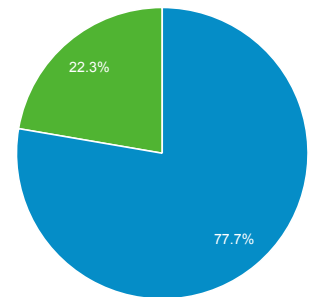

Site Avg: 49.85% (0.00%)

Top Pages

Page Title	Pageviews	Bounce Rate
Online Detainee Locator System	641,298	14.97%
U.S. Immigration and Customs Enforcement	117,573	38.95%
Sistema Internet para Localizador de Detenidos	116,562	15.66%
Student and Exchange Visitor Program	54,083	40.18%
Detention Facilities	51,213	27.82%
ICE Customized Google Search	45,488	45.60%
I-901 Student and Exchange Visitor Information System (SEVIS) Fee	43,619	64.79%
Student Process Steps: How to Navigate the U.S. Immigration System	32,080	63.22%
Careers	31,742	29.49%
News Releases	30,911	48.91%

Visits by Source

google (direct) ice.gov
bing m.facebook.com
Other

New vs. Returned Visitors

New Visitor Returning Visitor

Visits by Social Network

Social Network	Sessions
Facebook	22,141
Twitter	1,094
Yahoo! Answers	883
WordPress	224
Blogger	200
wikiHow	91
LinkedIn	78
Naver	65
reddit	48
Renren	41