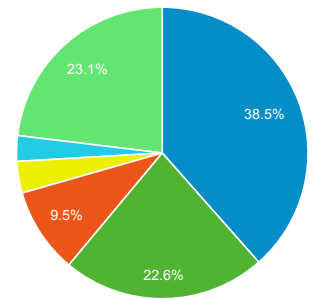

Site Avg: 49.85% (0.00%)

Top Pages

Page Title	Pageviews	Bounce Rate
Online Detainee Locator System	641,298	14.97%
U.S. Immigration and Customs Enforcement	117,573	38.95%
Sistema Internet para Localizador de Detenidos	116,562	15.66%
Student and Exchange Visitor Program	54,083	40.18%
Detention Facilities	51,213	27.82%
ICE Customized Google Search	45,488	45.60%
I-901 Student and Exchange Visitor Information System (SEVIS) Fee	43,619	64.79%
Student Process Steps: How to Navigate the U.S. Immigration System	32,080	63.22%
Careers	31,742	29.49%
News Releases	30,911	48.91%

Visits by Source

google (direct) ice.gov
bing m.facebook.com
Other

New vs. Returned Visitors

New Visitor Returning Visitor

Visits by Social Network

Social Network	Sessions
Facebook	22,141
Twitter	1,094
Yahoo! Answers	883
WordPress	224
Blogger	200
wikiHow	91
LinkedIn	78
Naver	65
reddit	48
Renren	41