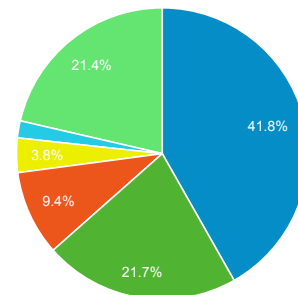

Visits by Source

google (direct) ice.gov
bing yahoo Other