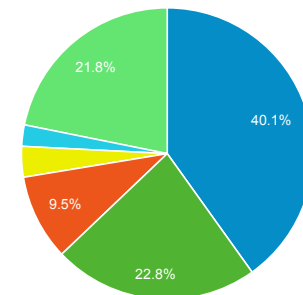

ICE.gov Web Analytics

Nov 1, 2013 - Nov 30, 2013

All Sessions
100.00%

+ Add Segment

Total Visits

595,762

% of Total: 100.00% (595,762)

Avg. Visit Duration

00:03:36

Site Avg: 00:03:36 (0.00%)

Pageviews

2,035,289

% of Total: 100.00% (2,035,289)

Unique Visitors

408,971

% of Total: 100.00% (408,971)

Avg. Pages / Visit

3.42

Site Avg: 3.42 (0.00%)

Avg. Time on Page

00:01:30

Site Avg: 00:01:30 (0.00%)

Bounce Rate

48.42%

Site Avg: 48.42% (0.00%)

Top Pages

Page Title	Pageviews	Bounce Rate
Online Detainee Locator System	658,031	14.89%
U.S. Immigration and Customs Enforcement	119,989	38.63%
Sistema Internet para Localizador de Detenidos	119,121	14.88%
Student and Exchange Visitor Program	56,655	40.96%
Detention Facilities	54,022	28.03%
ICE Customized Google Search	47,046	45.80%
I-901 Student and Exchange Visitor Information System (SEVIS) Fee	43,762	65.01%
Student Process Steps: How to Navigate the U.S. Immigration System	32,916	62.57%
Careers	32,899	31.67%
News Releases	30,634	47.39%

Visits by Source

google (direct) ice.gov
bing yahoo Other