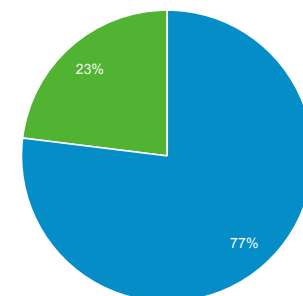

New vs. Returned Visitors

New Visitor Returning Visitor

Visits by Social Network

Social Network	Sessions
Facebook	4,785
Yahoo! Answers	956
Twitter	927
WordPress	292
Blogger	159
Naver	93
reddit	91
LinkedIn	81
wikiHow	67
Renren	39