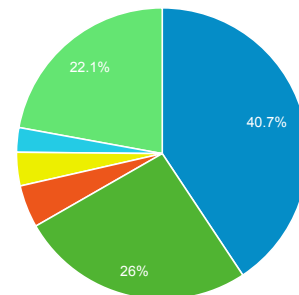

Site Avg: 48.75% (0.00%)

Top Pages

Page Title	Pageviews	Bounce Rate
Online Detainee Locator System	746,743	16.01%
U.S. Immigration and Customs Enforcement	139,214	39.23%
Sistema Internet para Localizador de Detenidos	127,829	16.73%
Detention Facilities	66,374	27.86%
ICE Customized Google Search	59,340	39.70%
Student and Exchange Visitor Program	48,486	42.14%
Careers	40,140	32.83%
News Releases	35,004	45.17%
Contact ICE	34,726	43.84%
Contact ICE - Enforcement and Removal Operations	34,598	61.77%

Visits by Social Network

Social Network	Sessions
Facebook	6,104
Twitter	1,471
Yahoo! Answers	903
WordPress	335
Blogger	260
LinkedIn	140
reddit	78
Naver	69
OKWave	42
Disqus	39

Visits by Source

google (direct) ice.gov  
bing yahoo Other