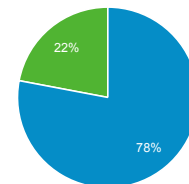

Site Avg: 49.15% (0.00%)

Top Pages

Page Title	Pageviews	Bounce Rate
Online Detainee Locator System	700,351	15.26%
Sistema Internet para Localizador de Detenidos	148,701	15.42%
U.S. Immigration and Customs Enforcement	109,678	40.21%
Student and Exchange Visitor Program	54,683	40.70%
Detention Facilities	50,655	29.93%
ICE Customized Google Search	48,282	49.63%
I-901 Student and Exchange Visitor Information System (SEVIS) Fee	36,356	64.57%
Contact ICE - Enforcement and Removal Operations	35,333	49.48%
Careers	35,287	32.66%
News Releases	34,141	47.84%

Visits by Source

google (direct) ice.gov
bing yahoo Other

New vs. Returned Visitors

New Visitor Returning Visitor

Visits by Social Network

Social Network	Sessions
Facebook	7,963
Twitter	1,127
Blogger	190
WordPress	159
LinkedIn	138
Yahoo! Answers	97
Naver	96
wikiHow	70
reddit	50
Disqus	30