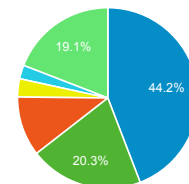

Site Avg: 49.15% (0.00%)

Top Pages

Page Title	Pageviews	Bounce Rate
Online Detainee Locator System	700,351	15.26%
Sistema Internet para Localizador de Detenidos	148,701	15.42%
U.S. Immigration and Customs Enforcement	109,678	40.21%
Student and Exchange Visitor Program	54,683	40.70%
Detention Facilities	50,655	29.93%
ICE Customized Google Search	48,282	49.63%
I-901 Student and Exchange Visitor Information System (SEVIS) Fee	36,356	64.57%
Contact ICE - Enforcement and Removal Operations	35,333	49.48%
Careers	35,287	32.66%
News Releases	34,141	47.84%

Visits by Source

google (direct) ice.gov
bing yahoo Other

New vs. Returned Visitors

New Visitor Returning Visitor

Visits by Social Network

Social Network	Sessions
Facebook	7,963
Twitter	1,127
Blogger	190
WordPress	159
LinkedIn	138
Yahoo! Answers	97
Naver	96
wikiHow	70
reddit	50
Disqus	30