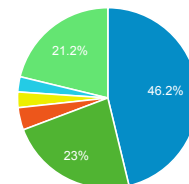

ICE.gov Web Analytics

Dec 1, 2014 - Dec 31, 2014

Total Visits

537,239

% of Total: 100.00% (537,239)

Avg. Visit Duration

00:03:07

Avg for View: 00:03:07 (0.00%)

Pageviews

1,578,124

% of Total: 100.00% (1,578,124)

Unique Visitors

375,659

% of Total: 100.00% (375,659)

Avg. Pages / Visit

2.94

Avg for View: 2.94 (0.00%)

Avg. Time on Page

00:01:36

Avg for View: 00:01:36 (0.00%)

Bounce Rate

48.82%

Avg for View: 48.82% (0.00%)

Top Pages

Page Title	Pageviews	Bounce Rate
Online Detainee Locator System	536,492	15.10%
ICE	148,125	43.81%
Sistema Internet para Localizador de Detenidos	107,415	15.95%
Student and Exchange Visitor Program | ICE	67,242	38.14%
Detention Facility Locator | ICE	29,242	41.43%
I-901 SEVIS Fee | ICE	28,295	39.54%
General Contact Information | ICE	27,473	52.70%
Student Process Steps: How to Navigate the U.S. Immigration System | ICE	26,091	51.15%
Student and Exchange Visitor Information System | ICE	25,427	53.61%
Enforcement and Removal Operations Field Offices | ICE	22,660	61.65%

Visits by Source

google (direct) ice.gov
yahoo! bing Other