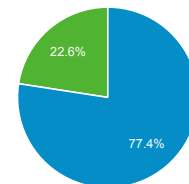

Page Title	Pageviews	Bounce Rate
Online Detainee Locator System	536,492	15.10%
ICE	148,125	43.81%
Sistema Internet para Localizador de Detenidos	107,415	15.95%
Student and Exchange Visitor Program ICE	67,242	38.14%
Detention Facility Locator ICE	29,242	41.43%
I-901 SEVIS Fee ICE	28,295	39.54%
General Contact Information ICE	27,473	52.70%
Student Process Steps: How to Navigate the U.S. Immigration System ICE	26,091	51.15%
Student and Exchange Visitor Information System ICE	25,427	53.61%
Enforcement and Removal Operations Field Offices ICE	22,660	61.65%

Visits by Source

google (direct) ice.gov
yahoo! bing Other

New vs. Returned Visitors

New Visitor Returning Visitor

Visits by Social Network

Social Network	Sessions
Facebook	10,290
Twitter	1,456
Blogger	163
Naver	154
LinkedIn	82
Yahoo! Answers	78
WordPress	74
reddit	52
wikiHow	43
Disqus	32