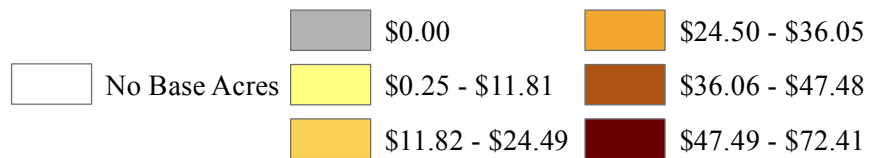

2016 ARC- CO Payment Rates for Soybeans

Farm Service Agency
Production, Emergency, Compliance Division
Washington, DC
October 23, 2017

2016 Payment Rates (\$ Per Acre)

Map includes all and non-irrigated yields. Map is intended for Farm Service Agency (FSA) business purposes only. Map depicted only serves as a general reference map.