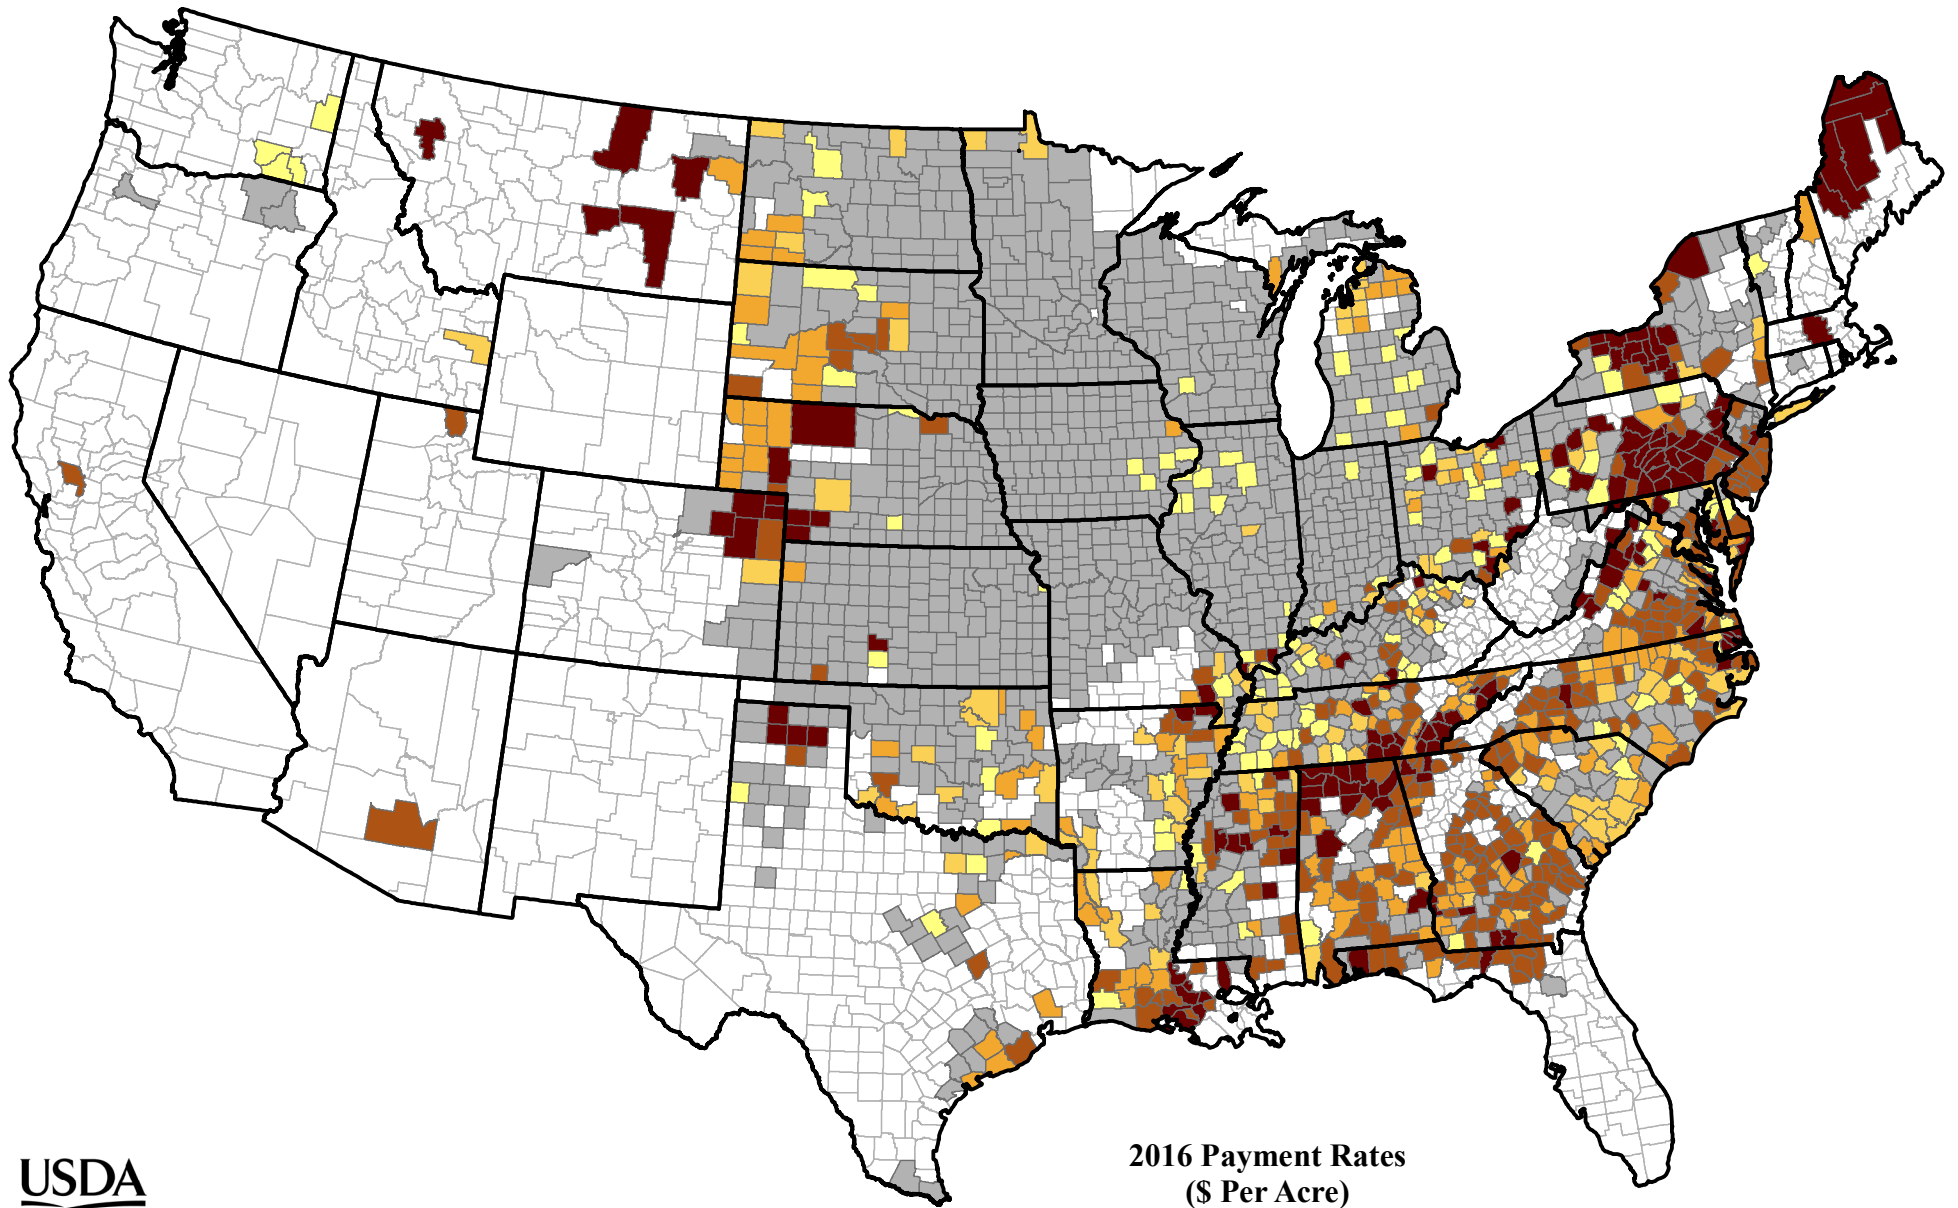

2016 ARC- CO Payment Rates for Soybeans

Farm Service Agency
Production, Emergency, Compliance Division
Washington, DC
October 23, 2017

2016 Payment Rates (\$ Per Acre)

Map includes all and non-irrigated yields. Map is intended for Farm Service Agency (FSA) business purposes only. Map depicted only serves as a general reference map.