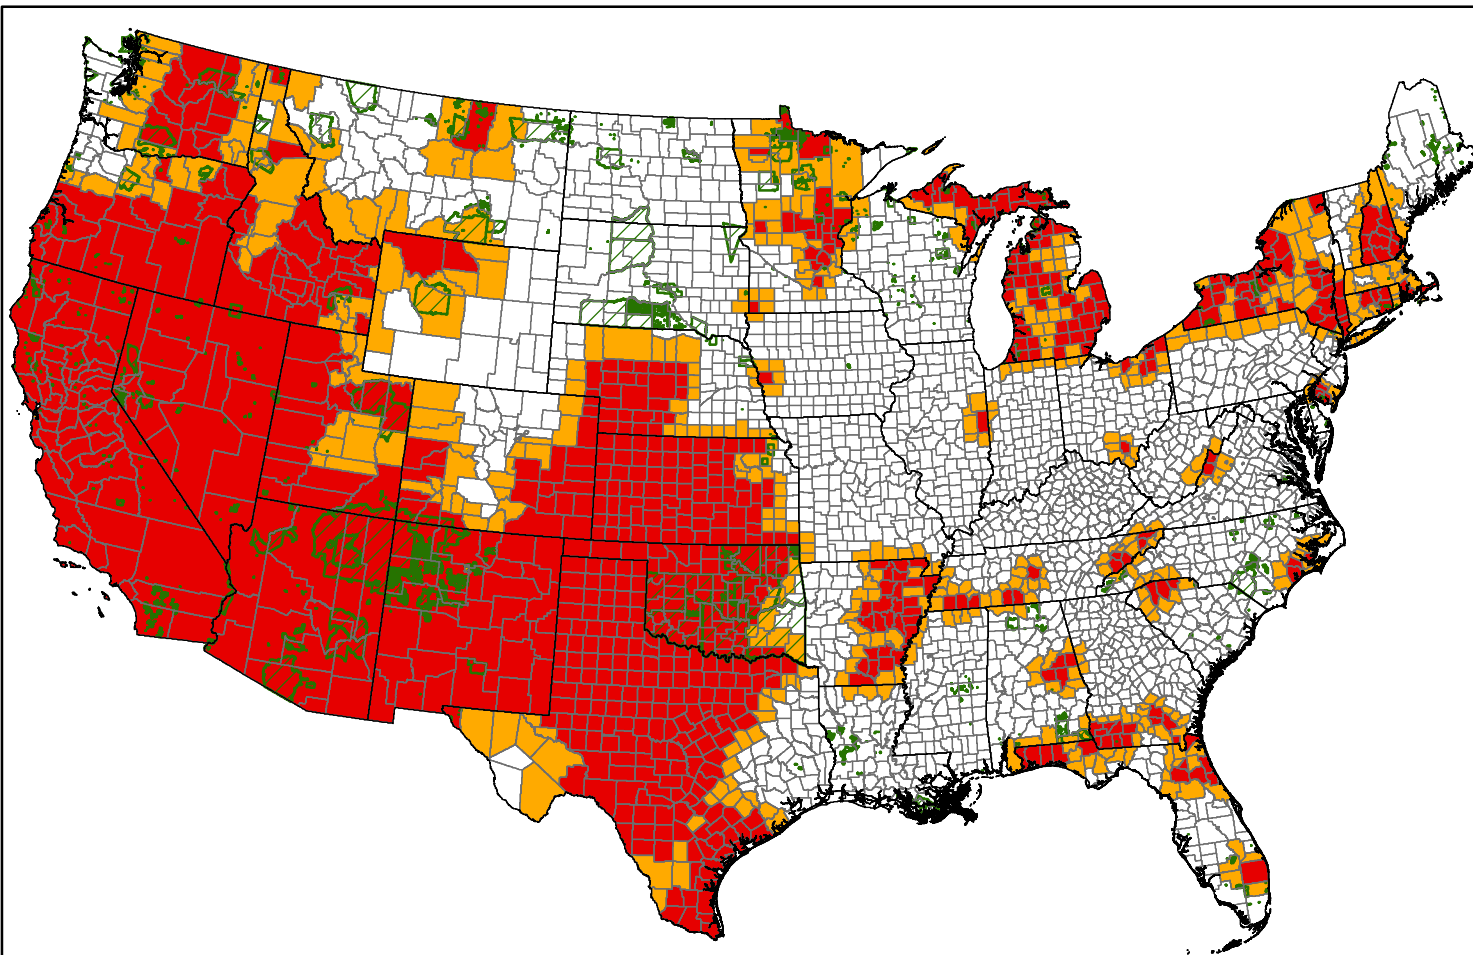

Secretarial Disaster Designations - CY 2014

Primary and Contiguous Counties Designated for 2014 Crop Disaster Losses

All Crop Disaster Incidents

Total All Crop Approved Designations

-  State Boundary
-  County Boundary
-  Tribal Lands
-  Primary Counties: 780
-  Contiguous Counties: 504

USDA Farm Service Agency
Production, Emergencies and Compliance Division
Washington, D.C.

1:23,721,366

1:5,952,550