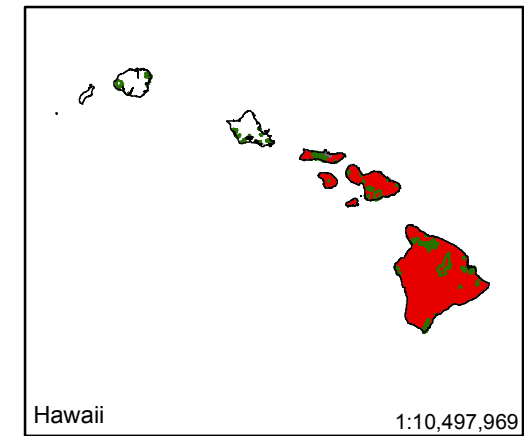

Secretarial Disaster Designations - CY 2014

Primary and Contiguous Counties Designated for 2014 Crop Disaster Losses

All Crop Disaster Incidents

Total All Crop Approved Designations

-  State Boundary
-  County Boundary
-  Tribal Lands
-  Primary Counties: 780
-  Contiguous Counties: 504