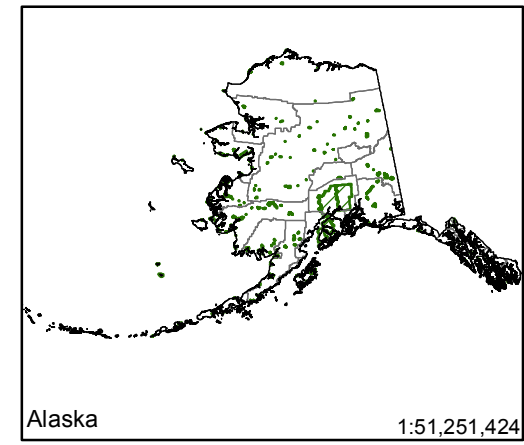

Secretarial Disaster Designations - CY 2014

Primary and Contiguous Counties Designated for 2014 Crop Disaster Losses

All Crop Disaster Incidents

Total All Crop Approved Designations

-  State Boundary
-  County Boundary
-  Tribal Lands
-  Primary Counties: 780
-  Contiguous Counties: 504