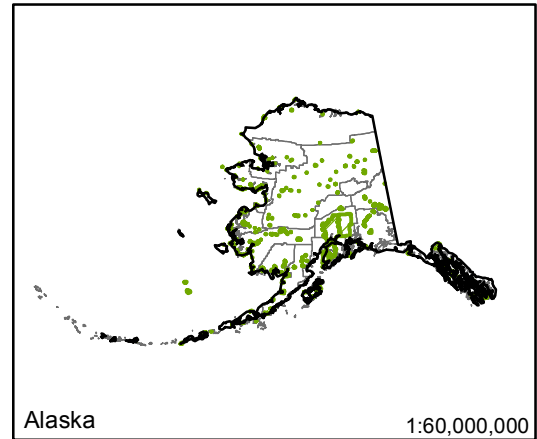

Secretarial Disaster Designations - CY 2016

Primary and Contiguous Counties Designated for 2016 Crop Disaster Losses

All Crop Disaster Incidents

Total All Crop Approved Designations

-  State Boundary
-  County Boundary
-  Tribal Lands
-  Primary Counties: 879
-  Contiguous Counties: 627