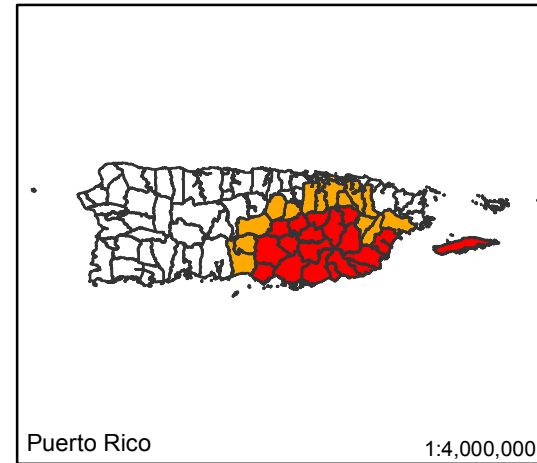

Secretarial Disaster Designations - CY 2016

Primary and Contiguous Counties Designated for 2016 Crop Disaster Losses

All Crop Disaster Incidents

Total All Crop Approved Designations

-  State Boundary
-  County Boundary
-  Tribal Lands
-  Primary Counties: 879
-  Contiguous Counties: 627