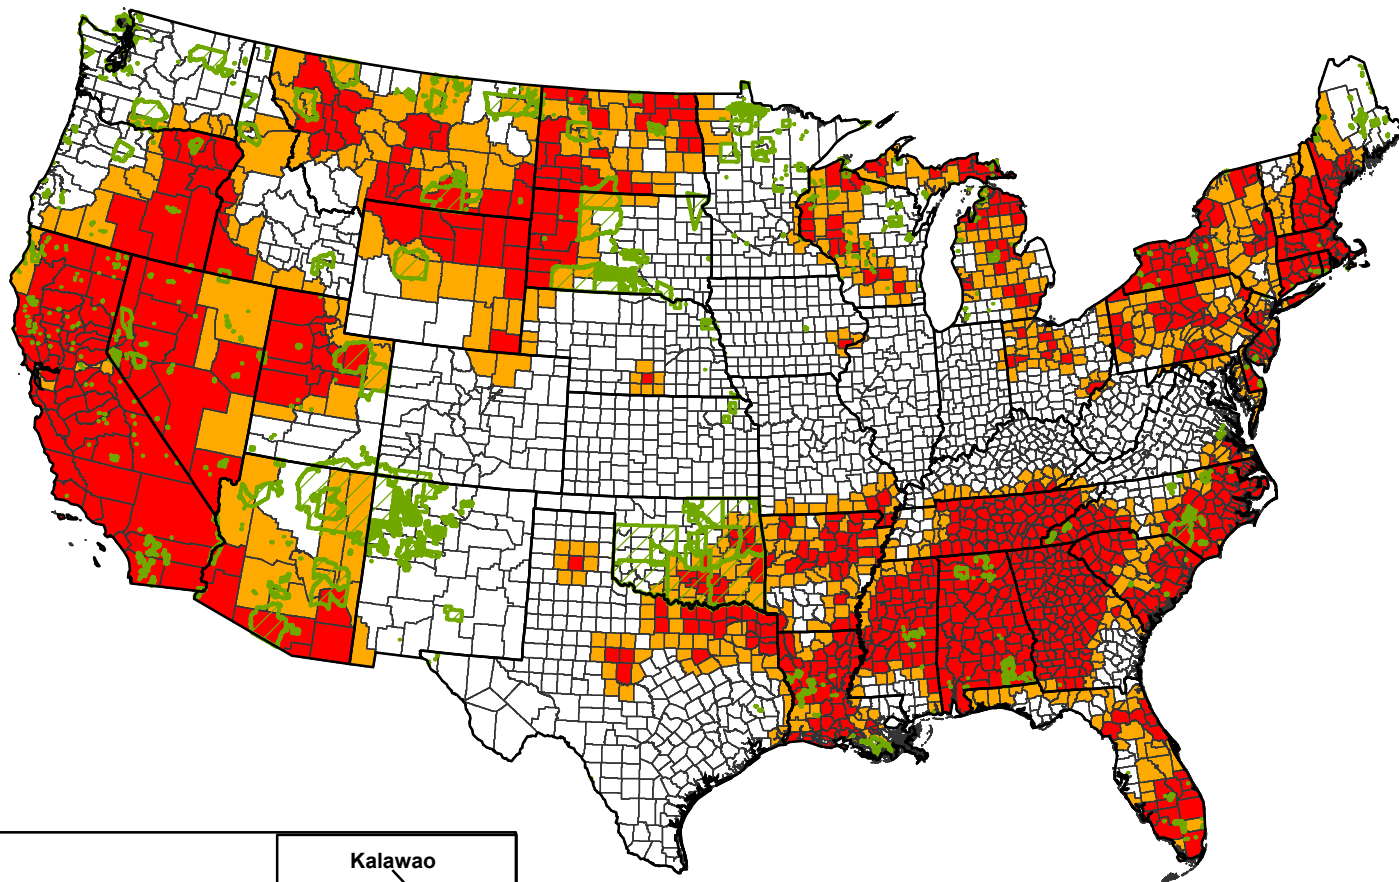

Secretarial Disaster Designations - CY 2016

Primary and Contiguous Counties Designated for 2016 Crop Disaster Losses

All Crop Disaster Incidents

Total All Crop Approved Designations

-  State Boundary
-  County Boundary
-  Tribal Lands
-  Primary Counties: 879
-  Contiguous Counties: 627

1:25,000,000

USDA Farm Service Agency
Production, Emergencies and Compliance Division
Washington, D.C.