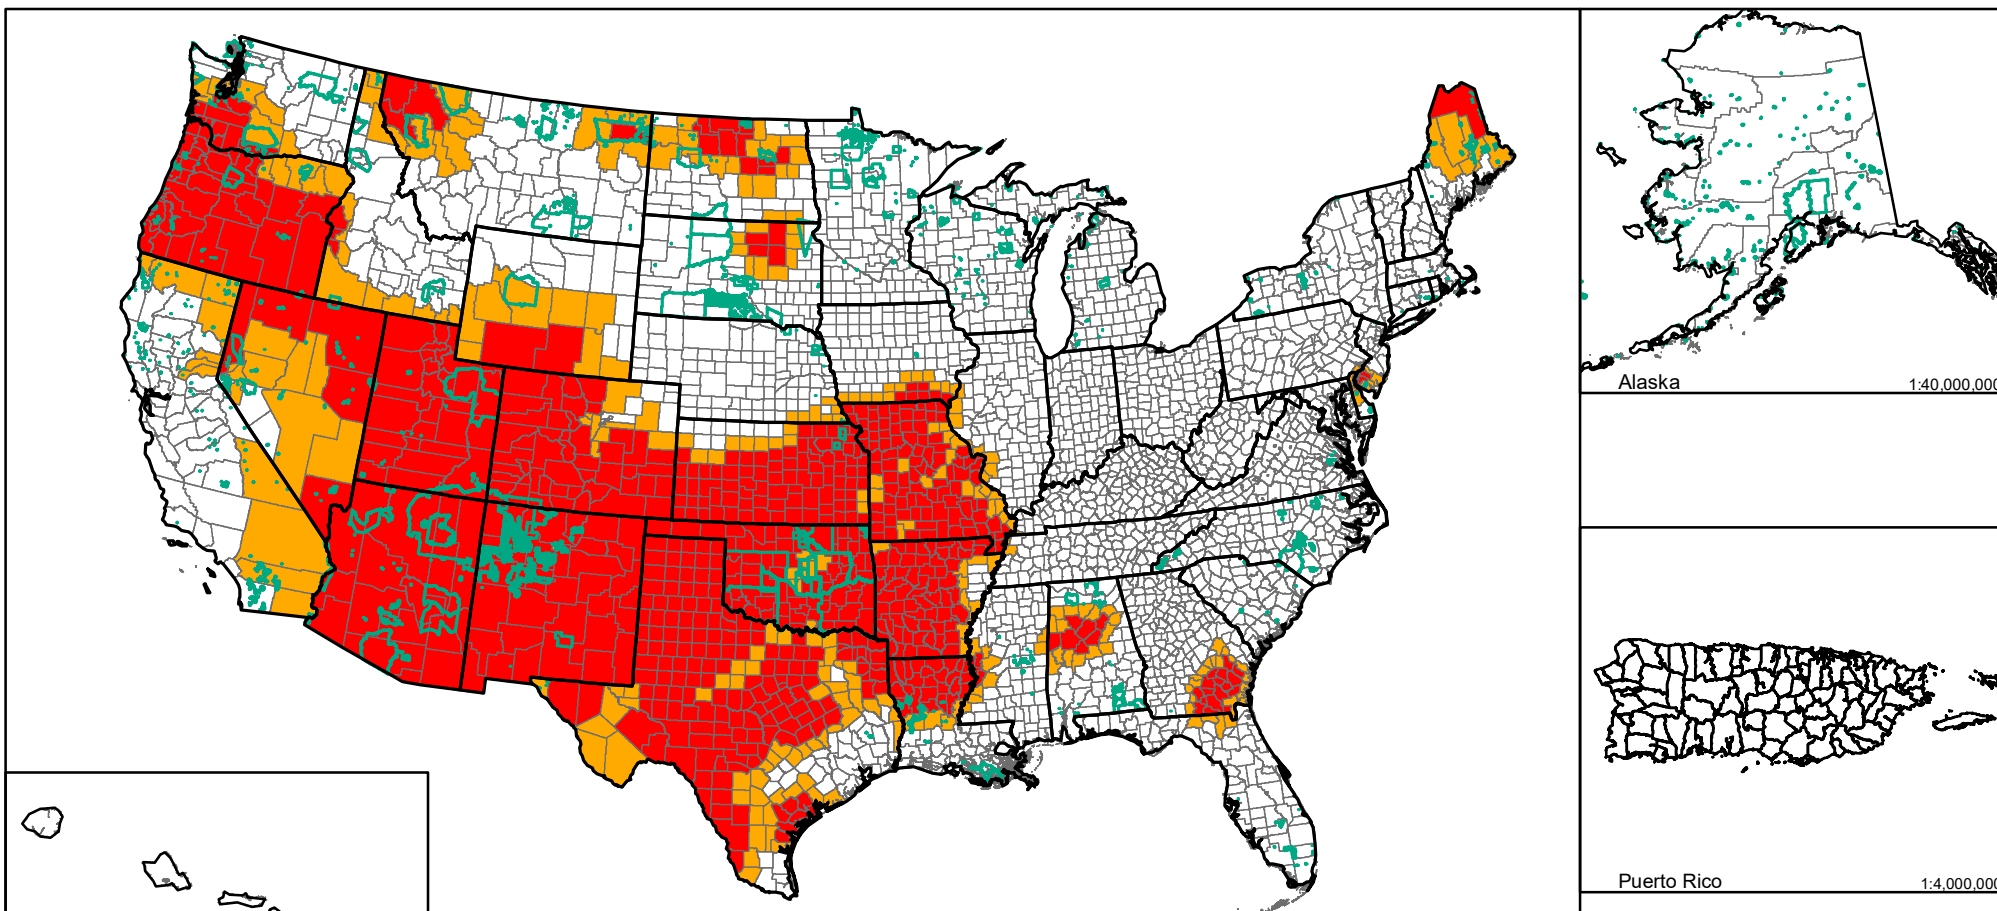

# 2018 Secretarial Drought Designations - All Drought

## Secretarial Drought Designations for 2018

Disaster Incidents as of December 12, 2018

- State Boundary
- County Boundary
- Tribal Lands
- Primary Counties: 725
- Contiguous Counties: 297

United States Department of Agriculture  
Farm Service Agency  
Program Delivery/Safety Net Division  
Washington, D.C.  
December 12, 2018