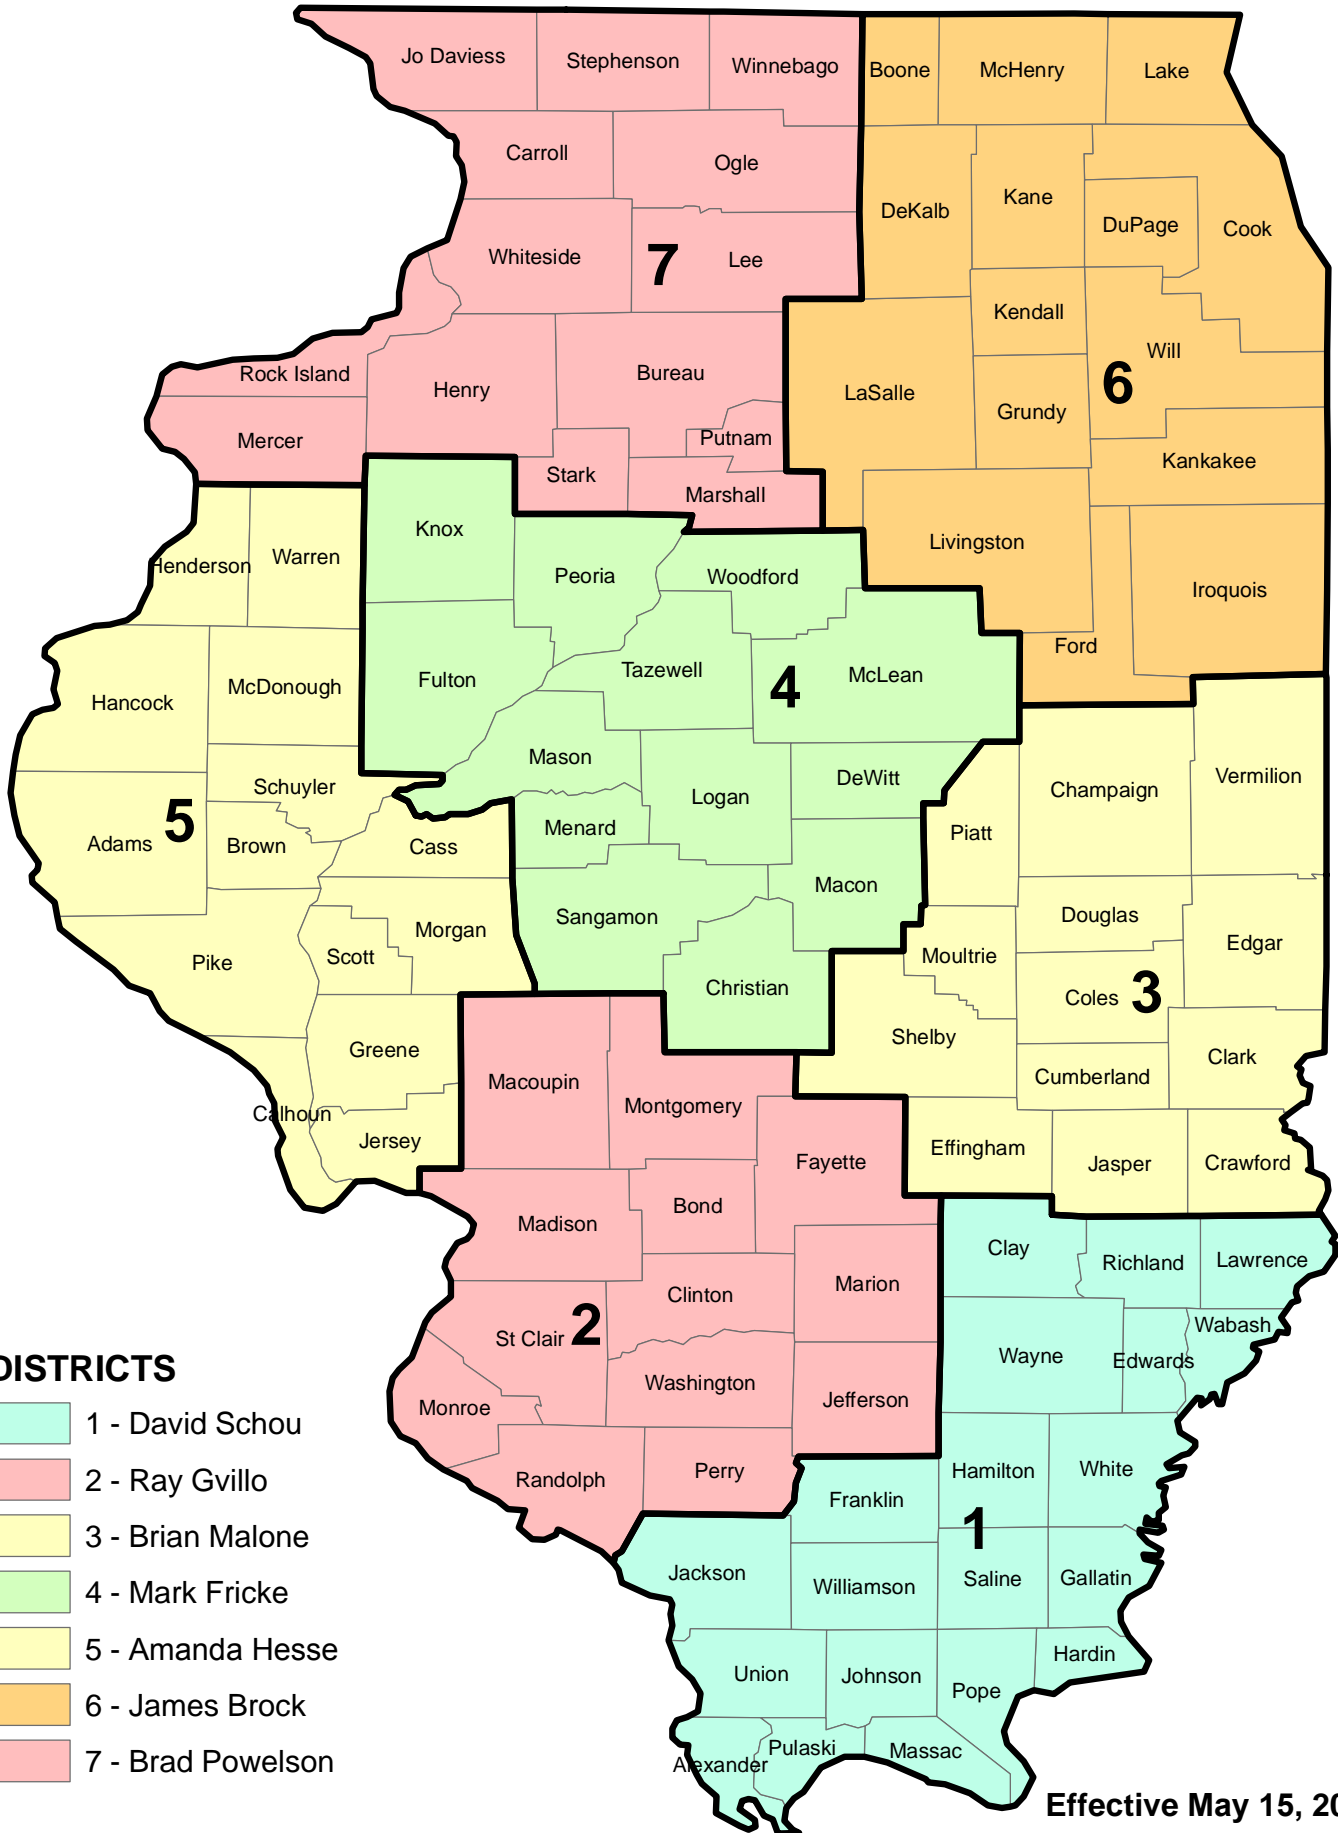

Illinois Districts 2016

DISTRICTS

- 1 - David Schou
- 2 - Ray Gvillo
- 3 - Brian Malone
- 4 - Mark Fricke
- 5 - Amanda Hesse
- 6 - James Brock
- 7 - Brad Powelson

Effective May 15, 2016