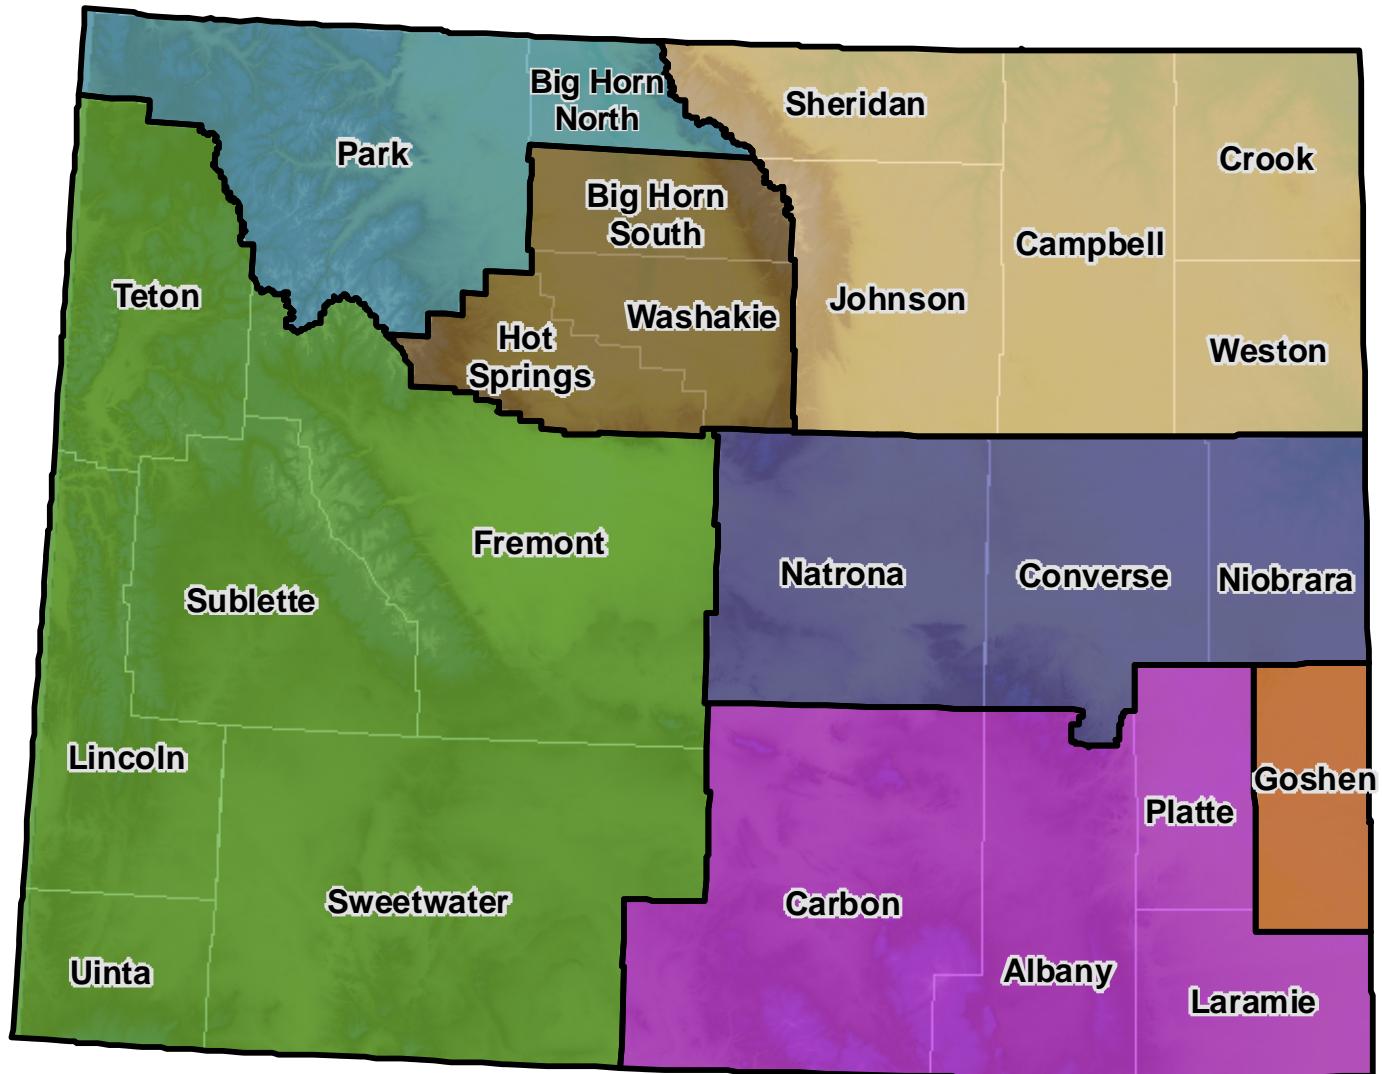

Wyoming Farm Service Agency

Farm Loan Service Areas and Contacts

Farm Loan Contacts

- Rob Weppner
- David Lengel
- Kathy Palazzolo
- Dixie Mount
- Bill Morrison
- Duane Wisroth or Doris Hyatt
- Brian Harrell or Cheyenne Magnan
- County