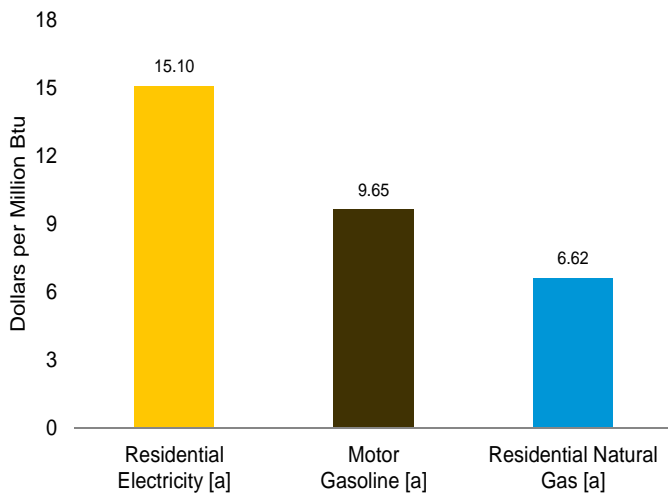

Figure 1.6 Cost of Fuels to End Users In Real (1982-1984) Dollars

Costs, 1960–2017

Costs, September 2018

Residential Electricity, [a] Monthly

Motor Gasoline, [a] Monthly

Residential Natural Gas, [a] Monthly

[a] Includes Taxes.

[b] Excludes Taxes.

Note: See "Real Dollars" in Glossary.

Web Page: <http://www.eia.gov/totalenergy/data/monthly/#summary>.

Sources: Tables 1.6.