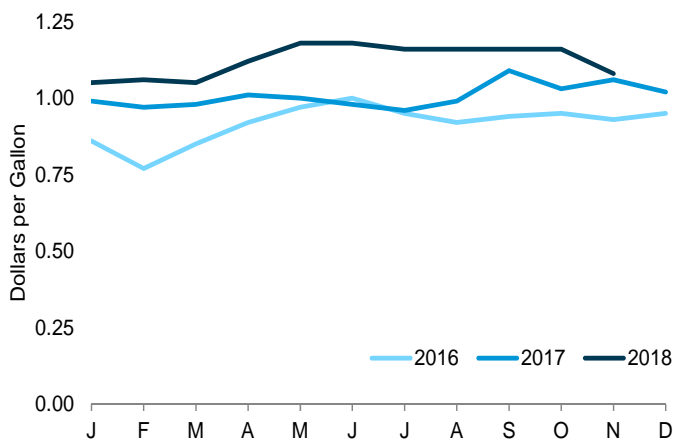

Figure 1.6 Cost of Fuels to End Users In Real (1982-1984) Dollars

Costs, 1960–2017

Costs, September 2018

Residential Electricity, [a] Monthly

Motor Gasoline, [a] Monthly

Residential Natural Gas, [a] Monthly