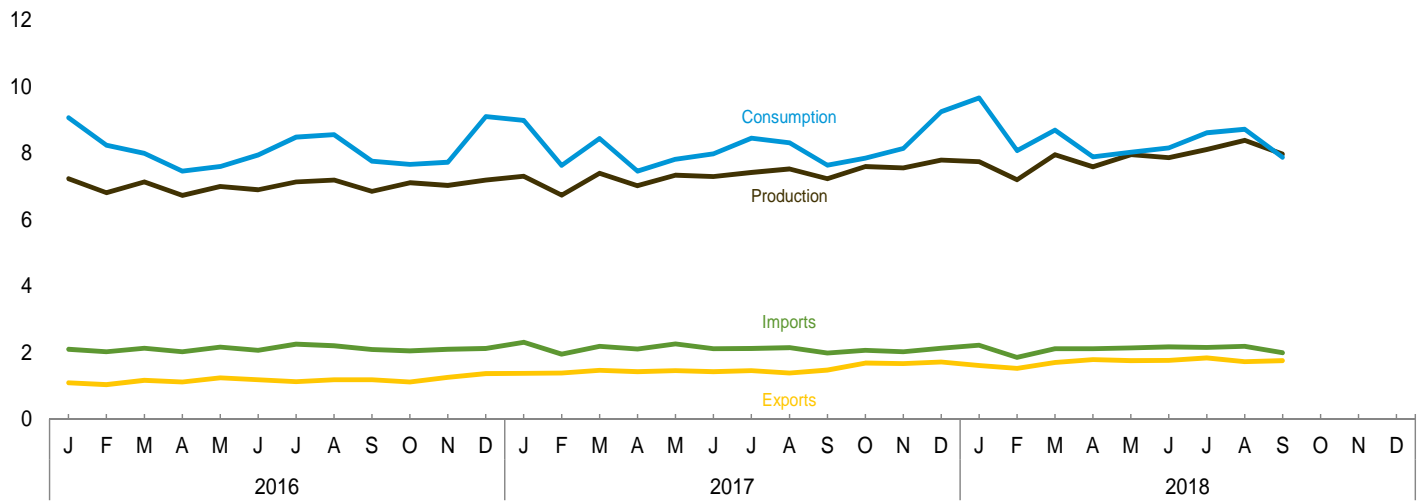

**Figure 1.1 Primary Energy Overview**

(Quadrillion Btu)

Overview, 1949–2017

By Source, Monthly

Overview, September 2018

Net Imports, January–September

Web Page: <http://www.eia.gov/totalenergy/data/monthly/#summary>.