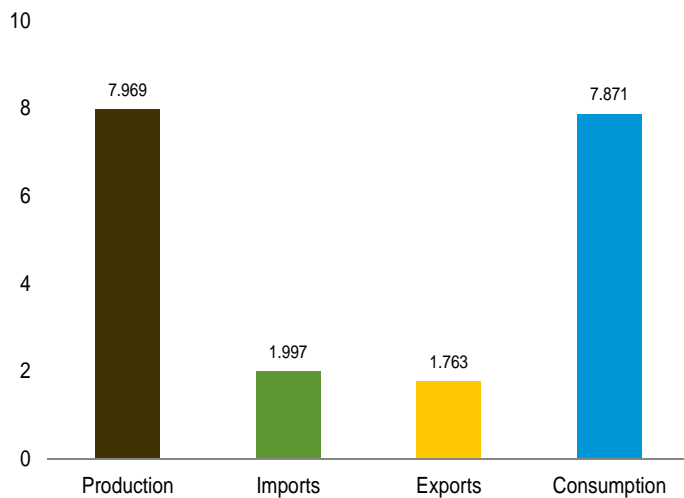

**Figure 1.1 Primary Energy Overview**

(Quadrillion Btu)

Overview, 1949–2017

By Source, Monthly

Overview, September 2018

Net Imports, January–September

Web Page: <http://www.eia.gov/totalenergy/data/monthly/#summary>.

Source: Table 1.1.