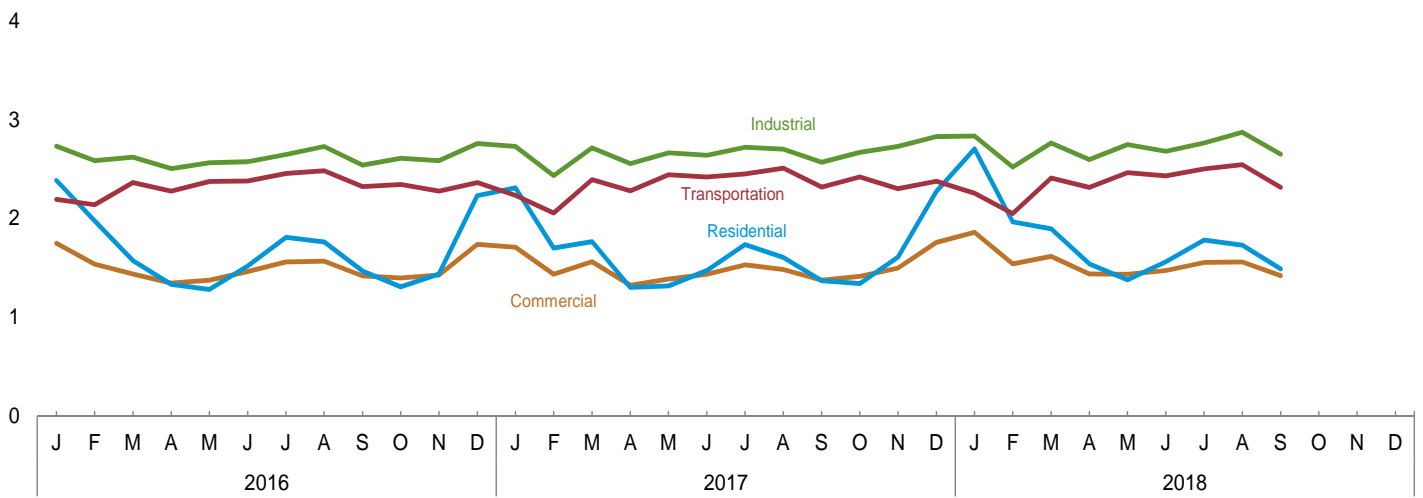

Figure 2.1 Energy Consumption by Sector

(Quadrillion Btu)

Total Consumption by End-Use Sector, 1949–2017

Total Consumption by End-Use Sector, Monthly

By Sector, September 2018

Web Page: <http://www.eia.gov/totalenergy/data/monthly/#consumption>.

Source: Table 2.1.