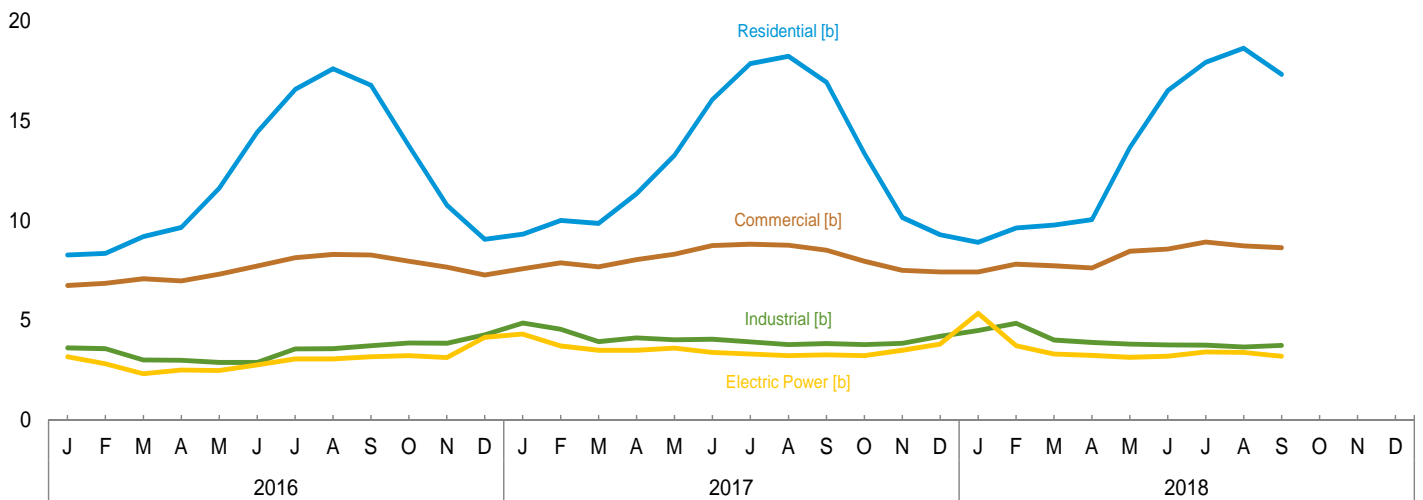

**Figure 9.4 Natural Gas Prices**

(Dollars [a] per Thousand Cubic Feet)

Wellhead and Citygate, 1949–2017

Consuming Sectors, 1967–2017

Consuming Sectors, Monthly

[a] Prices are not adjusted for inflation. See “Nominal Dollars” in Glossary.  
 [b] Includes taxes.