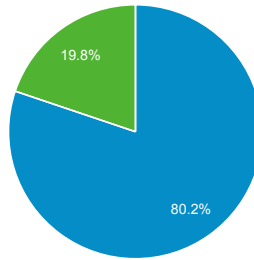

All Users
100.00% Sessions

Total Visits

3,316,514

% of Total: 100.00% (3,316,514)

Avg. Visit Duration

00:01:55

Avg for View: 00:01:55 (0.00%)

Pageviews

7,027,460

% of Total: 100.00% (7,027,460)

Unique Visitors

2,591,292

% of Total: 100.00% (2,591,292)

Avg. Pages / Visit

2.12

Avg for View: 2.12 (0.00%)

Avg. Visits per Visitor

1 2 Other

Total Pageviews

Page Title	Pageviews	Bounce Rate
What Can I Bring? Transportation Security Administration	1,623,080	37.34%
TSA Pre✓® Transportation Security Administration	968,912	41.59%
Transportation Security Administration	572,902	29.20%
Liquids Rule Transportation Security Administration	384,290	67.42%
Identification Transportation Security Administration	304,590	66.16%