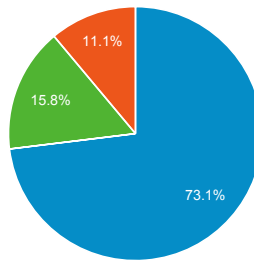

All Users
100.00% Sessions

Total Visits

3,316,514

% of Total: 100.00% (3,316,514)

Avg. Visit Duration

00:01:55

Avg for View: 00:01:55 (0.00%)

Pageviews

7,027,460

% of Total: 100.00% (7,027,460)

Unique Visitors

2,591,292

% of Total: 100.00% (2,591,292)

Avg. Pages / Visit

2.12

Avg for View: 2.12 (0.00%)

Avg. Visits per Visitor

1 2 Other

Total Pageviews

Page Title	Pageviews	Bounce Rate
What Can I Bring? Transportation Security Administration	1,623,080	37.34%
TSA Pre✓® Transportation Security Administration	968,912	41.59%
Transportation Security Administration	572,902	29.20%
Liquids Rule Transportation Security Administration	384,290	67.42%
Identification Transportation Security Administration	304,590	66.16%