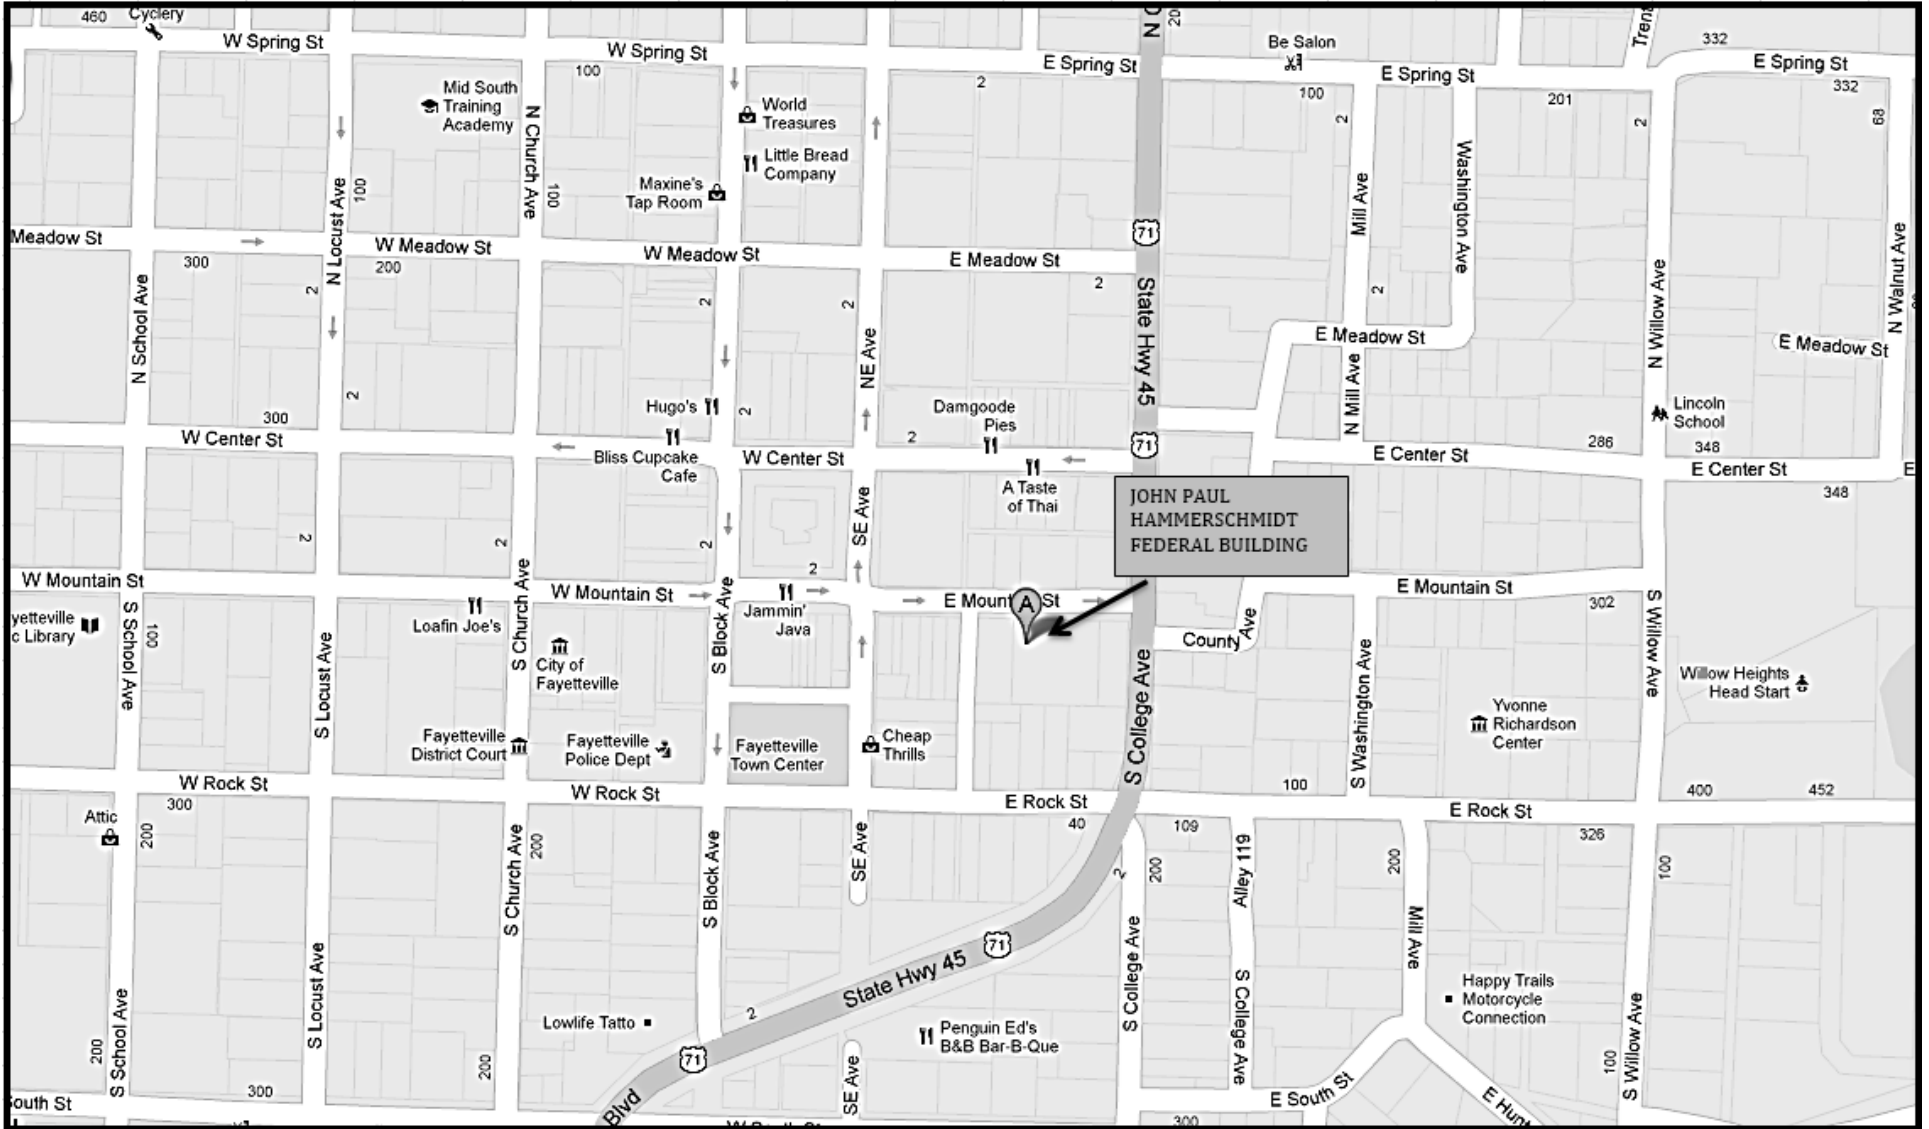

FAYETTEVILLE DIVISION

35 EAST MOUNTAIN STREET
FAYETTEVILLE, AR 72701

PARKING

JOHN PAUL HAMMERSCHMIDT FEDERAL BUILDING

35 EAST MOUNTAIN STREET SUITE 510

FAYETTEVILLE, AR