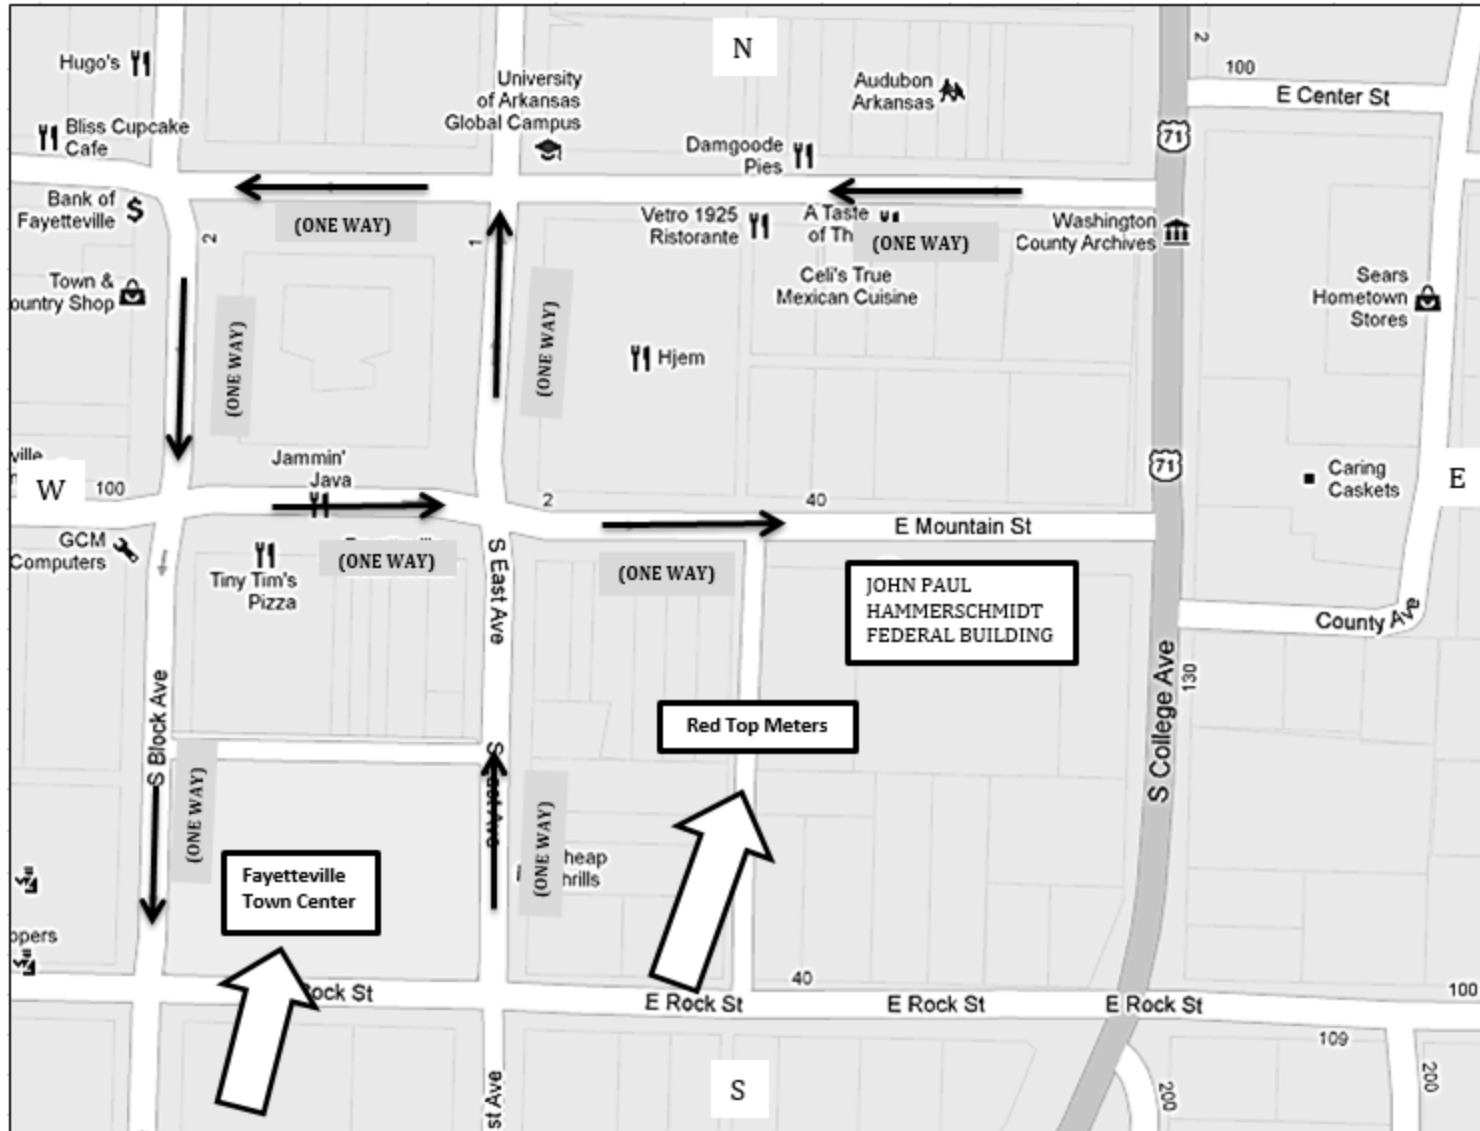

FAYETTEVILLE DIVISION

35 EAST MOUNTAIN STREET
FAYETTEVILLE, AR 72701

PARKING

JOHN PAUL HAMMERSCHMIDT FEDERAL BUILDING

35 EAST MOUNTAIN STREET SUITE 510

FAYETTEVILLE, AR