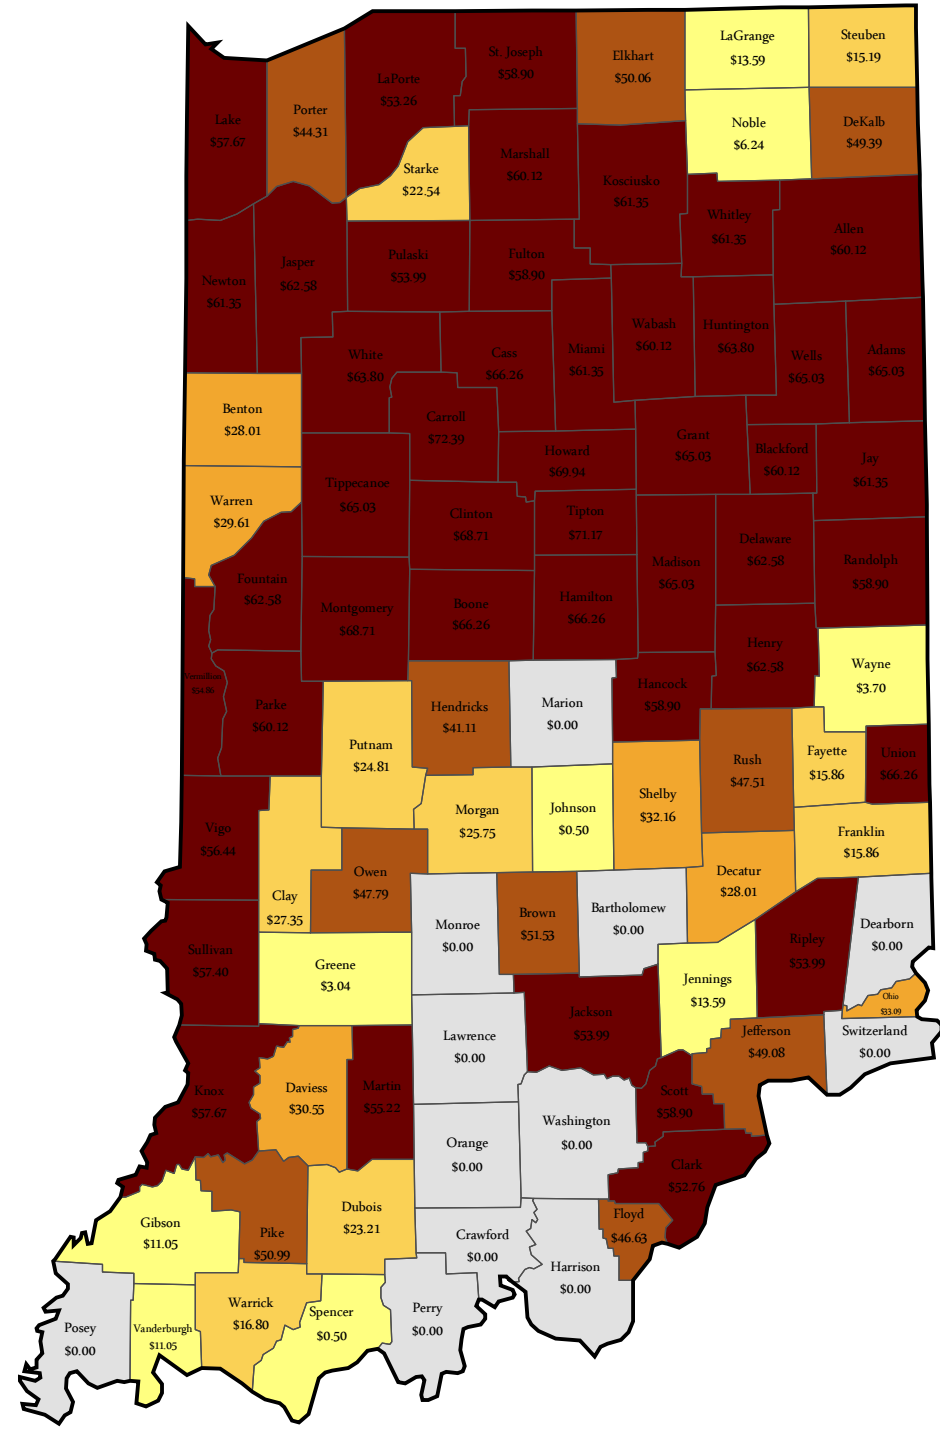

INDIANA

2015 ARC-CO Payment Rates for Soybeans

2015 Payment Rates
(\$ per Acre)

Map includes all and non-irrigated yields. Map is intended for Farm Service Agency (FSA) business purposes only. Map depicted serves only as a general reference map.