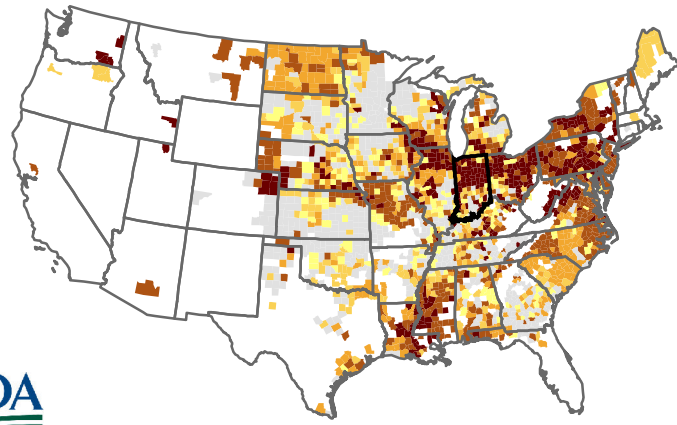

INDIANA

2015 ARC-CO Payment Rates for Soybeans

2015 Payment Rates
(\$ per Acre)

Map includes all and non-irrigated yields. Map is intended for Farm Service Agency (FSA) business purposes only. Map depicted serves only as a general reference map.