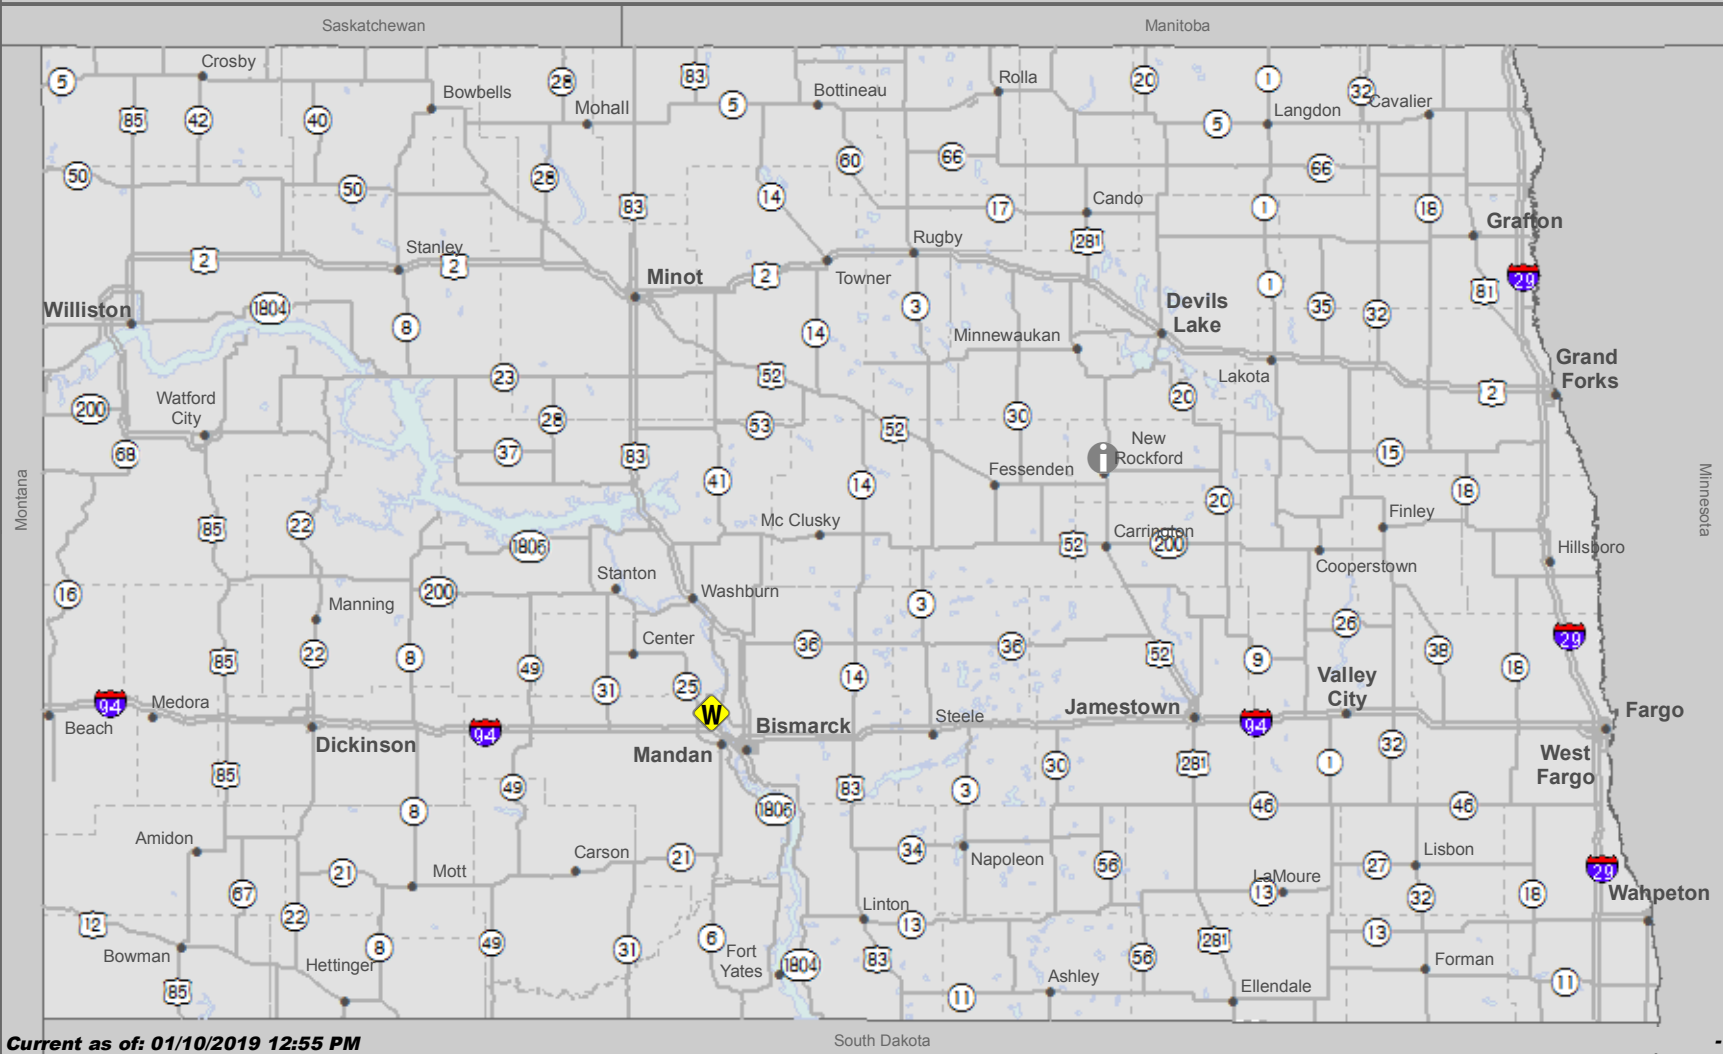

# North Dakota Incidents/Warnings/Events/Closed Roads

Current as of: 01/10/2019 12:55 PM

South Dakota

- Closed/Blocked
- Closed/Blocked
- Incident (Impacting Traffic)
- Warning
- Water on/near Road
- Event
- Informational

The traveler information reports are based upon information available at the time of preparation. Actual conditions may vary. Be alert for changing conditions.