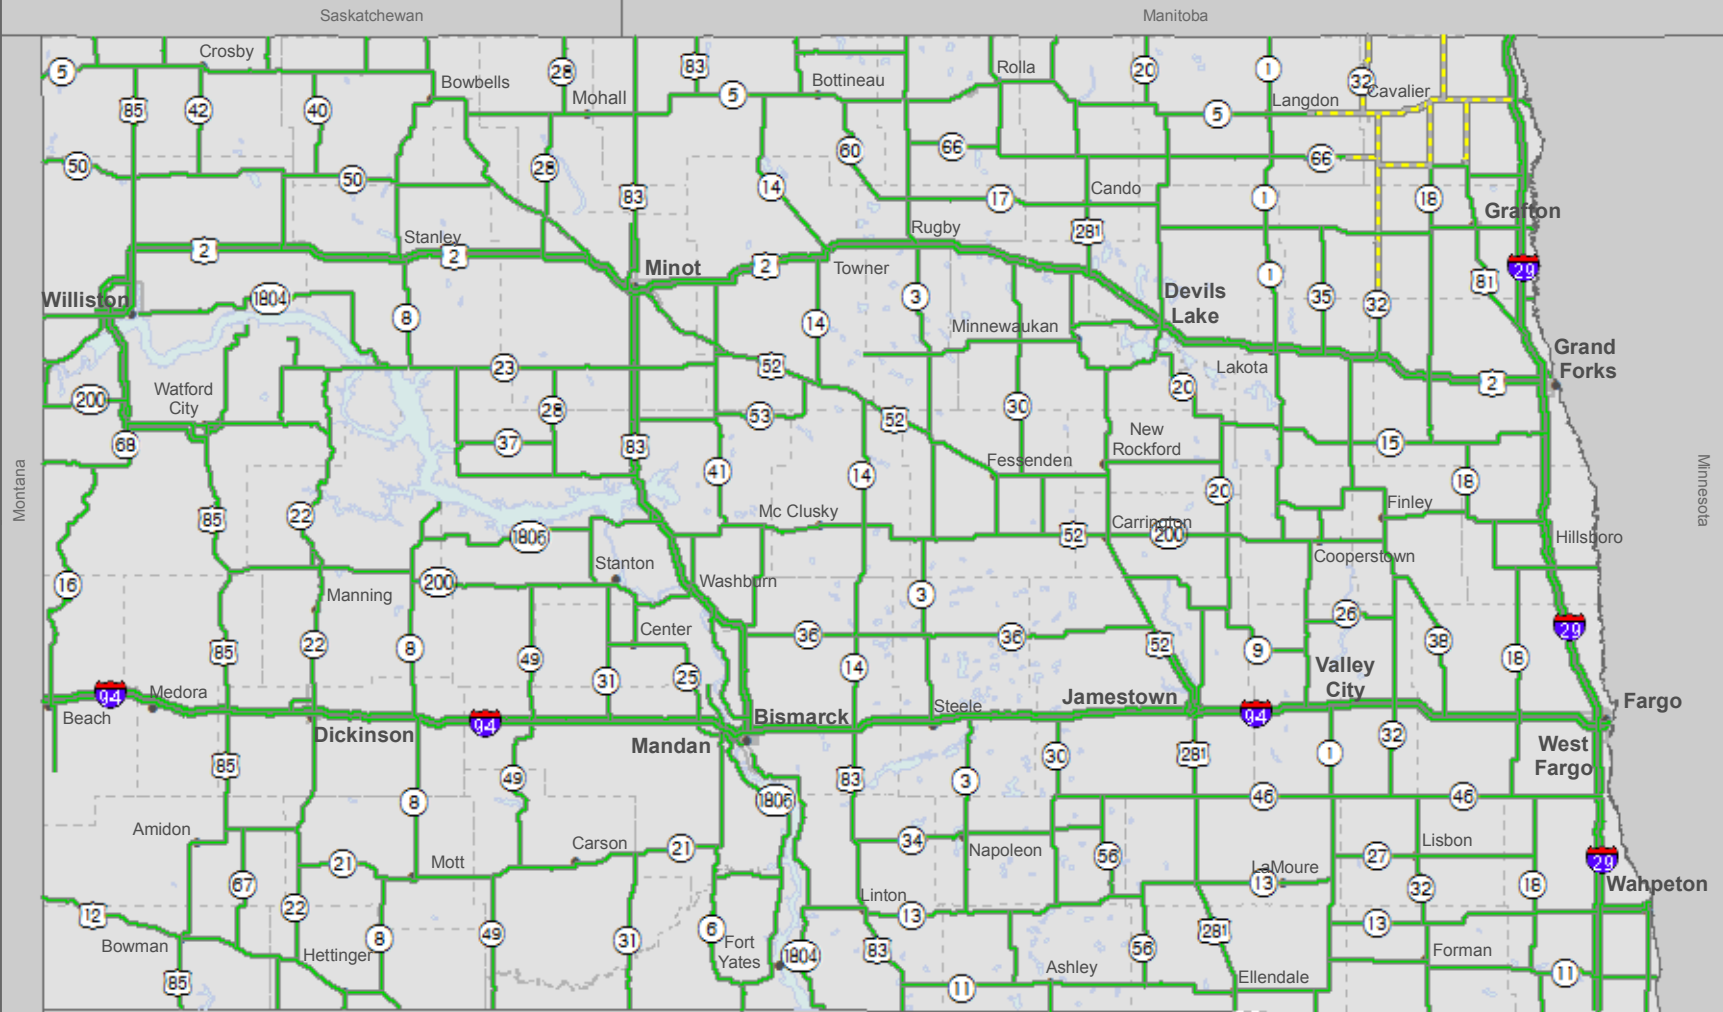

North Dakota Road Conditions/Closures/Incidents

Current as of: 01/10/2019 04:51 AM

- Closed/Blocked
- Ice/Compacted Snow
- Snow Covered
- Frost
- Wet/Slush
- Seasonal/Good
- Closed/Blocked
- Incident (Impacting Traffic)
- No Travel Advised
- Scattered Ice
- Scattered Snow/Drifts
- Scattered Frost
- Scattered Wet/Slush

The traveler information reports are based upon information available at the time of preparation. Actual conditions may vary. Be alert for changing conditions.