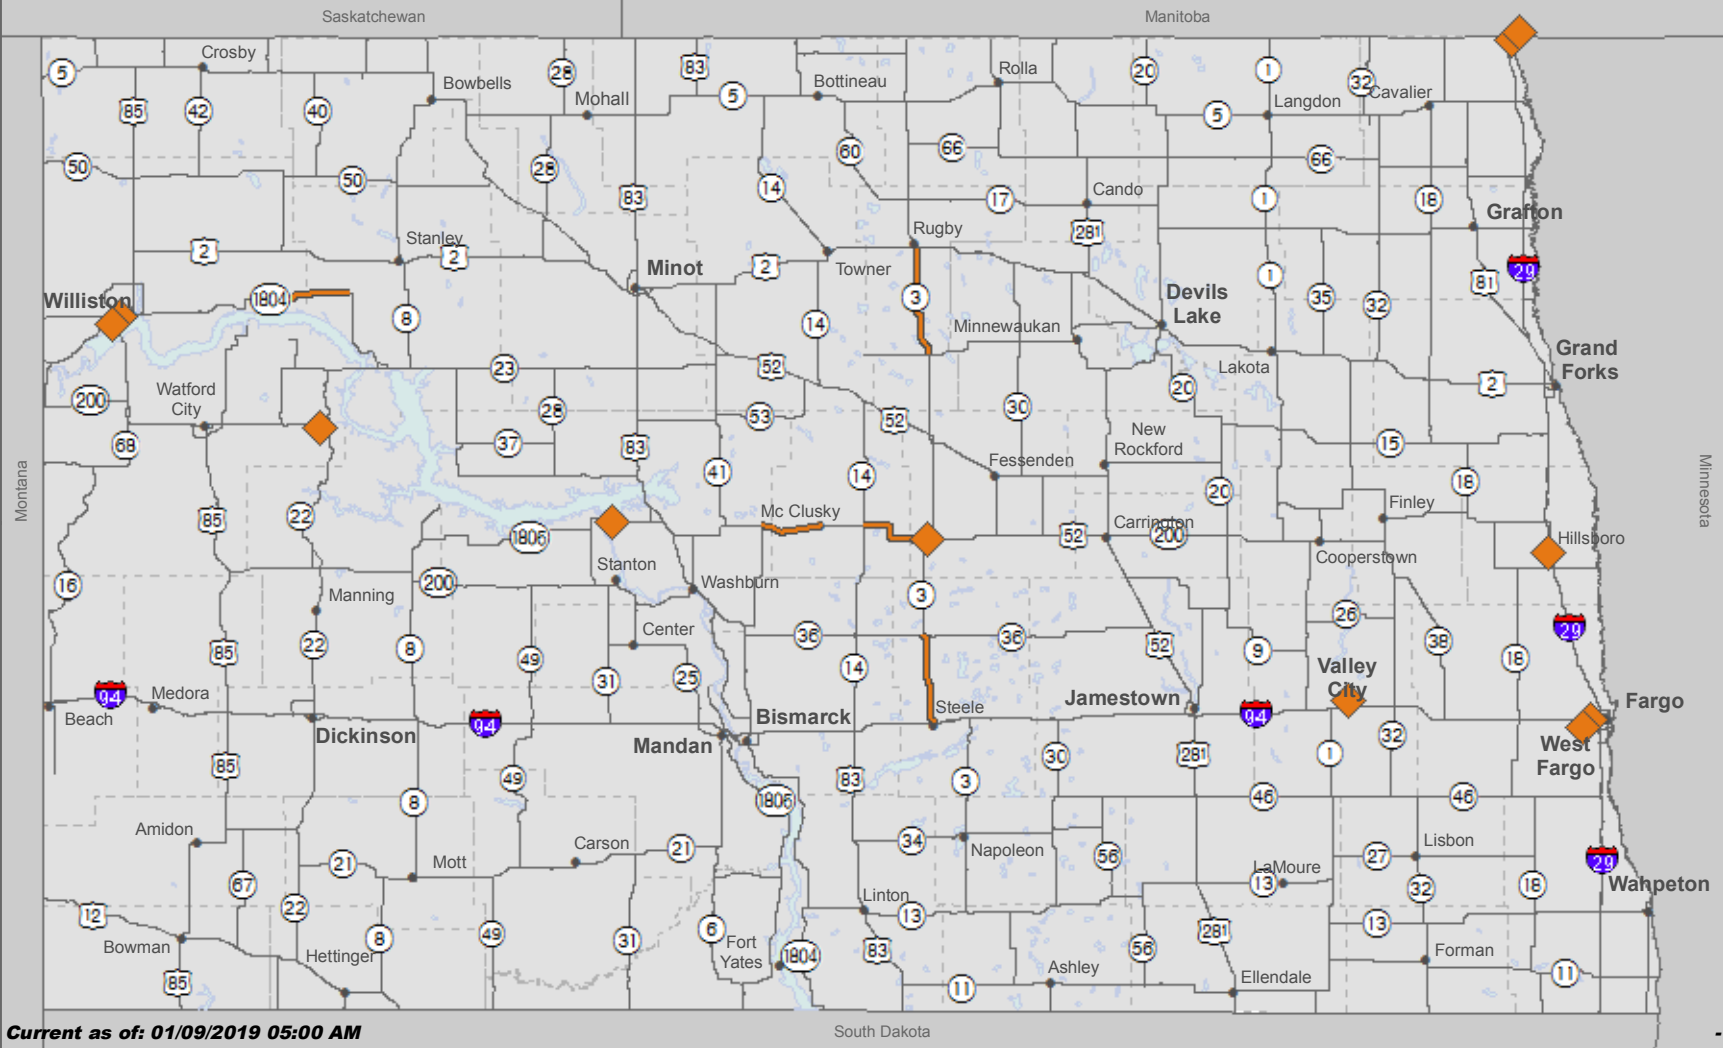

North Dakota Work Zones

Current as of: 01/09/2019 05:00 AM

South Dakota

Work Zones greater than 8 miles Inactive Work Zones less than 8 miles Inactive

The traveler information reports are based upon information available at the time of preparation. Actual conditions may vary. Be alert for changing conditions.