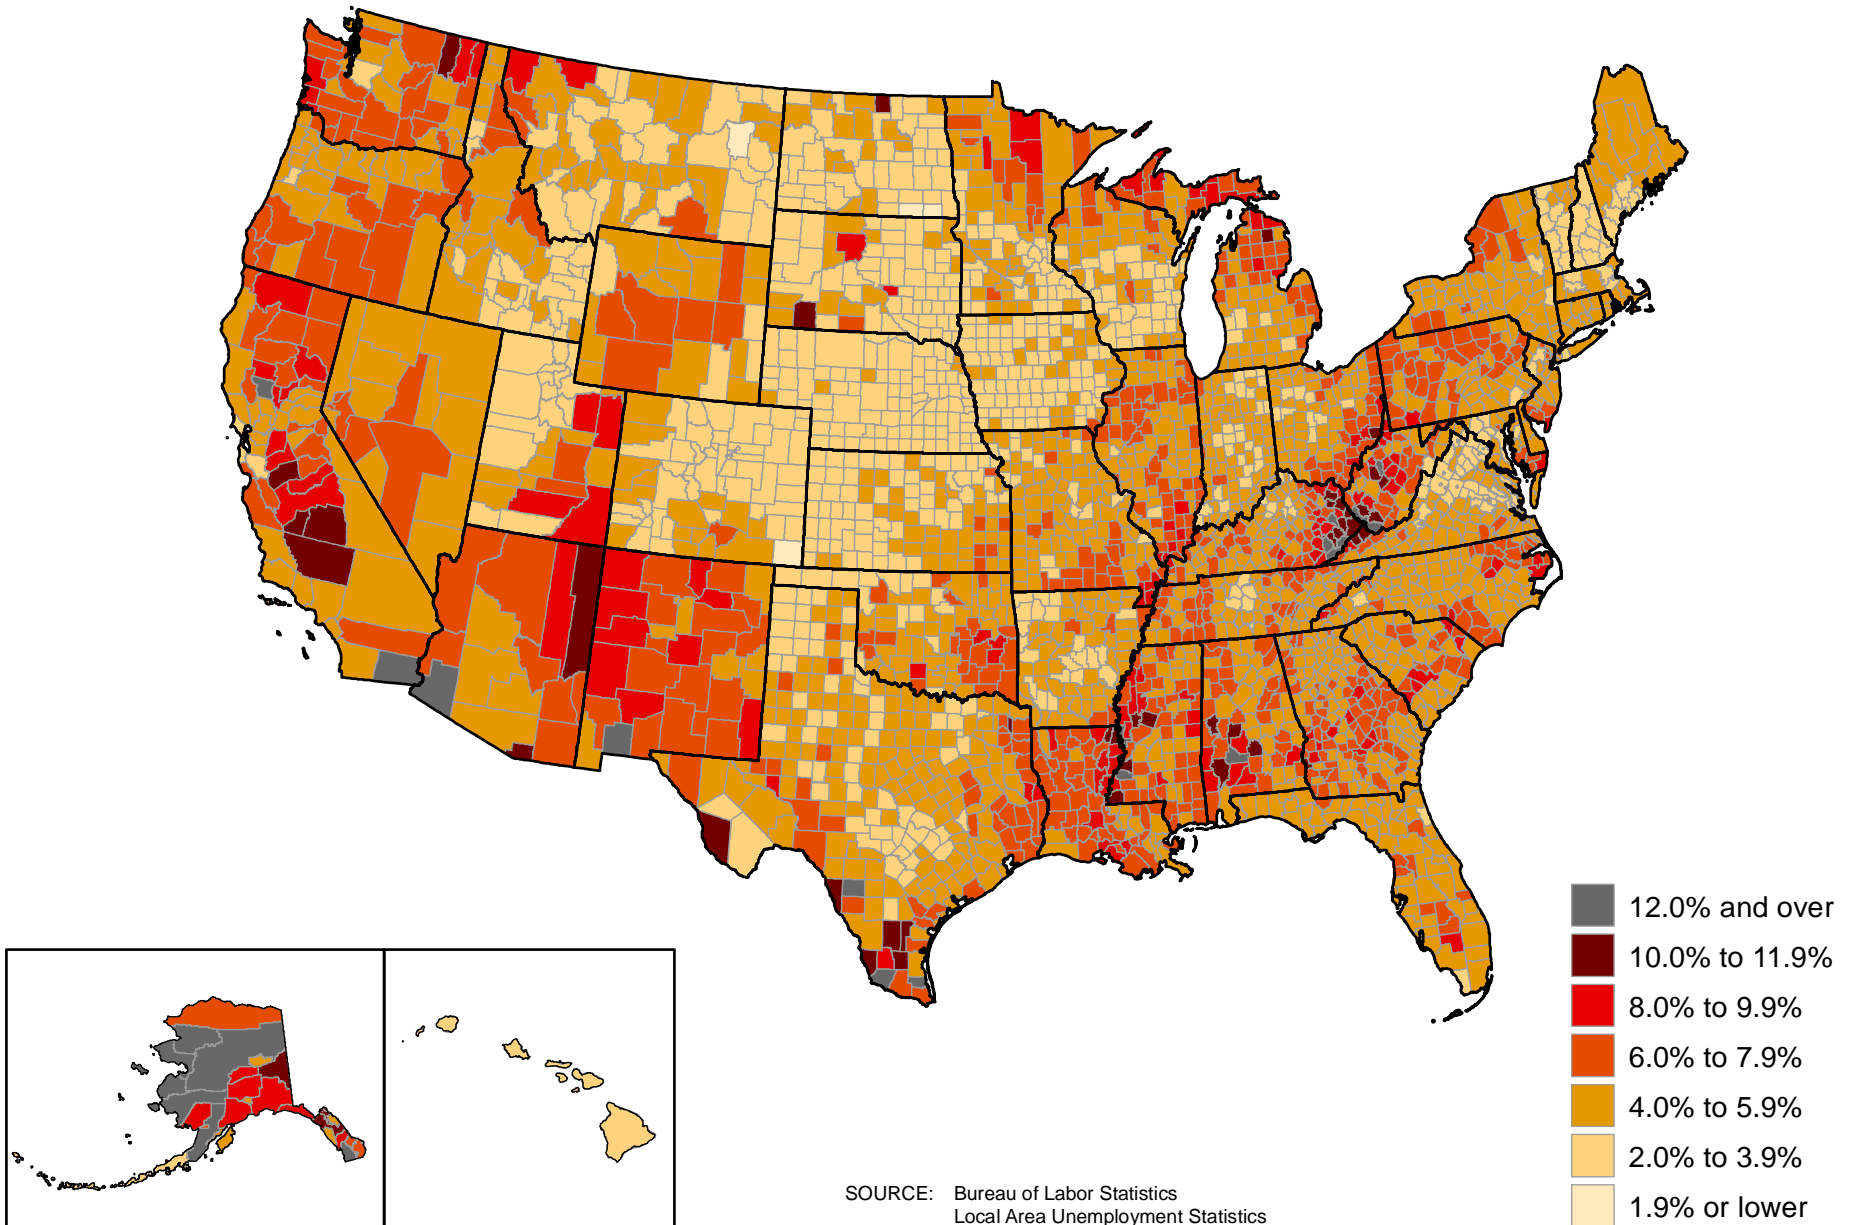

# Unemployment rates by county, 2013 annual averages

(U.S. rate = 7.4 percent)

# Unemployment rates by county, 2014 annual averages

(U.S. rate = 6.2 percent)

# Unemployment rates by county, 2015 annual averages

(U.S. rate = 5.3 percent)

# Unemployment rates by county, 2016 annual averages

(U.S. rate = 4.9 percent)