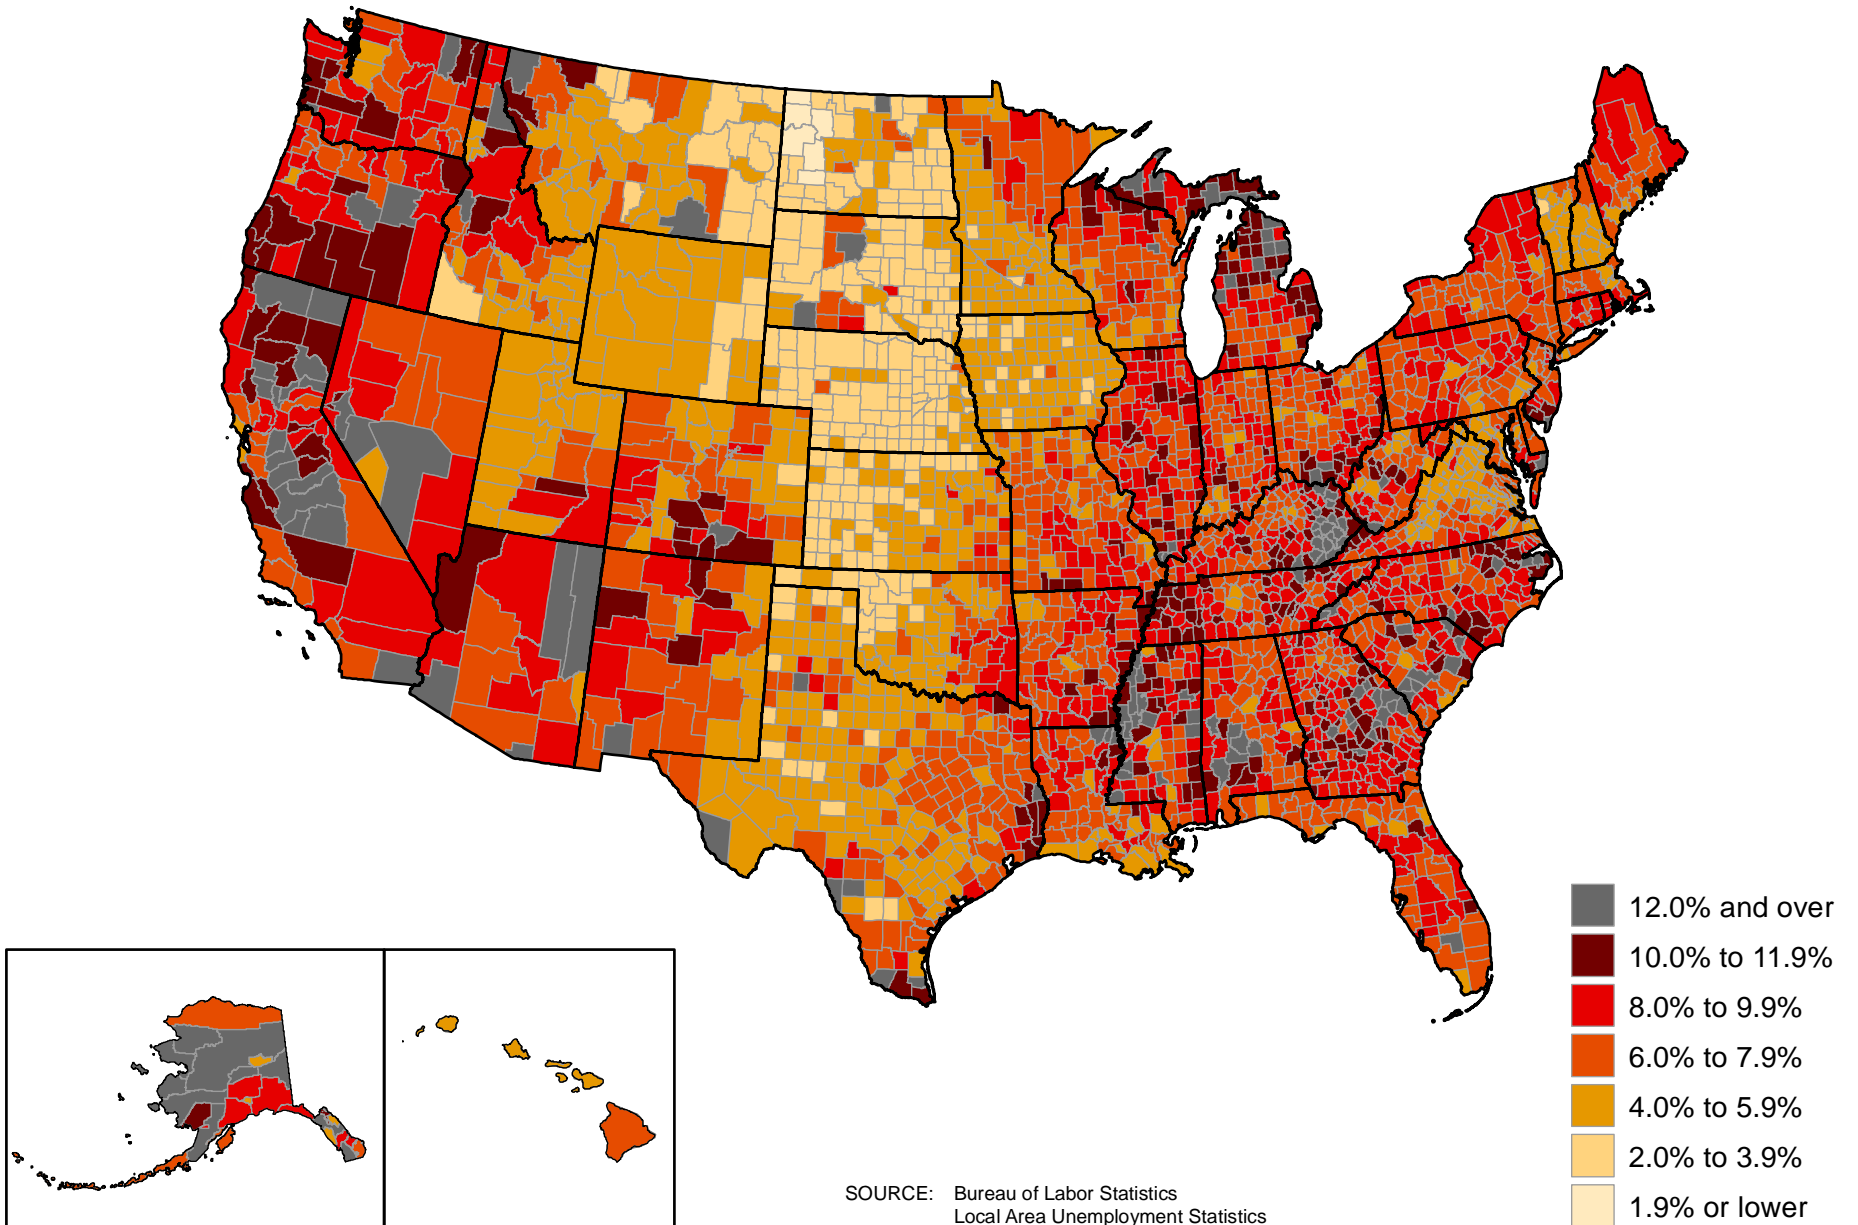

# Unemployment rates by county, 2013 annual averages

(U.S. rate = 7.4 percent)

# Unemployment rates by county, 2014 annual averages

(U.S. rate = 6.2 percent)

# Unemployment rates by county, 2015 annual averages

(U.S. rate = 5.3 percent)

# Unemployment rates by county, 2017 annual averages

(U.S. rate = 4.4 percent)