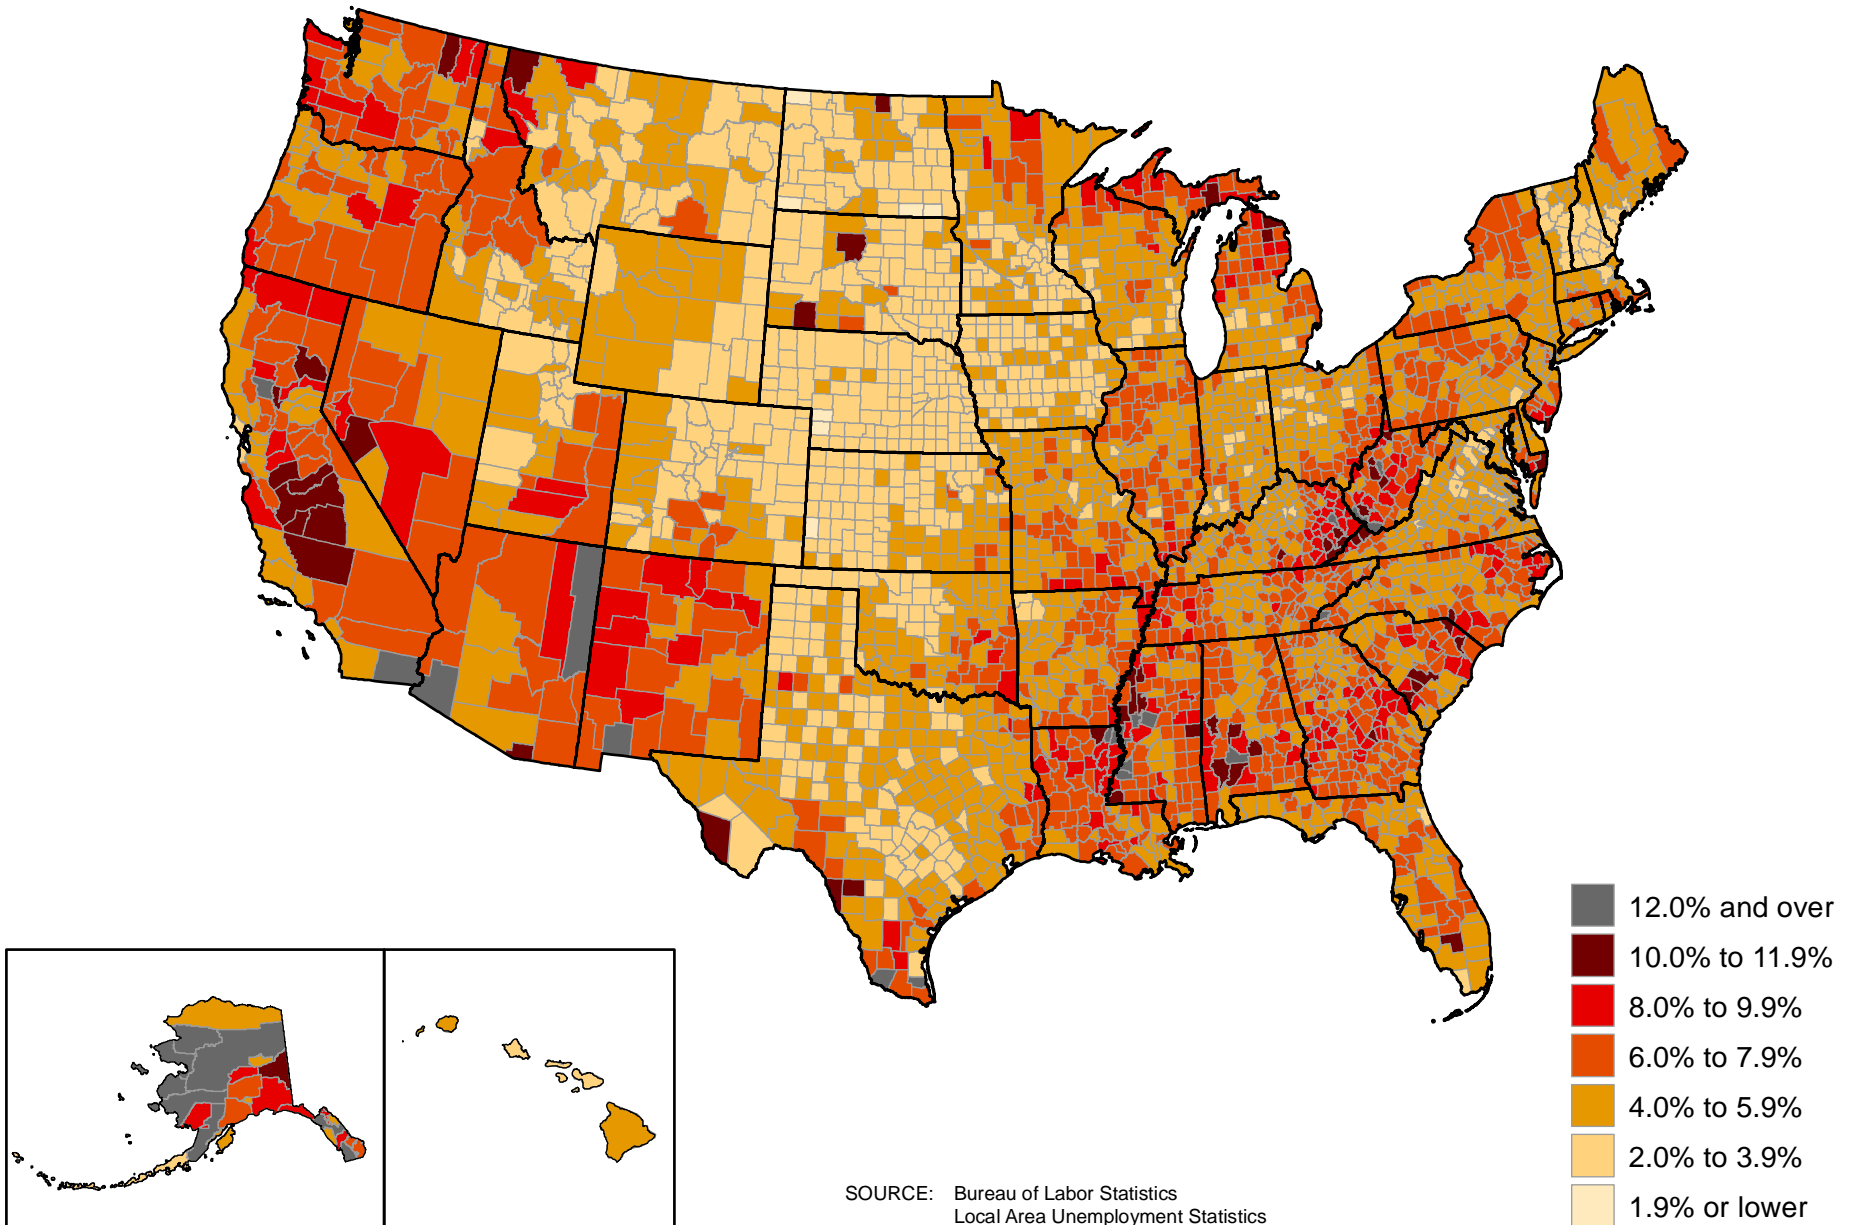

# Unemployment rates by county, 2013 annual averages

(U.S. rate = 7.4 percent)

# Unemployment rates by county, 2014 annual averages

(U.S. rate = 6.2 percent)

# Unemployment rates by county, 2015 annual averages

(U.S. rate = 5.3 percent)

# Unemployment rates by county, 2017 annual averages

(U.S. rate = 4.4 percent)