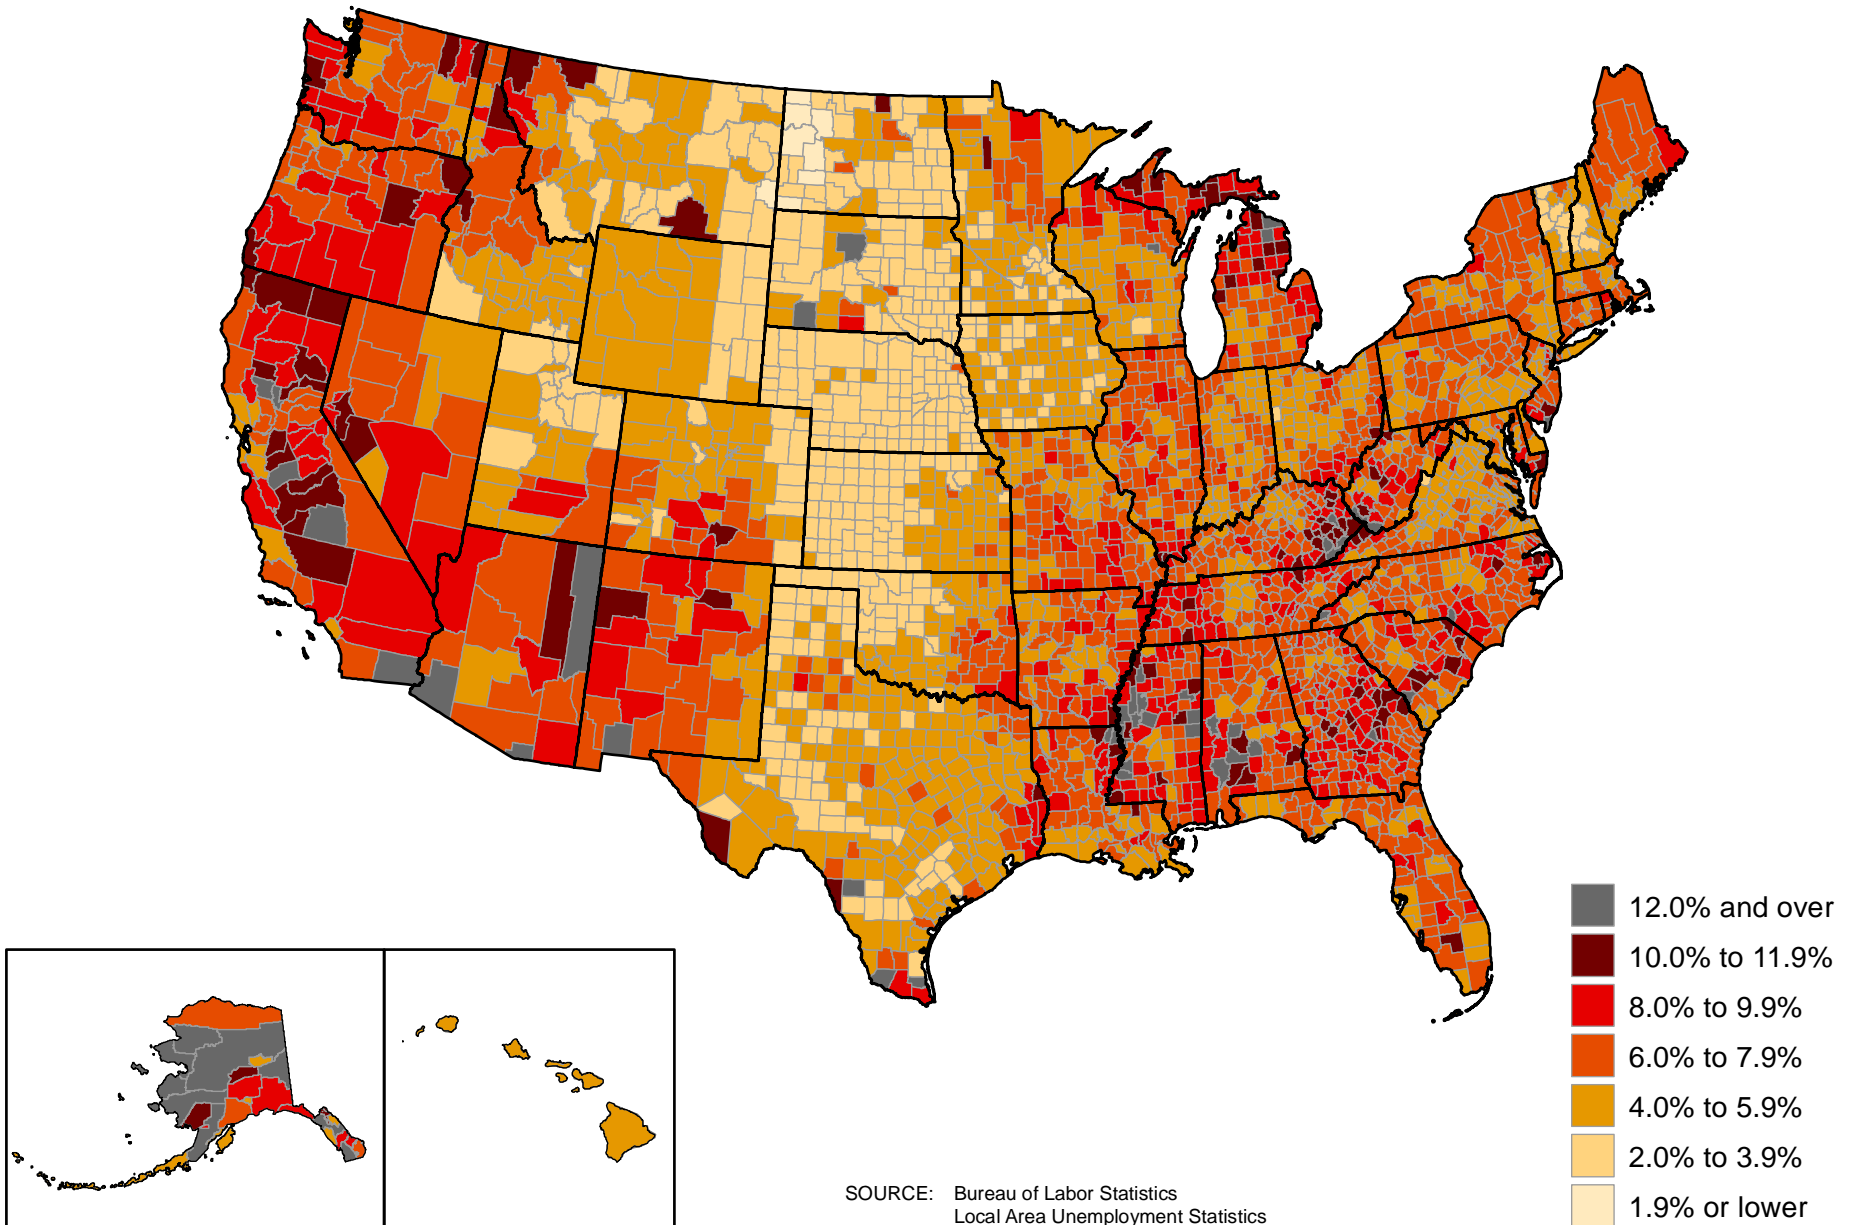

# Unemployment rates by county, 2013 annual averages

(U.S. rate = 7.4 percent)

# Unemployment rates by county, 2014 annual averages

(U.S. rate = 6.2 percent)

# Unemployment rates by county, 2015 annual averages

(U.S. rate = 5.3 percent)

# Unemployment rates by county, 2017 annual averages

(U.S. rate = 4.4 percent)