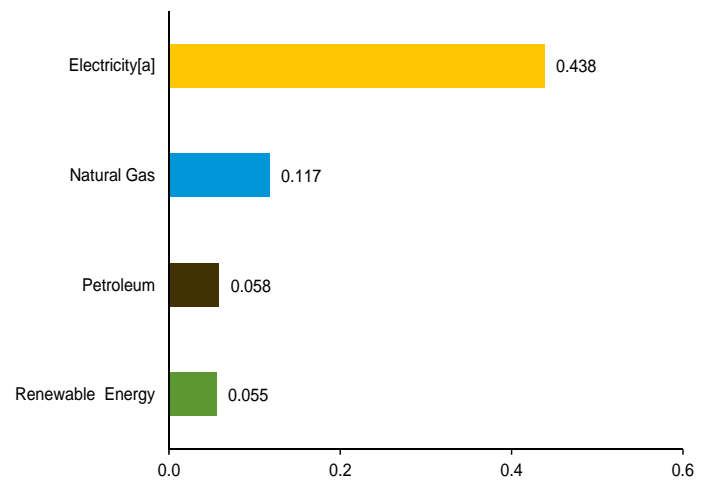

Figure 2.2 Residential Sector Energy Consumption

(Quadrillion Btu)

By Major Source, 1949–2017

By Major Source, Monthly

Total, January–September

By Major Source, September 2018

[a] Electricity retail sales.

Web Page: <http://www.eia.gov/totalenergy/data/monthly/#consumption>.

Source: Table 2.2.