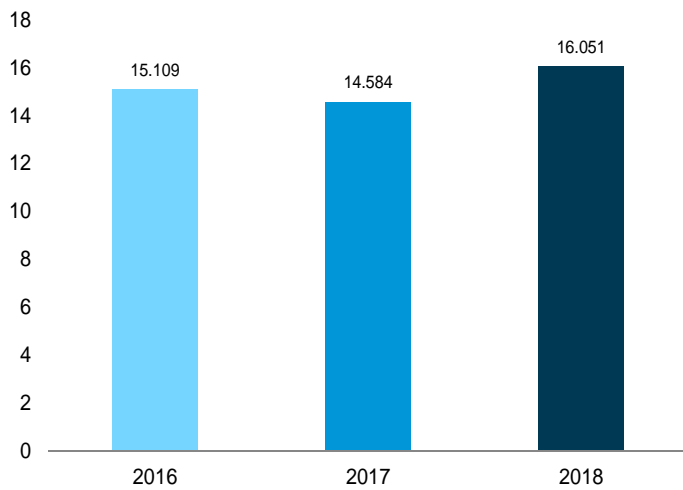

Figure 2.2 Residential Sector Energy Consumption

(Quadrillion Btu)

By Major Source, 1949–2017

By Major Source, Monthly

Total, January–September

By Major Source, September 2018

[a] Electricity retail sales.

Web Page: <http://www.eia.gov/totalenergy/data/monthly/#consumption>.

Source: Table 2.2.