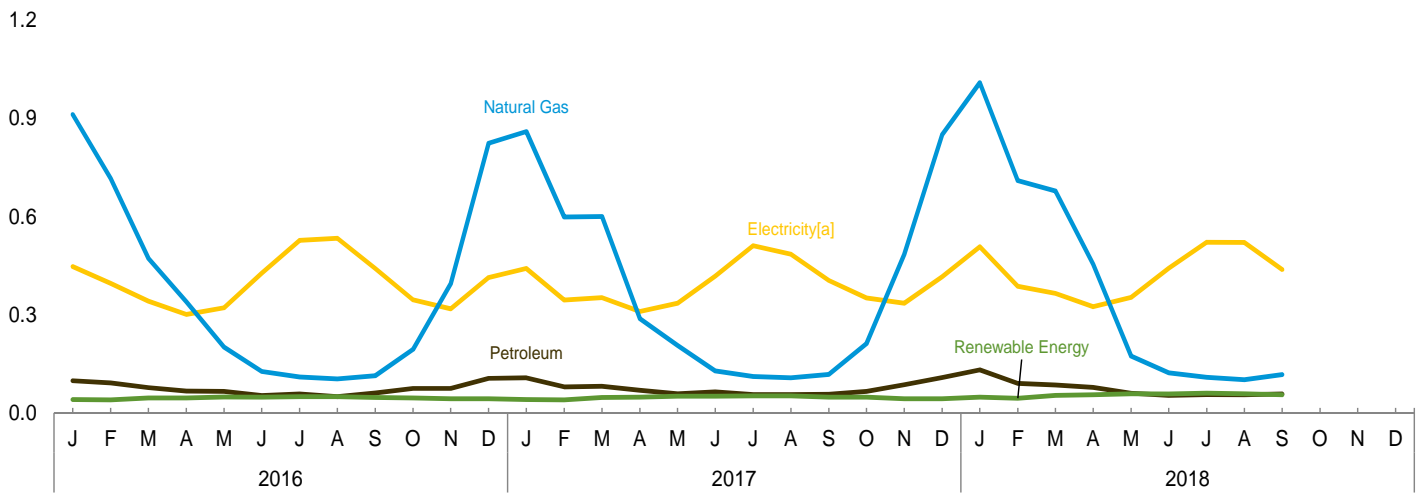

Figure 2.2 Residential Sector Energy Consumption

(Quadrillion Btu)

By Major Source, 1949–2017

By Major Source, Monthly

Total, January–September

By Major Source, September 2018

[a] Electricity retail sales.

Web Page: <http://www.eia.gov/totalenergy/data/monthly/#consumption>.

Source: Table 2.2.