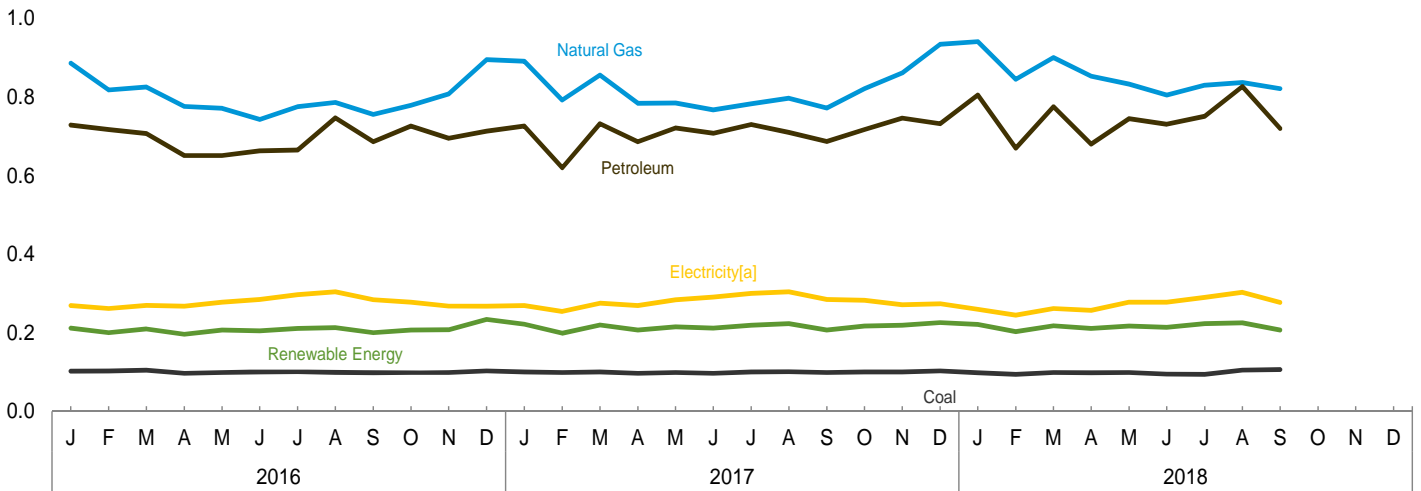

Figure 2.4 Industrial Sector Energy Consumption

(Quadrillion Btu)

By Major Source, 1949–2017

By Major Source, Monthly

Total, January–September

By Major Source, September 2018

[a] Electricity retail sales.

Web Page: <http://www.eia.gov/totalenergy/data/monthly/#consumption>.

Source: Table 2.4.