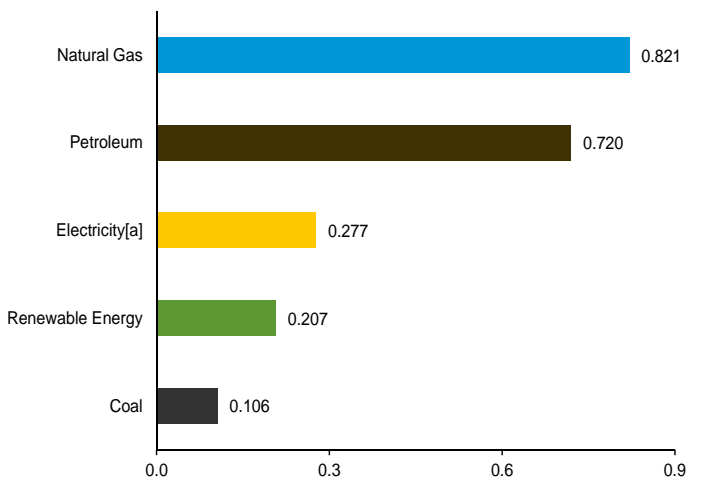

Figure 2.4 Industrial Sector Energy Consumption

(Quadrillion Btu)

By Major Source, 1949–2017

By Major Source, Monthly

Total, January–September

By Major Source, September 2018

[a] Electricity retail sales.

Web Page: <http://www.eia.gov/totalenergy/data/monthly/#consumption>.

Source: Table 2.4.