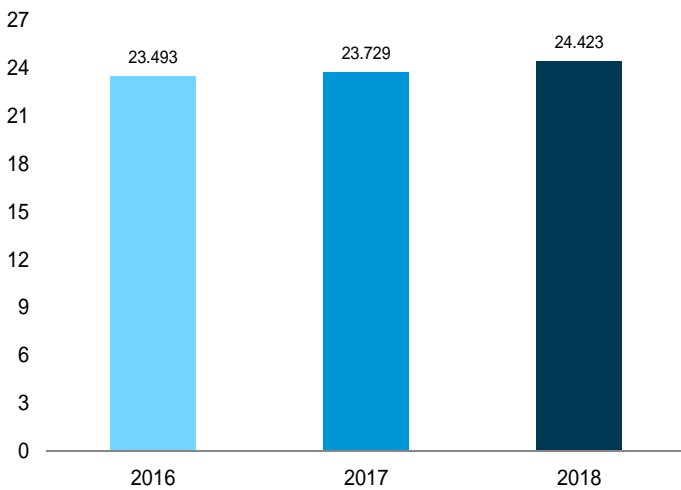

Figure 2.4 Industrial Sector Energy Consumption

(Quadrillion Btu)

By Major Source, 1949–2017

By Major Source, Monthly

Total, January–September

By Major Source, September 2018

[a] Electricity retail sales.

Web Page: <http://www.eia.gov/totalenergy/data/monthly/#consumption>.

Source: Table 2.4.