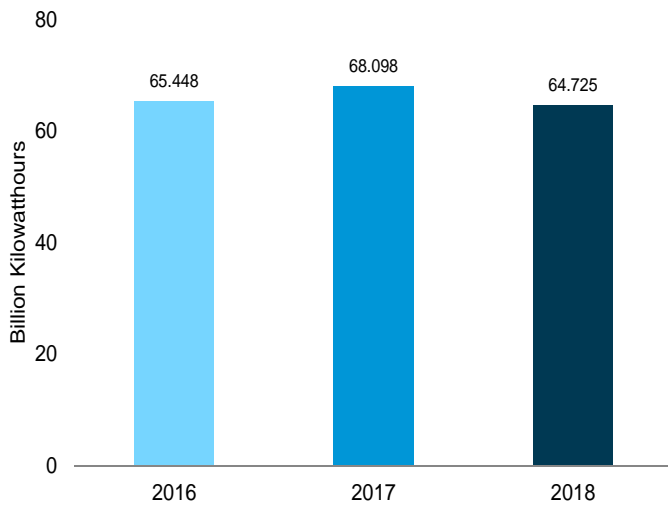

**Figure 8.1 Nuclear Energy Overview**

Electricity Net Generation, 1957–2017

Nuclear Share of Electricity Net Generation, 1957–2017

Nuclear Electricity Net Generation—September

Capacity Factor, Monthly

Web Page: <http://www.eia.gov/totalenergy/data/monthly/#nuclear>.

Sources: Tables 7.2a and 8.1.