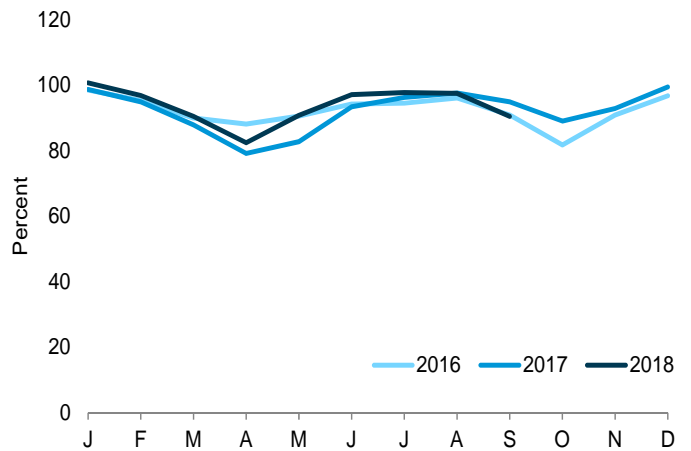

**Figure 8.1 Nuclear Energy Overview**

Electricity Net Generation, 1957–2017

Nuclear Share of Electricity Net Generation, 1957–2017

Nuclear Electricity Net Generation—September

Capacity Factor, Monthly

Web Page: <http://www.eia.gov/totalenergy/data/monthly/#nuclear>.

Sources: Tables 7.2a and 8.1.