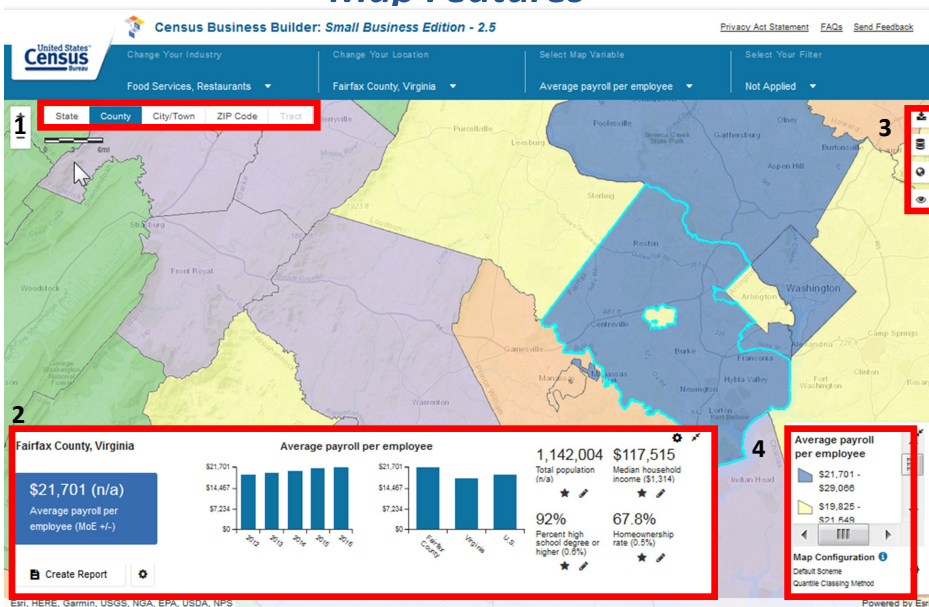

Map Features

1. Geographic Levels: View data on map by type of geography. Zoom in to select greyed out geographic levels.
2. Dashboard: Customize dashboard to show/hide time series and geo comparison charts and other variables. Create report for the selected industry and geographic area.
3. Map Buttons: Download data to CSV or Excel. Add Reference Layers via a Gallery or an uploaded Shapefile or Map Service. Change the basemap from Topographic to Imagery or Dark. Change Data Transparency.
4. Customize Map: Change the map color scheme from 5-color to 3- or 2-color options. Change the map classing method from Quantile to Equal Intervals.

Data Included

The Small Business Edition contains the following data:

- ✓ Demographic, socioeconomic, and housing data from the American Community Survey
- ✓ Business data from the County Business Patterns, Nonemployer Statistics, Economic Census, and Survey of Business Owners
- ✓ Imports and Exports data from the International Trade program
- ✓ Consumer Spending data from Esri
- ✓ Agriculture data from the Census of Agriculture (USDA)
- ✓ Workforce data from the Quarterly Workforce Indicators
- ✓ Your own data (via Excel file upload feature)
- ✓ NEW—Building Permits data at the county and place level

Mobile Friendly

CBB: SBE is Mobile Friendly! Each of the splash pages, map menus, and reports have been designed to be accessed on desktop, laptop, tablet computers or mobile devices.

As a website, accessing CBB:SBE on your mobile device does not require you to download anything... merely launch your favorite web browser and access the same URL as you would use for your desktop.

U.S. Department of Commerce
Economics and Statistics Administration
U.S. CENSUS BUREAU
census.gov