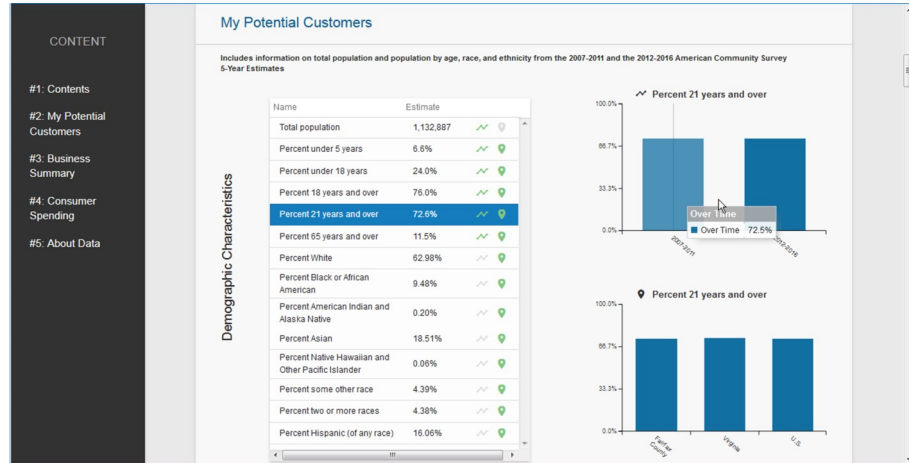

Geographic Areas Covered

Demographic and Consumer Spending data are shown at the State, County, City/Town ("Place"), ZIP Code, and Census Tract levels.

Economic and workforce data are shown at the State, County, and City/Town ("Place") levels. Trade data are shown at the State level.

Interactive Report

Fully **interactive, customizable, printable, and downloadable** report with direct access to specific sections via a Content panel. The charts in each section are interactive too and users can select which variable to graph via the icons next to the variable.

The Local Business Profile Report provide access to the **Margins of Error (MoEs)** for the demographic data.