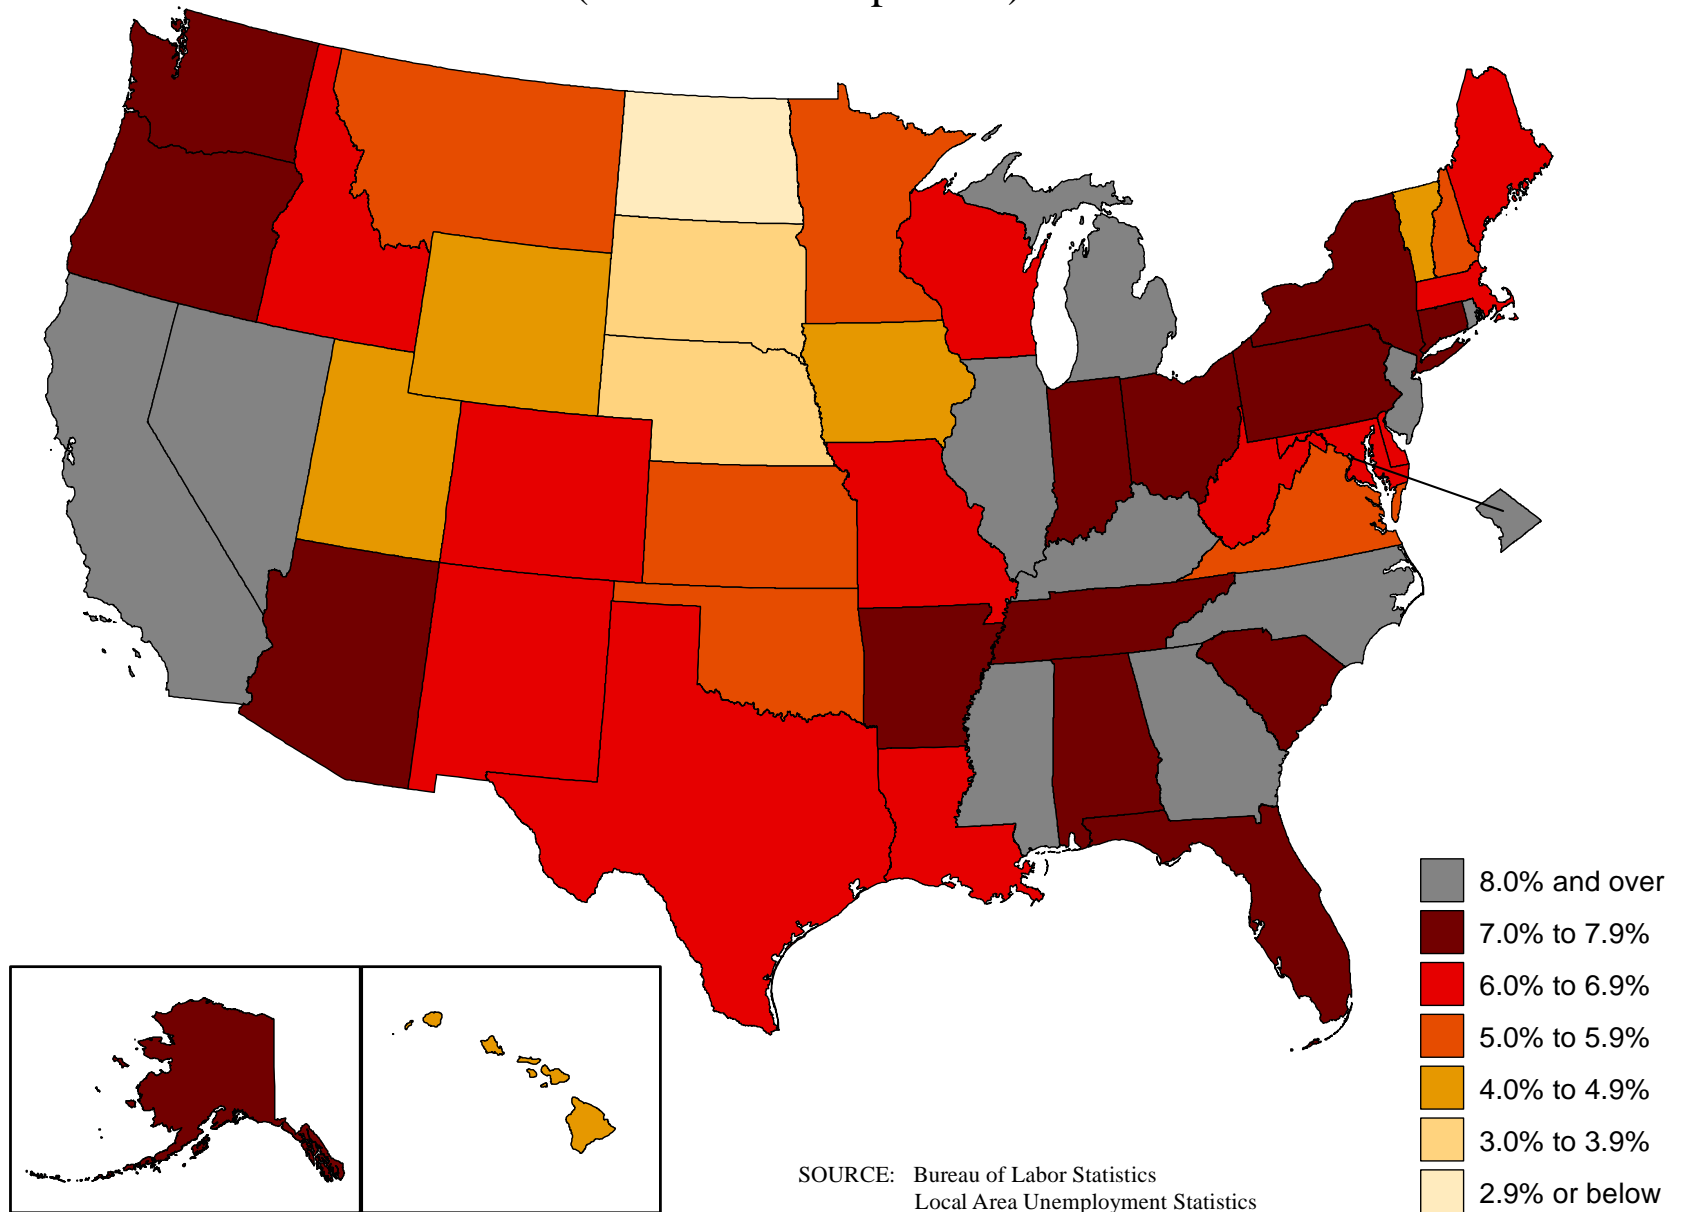

Unemployment rates by state, 2013 annual averages

(U.S. rate = 7.4 percent)

Unemployment rates by state, 2014 annual averages

(U.S. rate = 6.2 percent)

Unemployment rates by state, 2015 annual averages

(U.S. rate = 5.3 percent)

Unemployment rates by state, 2016 annual averages

(U.S. rate = 4.9 percent)

Unemployment rates by state, 2017 annual averages

(U.S. rate = 4.4 percent)