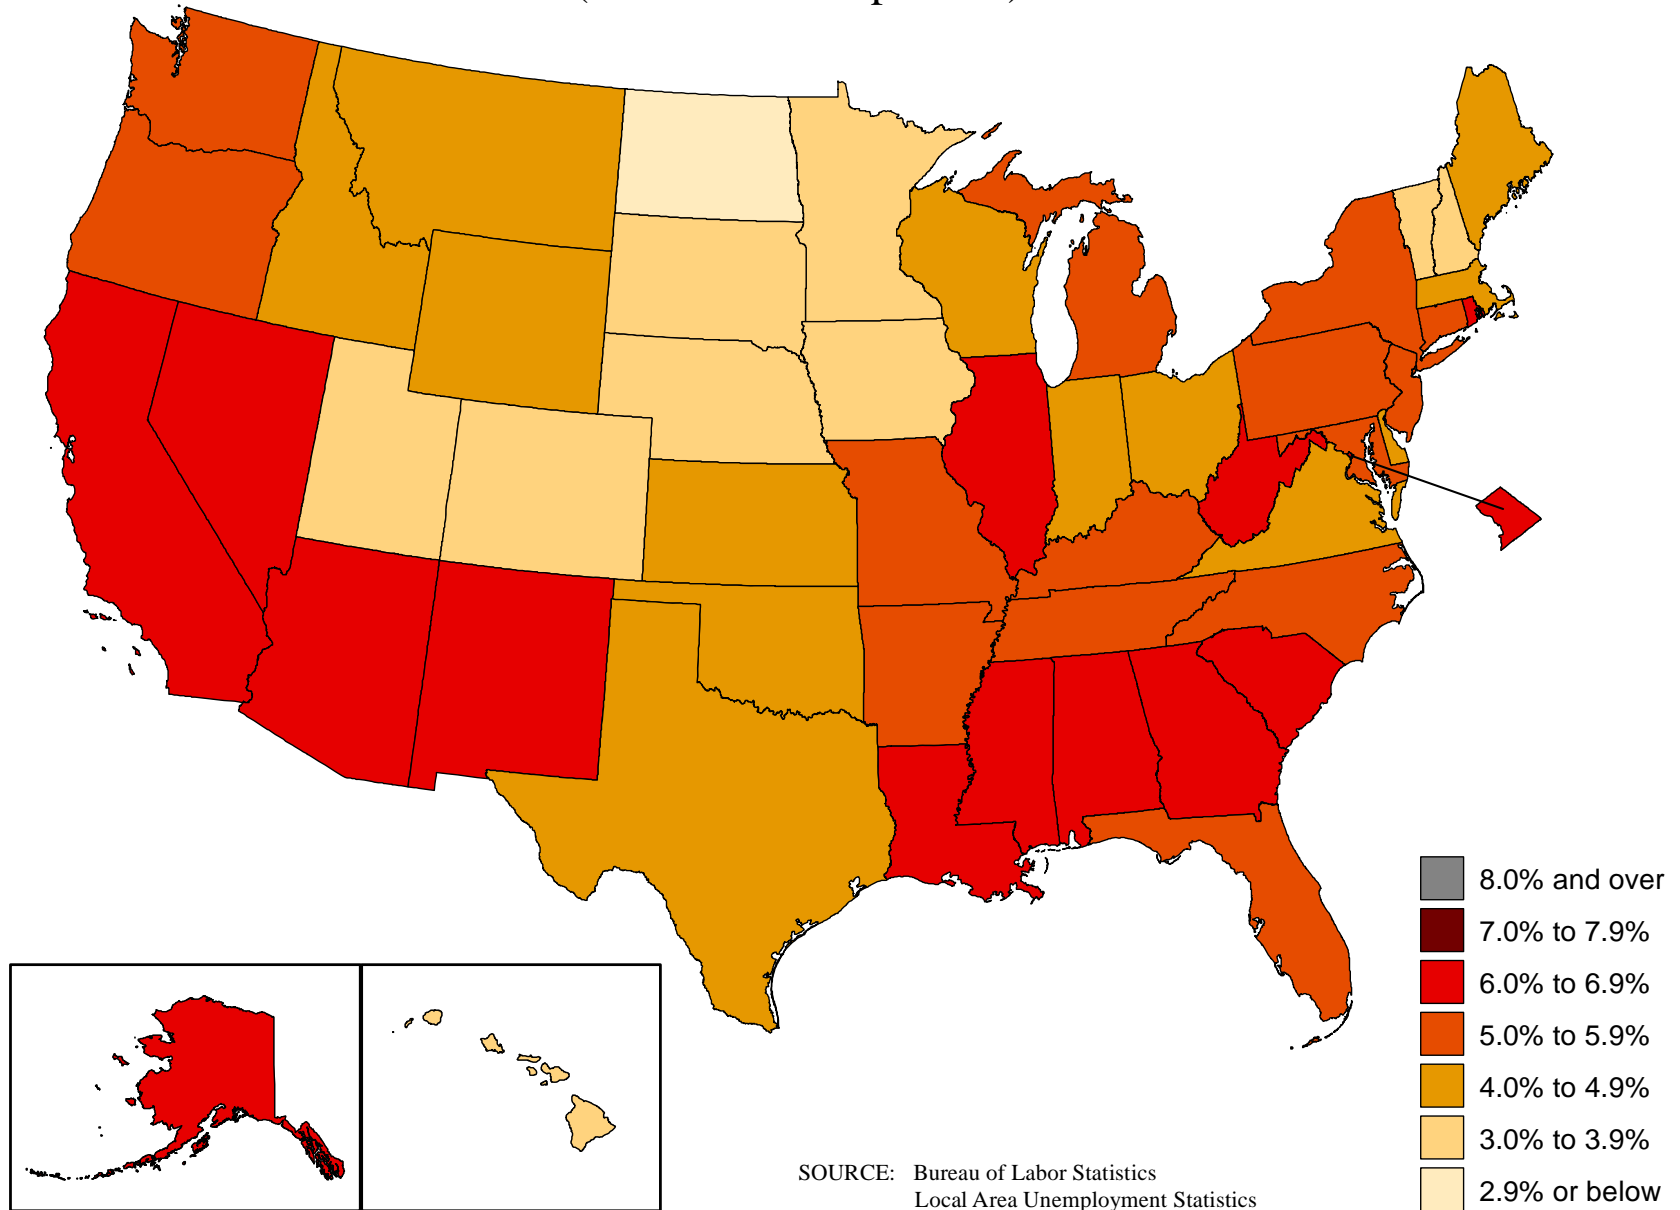

Unemployment rates by state, 2013 annual averages

(U.S. rate = 7.4 percent)

Unemployment rates by state, 2014 annual averages

(U.S. rate = 6.2 percent)

Unemployment rates by state, 2015 annual averages

(U.S. rate = 5.3 percent)

Unemployment rates by state, 2016 annual averages

(U.S. rate = 4.9 percent)

Unemployment rates by state, 2017 annual averages

(U.S. rate = 4.4 percent)