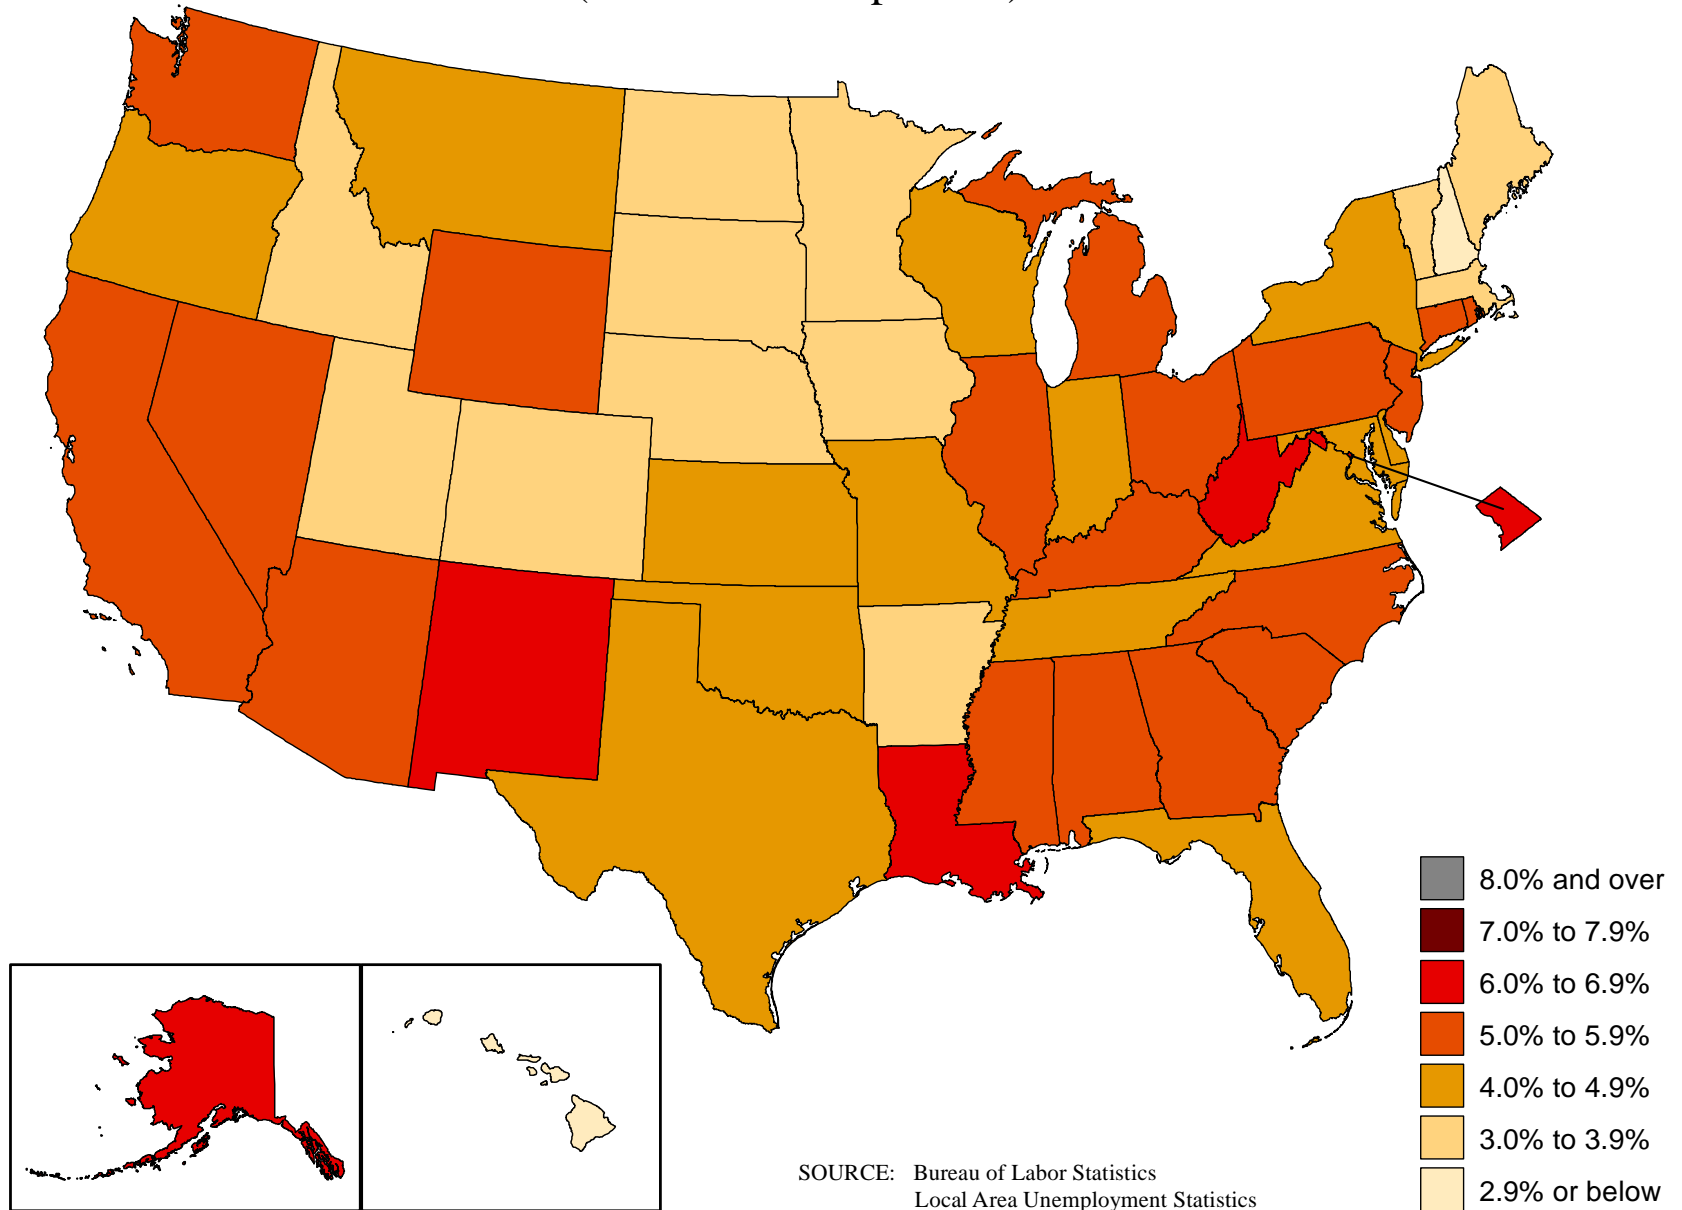

Unemployment rates by state, 2013 annual averages

(U.S. rate = 7.4 percent)

Unemployment rates by state, 2014 annual averages

(U.S. rate = 6.2 percent)

Unemployment rates by state, 2015 annual averages

(U.S. rate = 5.3 percent)

Unemployment rates by state, 2016 annual averages

(U.S. rate = 4.9 percent)

Unemployment rates by state, 2017 annual averages

(U.S. rate = 4.4 percent)