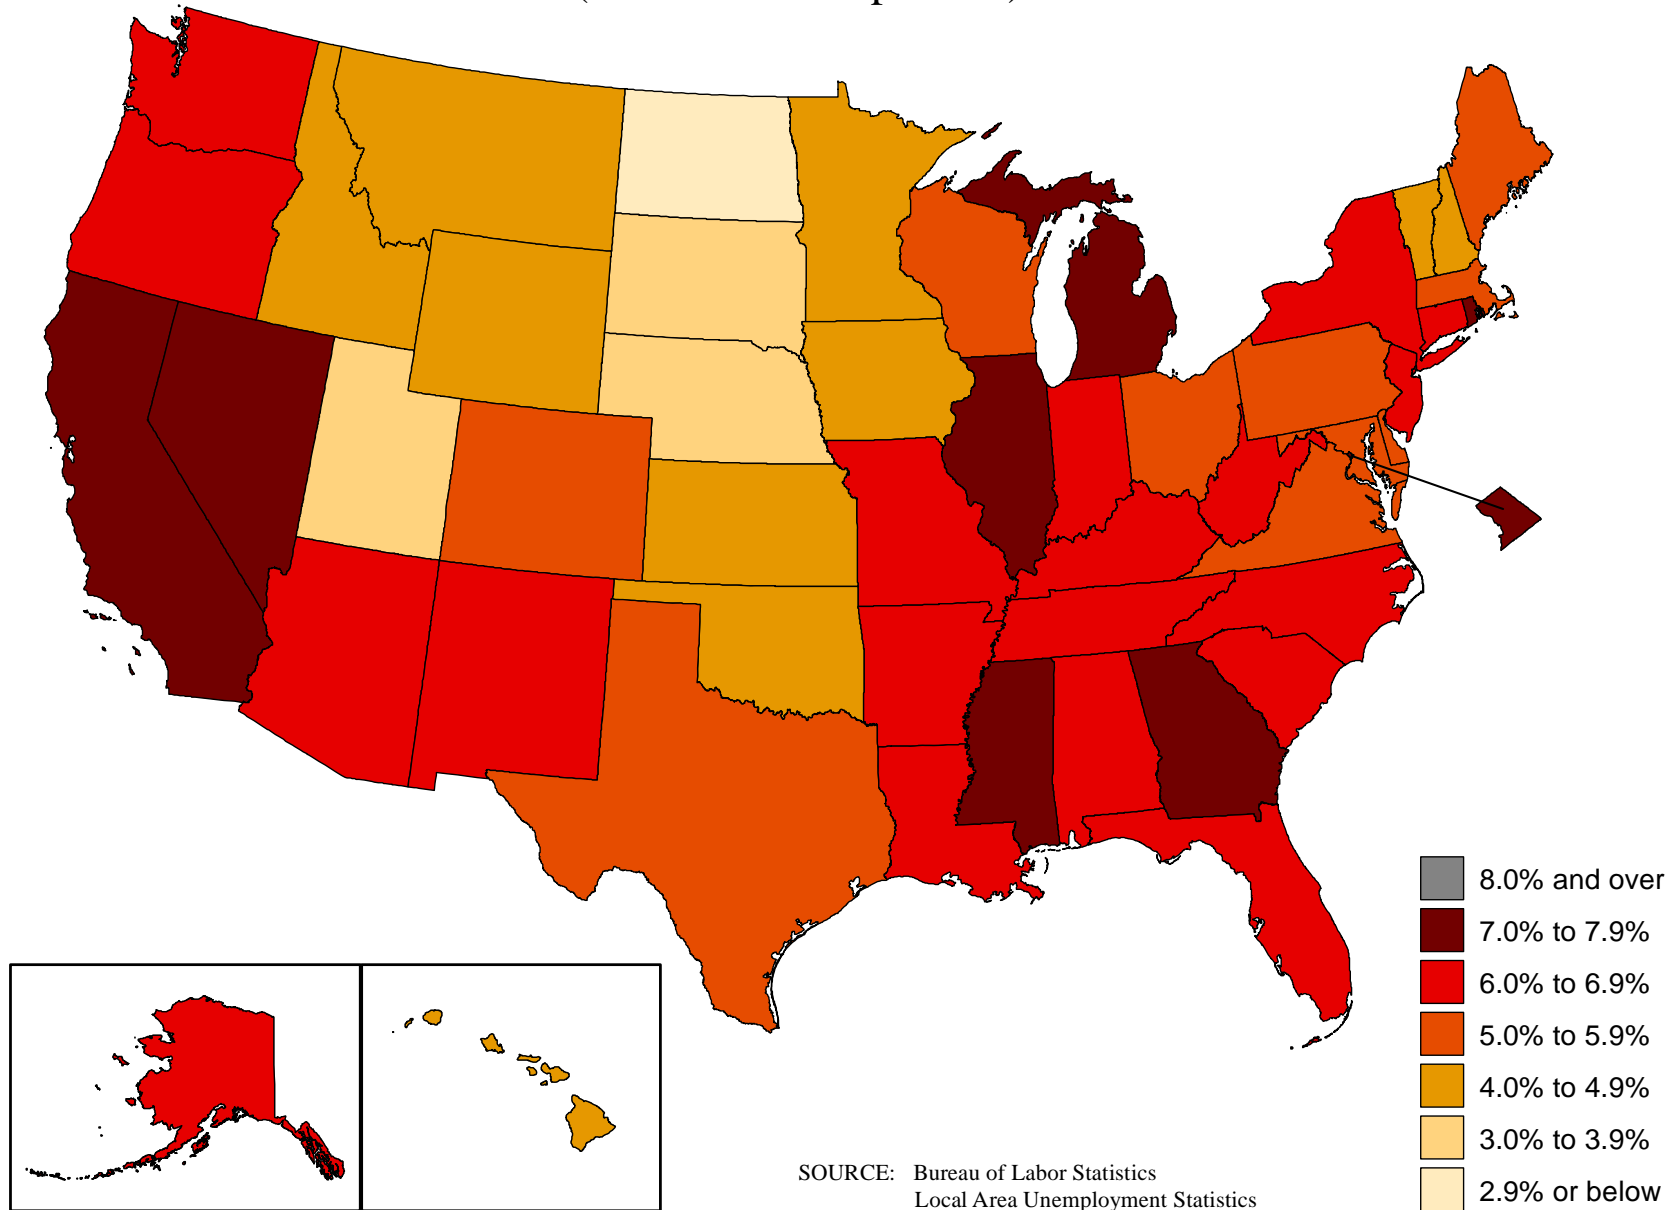

Unemployment rates by state, 2013 annual averages

(U.S. rate = 7.4 percent)

Unemployment rates by state, 2014 annual averages

(U.S. rate = 6.2 percent)

Unemployment rates by state, 2015 annual averages

(U.S. rate = 5.3 percent)

Unemployment rates by state, 2016 annual averages

(U.S. rate = 4.9 percent)

Unemployment rates by state, 2017 annual averages

(U.S. rate = 4.4 percent)