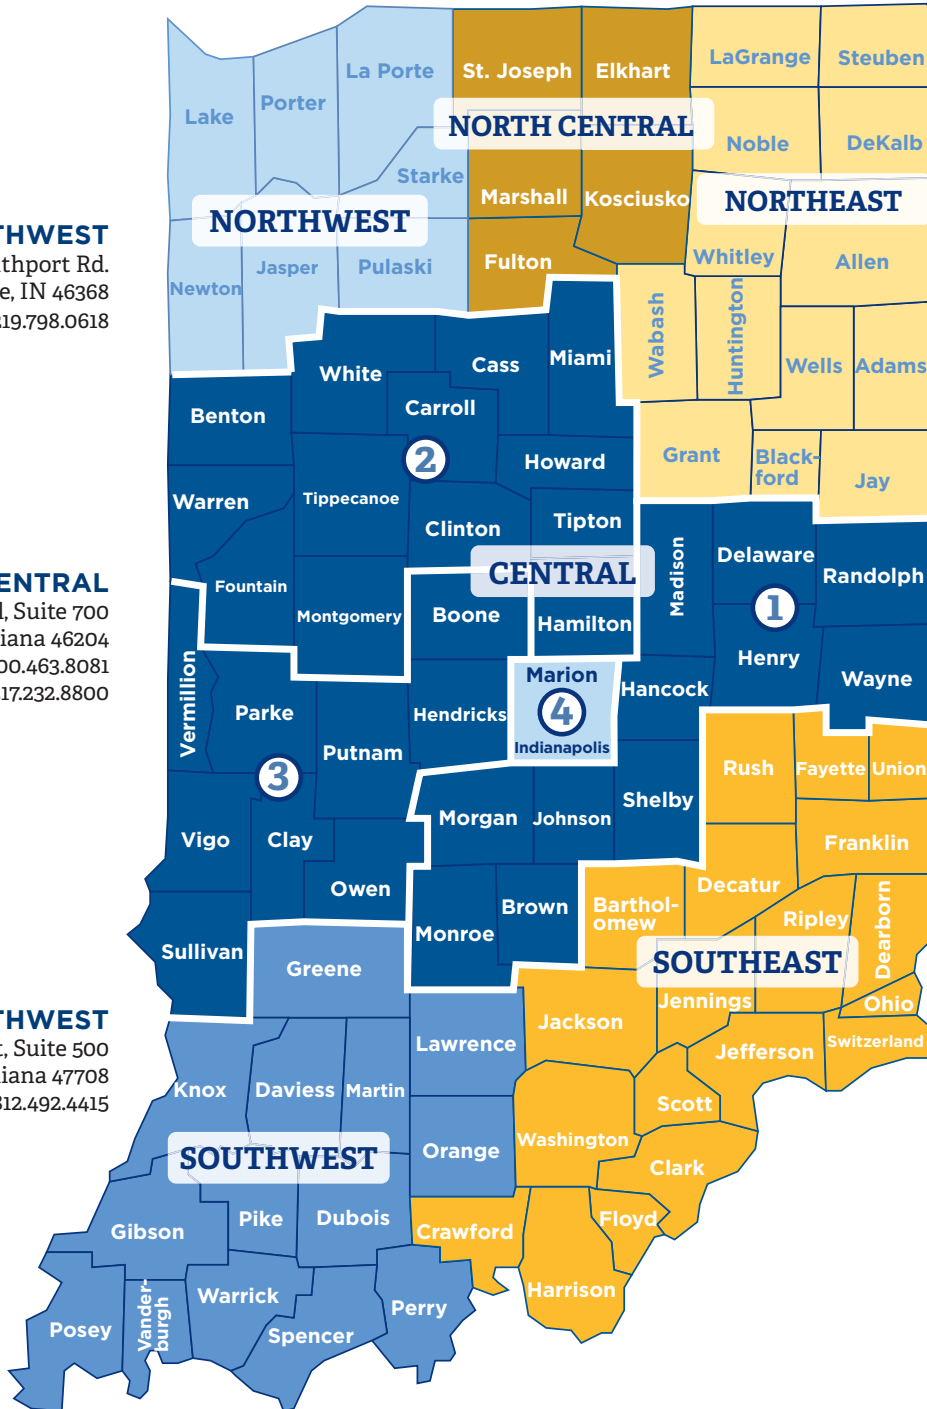

BUSINESS DEVELOPMENT REGIONS

NORTHWEST
6100 Southport Rd.
Portage, IN 46368
t 219.798.0618

CENTRAL
One North Capitol, Suite 700
Indianapolis, Indiana 46204
t 800.463.8081
t 317.232.8800

SOUTHWEST
318 Main Street, Suite 500
Evansville, Indiana 47708
t 812.492.4415

NORTH CENTRAL
209 North Main Street,
Suite 204
South Bend, Indiana 46601
t 574.288.6834

NORTHEAST
1st Source Center
200 East Main Street
Suite 910
Fort Wayne, Indiana 46802
t 260.469.4468

SOUTHEAST
PO Box 896
1200 West O & M Avenue
North Vernon, Indiana 47265
t 812.346.1895