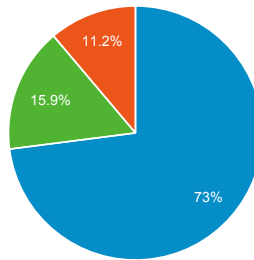

All Users  
100.00% Sessions

Total Visits

4,088,720

% of Total: 100.00% (4,088,720)

Avg. Visit Duration

00:01:59

Avg for View: 00:01:59 (0.00%)

Pageviews

8,654,945

% of Total: 100.00% (8,654,945)

Unique Visitors

3,181,754

% of Total: 100.00% (3,181,754)

Avg. Pages / Visit

2.12

Avg for View: 2.12 (0.00%)

Avg. Visits per Visitor

1 2 Other

Total Pageviews

Page Title	Pageviews	Bounce Rate
What Can I Bring?   Transportation Security Administration	1,858,133	37.20%
TSA Pre✓®   Transportation Security Administration	1,056,584	38.16%
Transportation Security Administration	759,804	26.71%
Identification   Transportation Security Administration	562,613	62.23%
Liquids Rule   Transportation Security Administration	431,984	66.29%