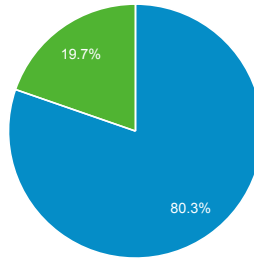

All Users  
100.00% Sessions

Total Visits

4,088,720

% of Total: 100.00% (4,088,720)

Avg. Visit Duration

00:01:59

Avg for View: 00:01:59 (0.00%)

Pageviews

8,654,945

% of Total: 100.00% (8,654,945)

Unique Visitors

3,181,754

% of Total: 100.00% (3,181,754)

Avg. Pages / Visit

2.12

Avg for View: 2.12 (0.00%)

Avg. Visits per Visitor

1 2 Other

Total Pageviews

Page Title	Pageviews	Bounce Rate
What Can I Bring?   Transportation Security Administration	1,858,133	37.20%
TSA Pre✓®   Transportation Security Administration	1,056,584	38.16%
Transportation Security Administration	759,804	26.71%
Identification   Transportation Security Administration	562,613	62.23%
Liquids Rule   Transportation Security Administration	431,984	66.29%