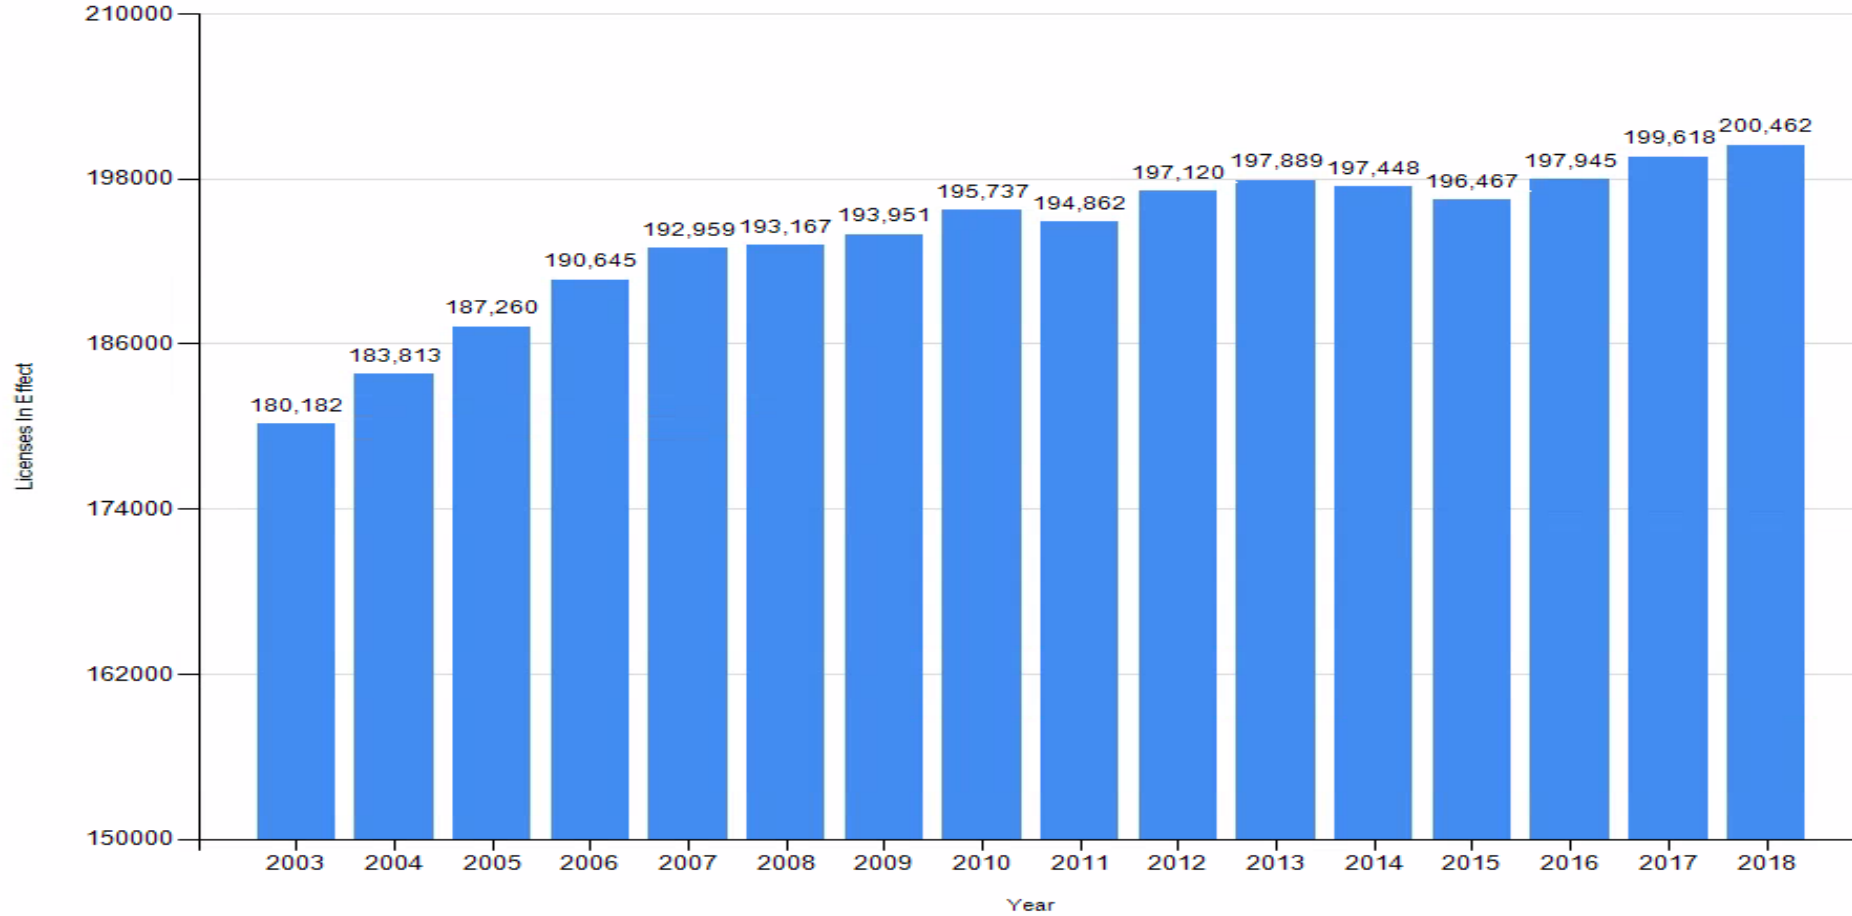

Number of Valid Instructional Indiana Licenses In Effect By Year

This chart displays the number of standard or “full” instructional licenses valid on June 30 of each year. A teacher with multiple content areas on an instructional license will be counted multiple times.