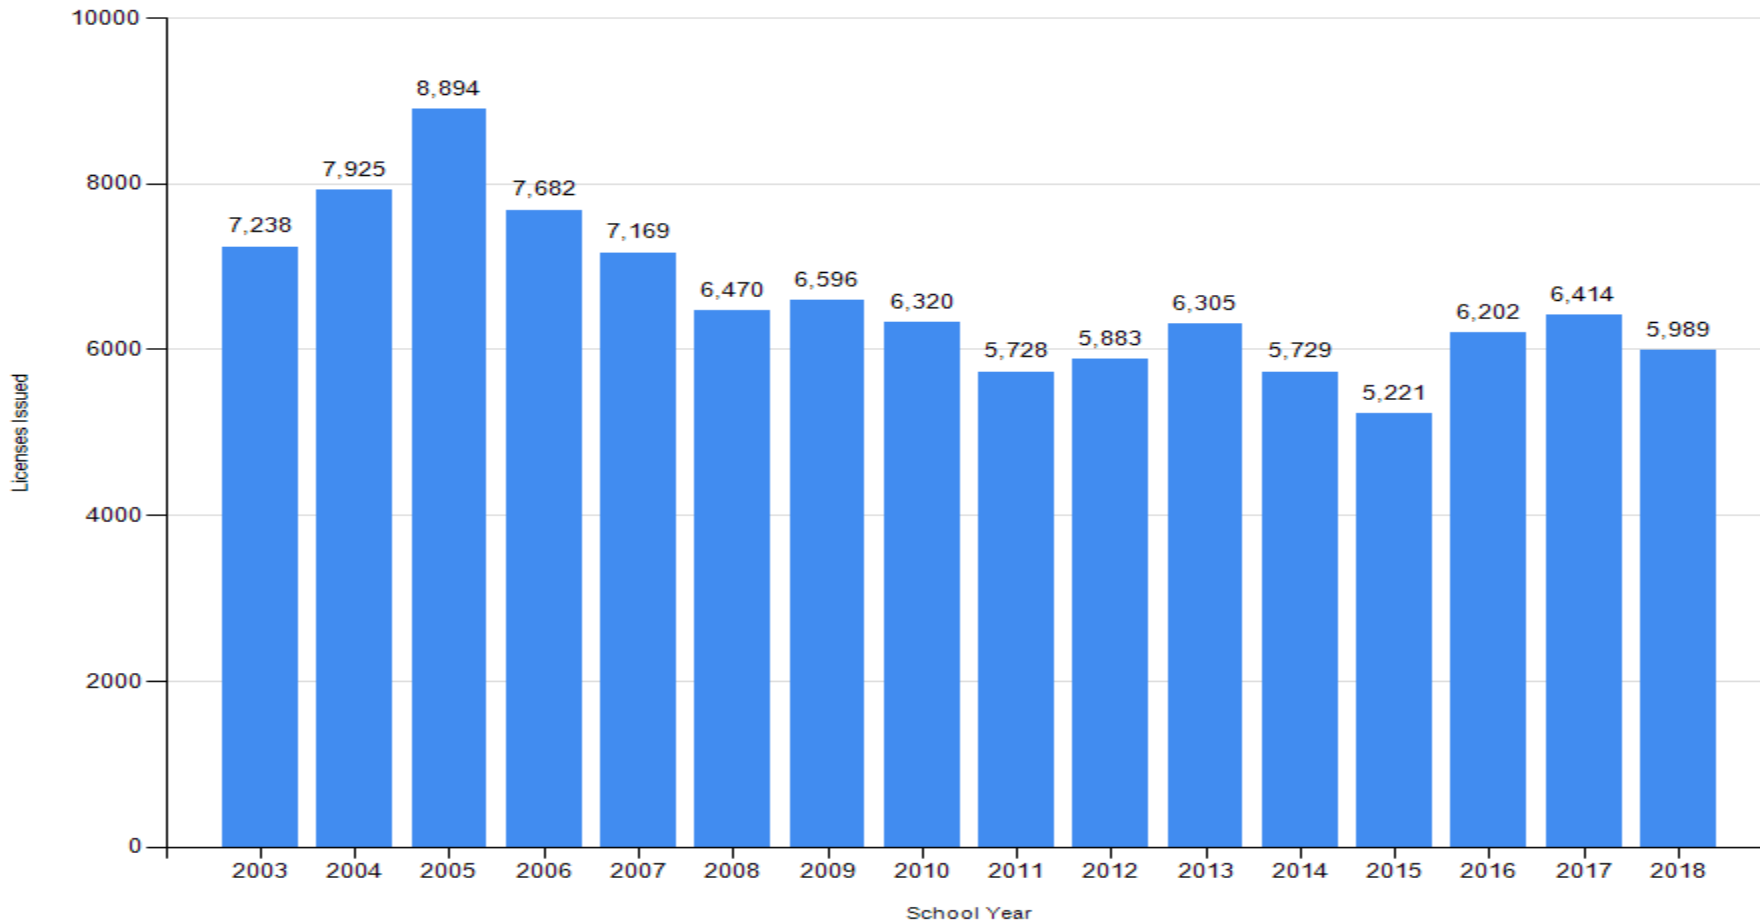

Number of Valid Instructional Indiana Licenses In Effect By Year

Number of Indiana Instructional Licenses Issued for the First Time By Year

This chart displays the number of new instructional licenses issued between July 1 and June 30 of each year. The numbers reflected in each bar on the chart reflect a count of unique licenses. A person holding multiple valid instructional licenses will be counted multiple times per year.