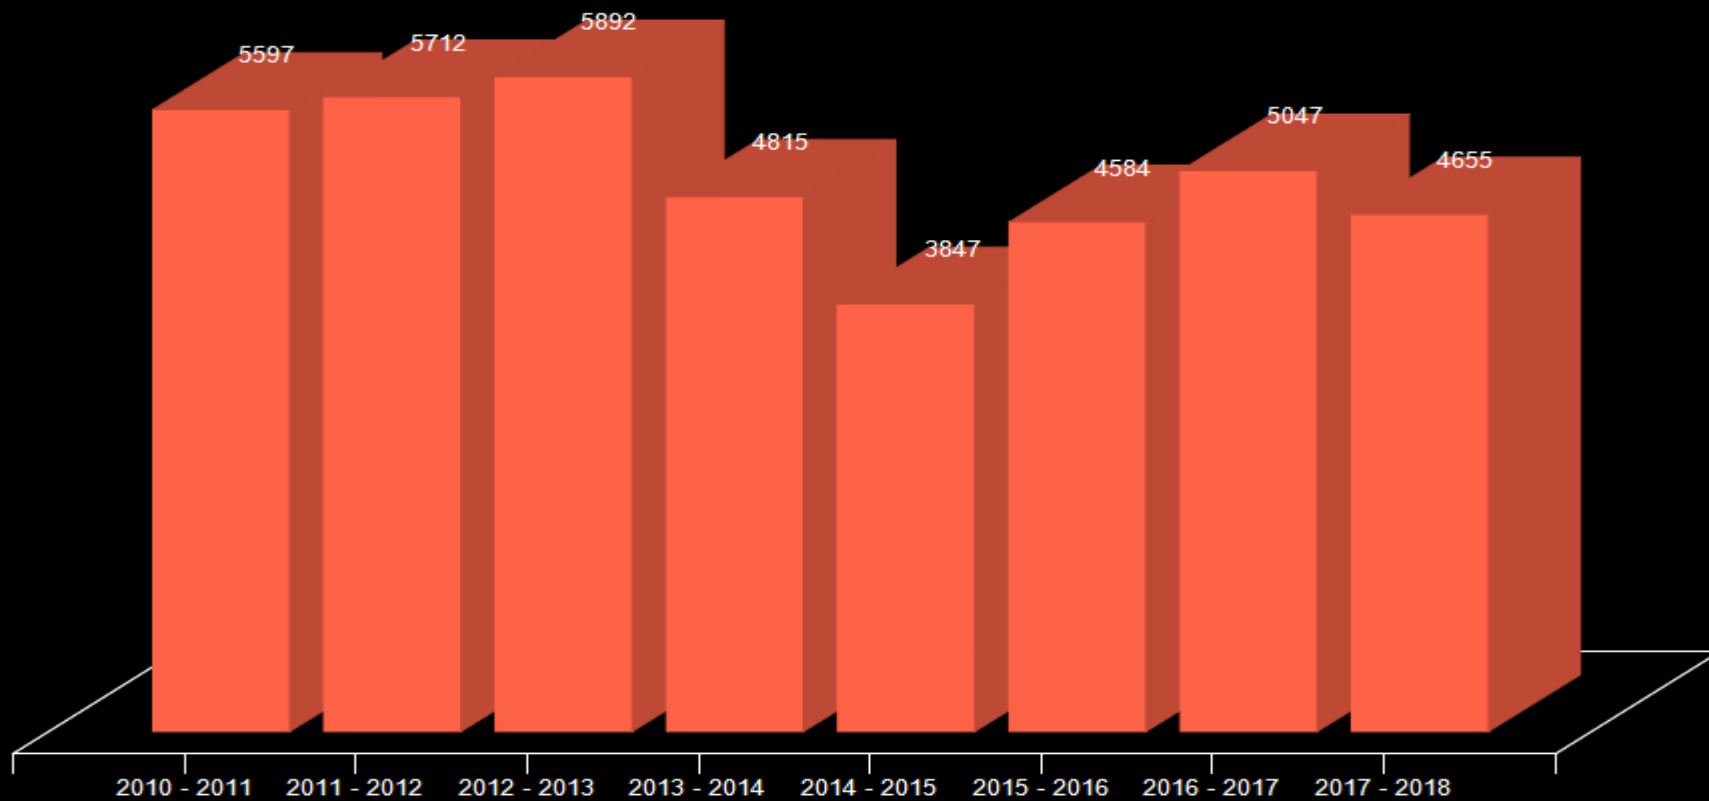

Indiana Department of Education; Source LVIS Database Tables
Number of Teachers Issued Original Initial Practitioner Licenses
(Count includes Instructional, School Services, and Administrative licenses)

Please note that totals for the most recent school year may change as the processing of applications paid prior to 7-1 is completed.

8/29/2018