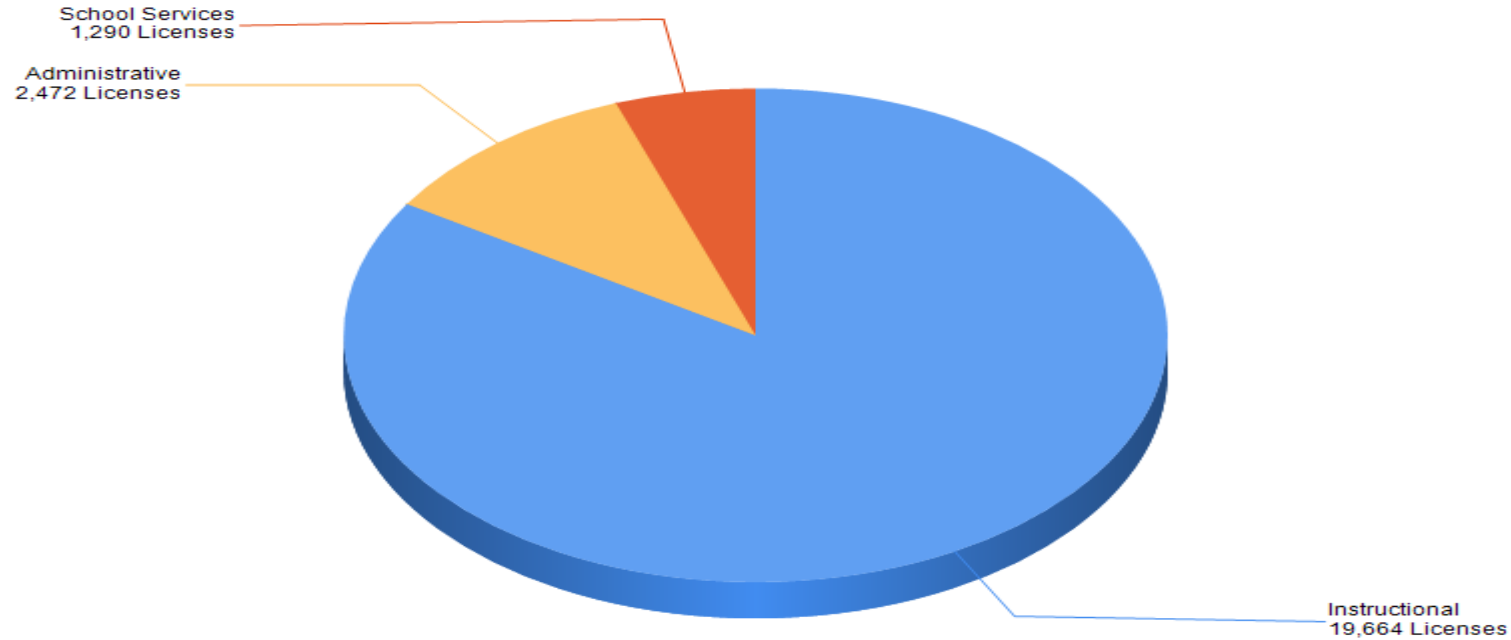

Transaction Totals

Total of all
License/Permit
applications
submitted and
payment made in
the 2016-2017
school year

37,594

Total of all
License/Permit
applications
submitted and
payment made in
the 2017-2018
school year

38,404

All Licenses By Category
(includes Originals, Renewals, Conversions, Additions, and Professionalizations)
2017 - 2018 School Year

(Includes Originals, Renewals, Professionalization, and Conversions of Instructional, Administrative and School Services licenses issued in 2017-18. This does not include Emergency Permits, Transition to Teaching Permits, Visiting Teacher Permits, Charter School Licenses, Career Specialist Permits, or Workplace Specialist licenses. An Educator holding a license in more than one category is counted in each category)