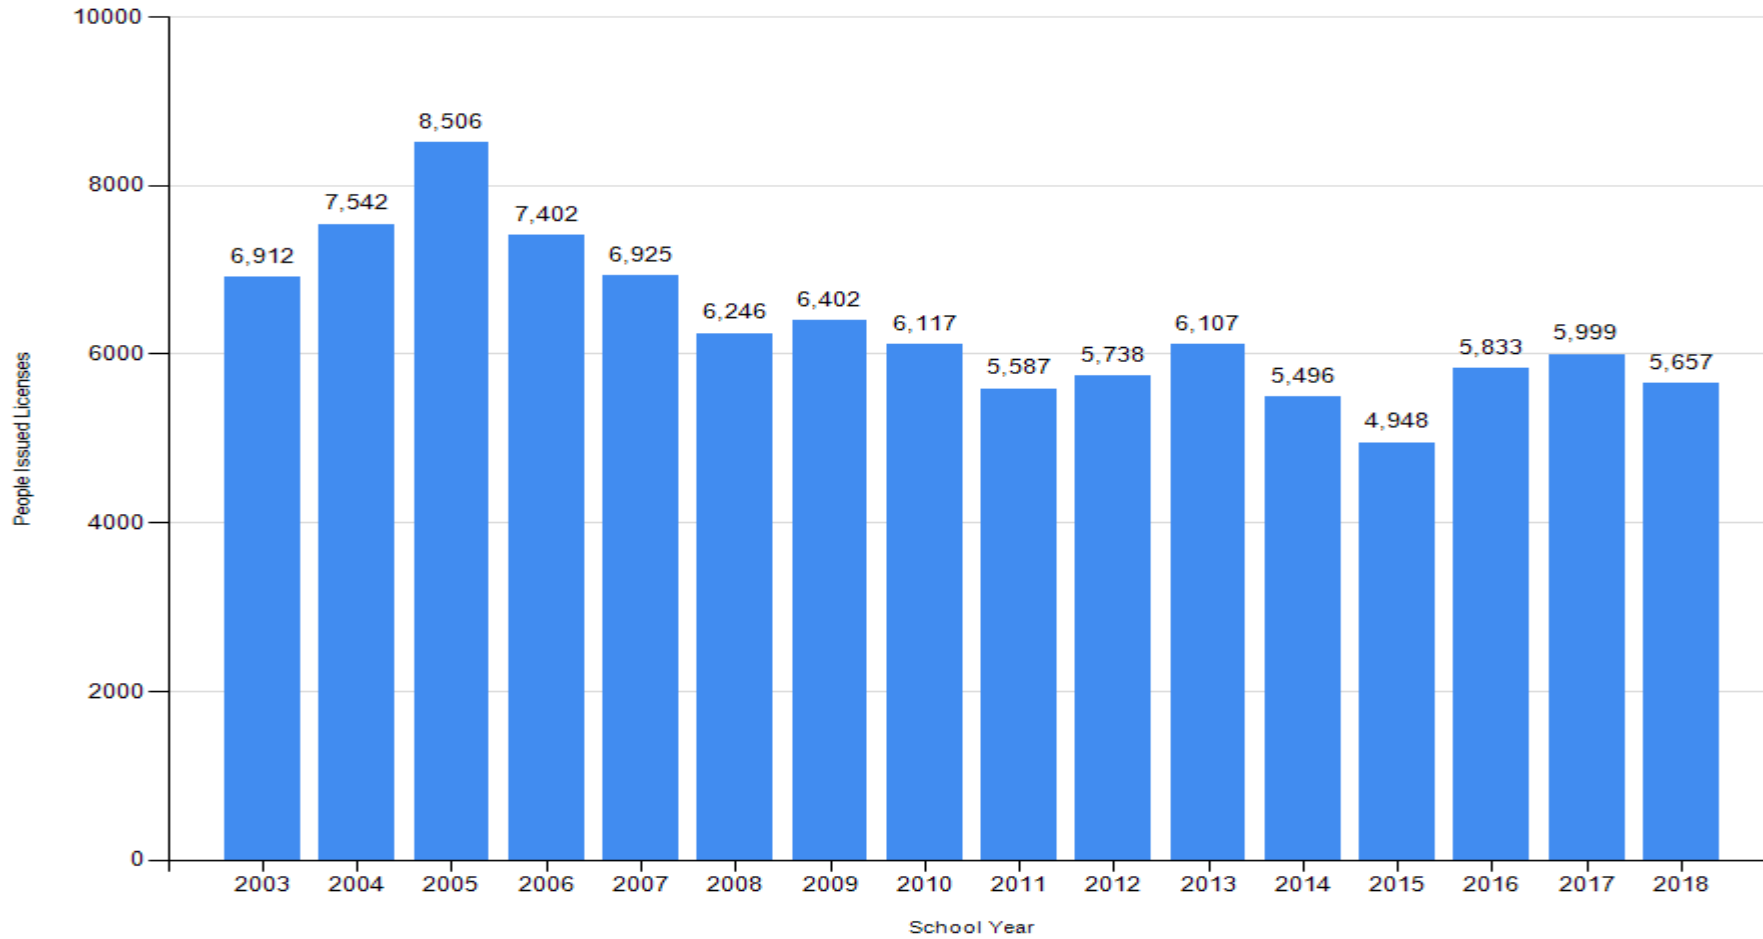

Number of Individuals Issued an Indiana Instructional License for the First Time by Year

This chart reflects the number of individuals issued an Indiana instructional license for the first time between July 1 and June 30 of each year. License holders with multiple content areas are represented once. This chart includes 2-year Initial Practitioner and five-year Practitioner licenses issued as first-time licenses.