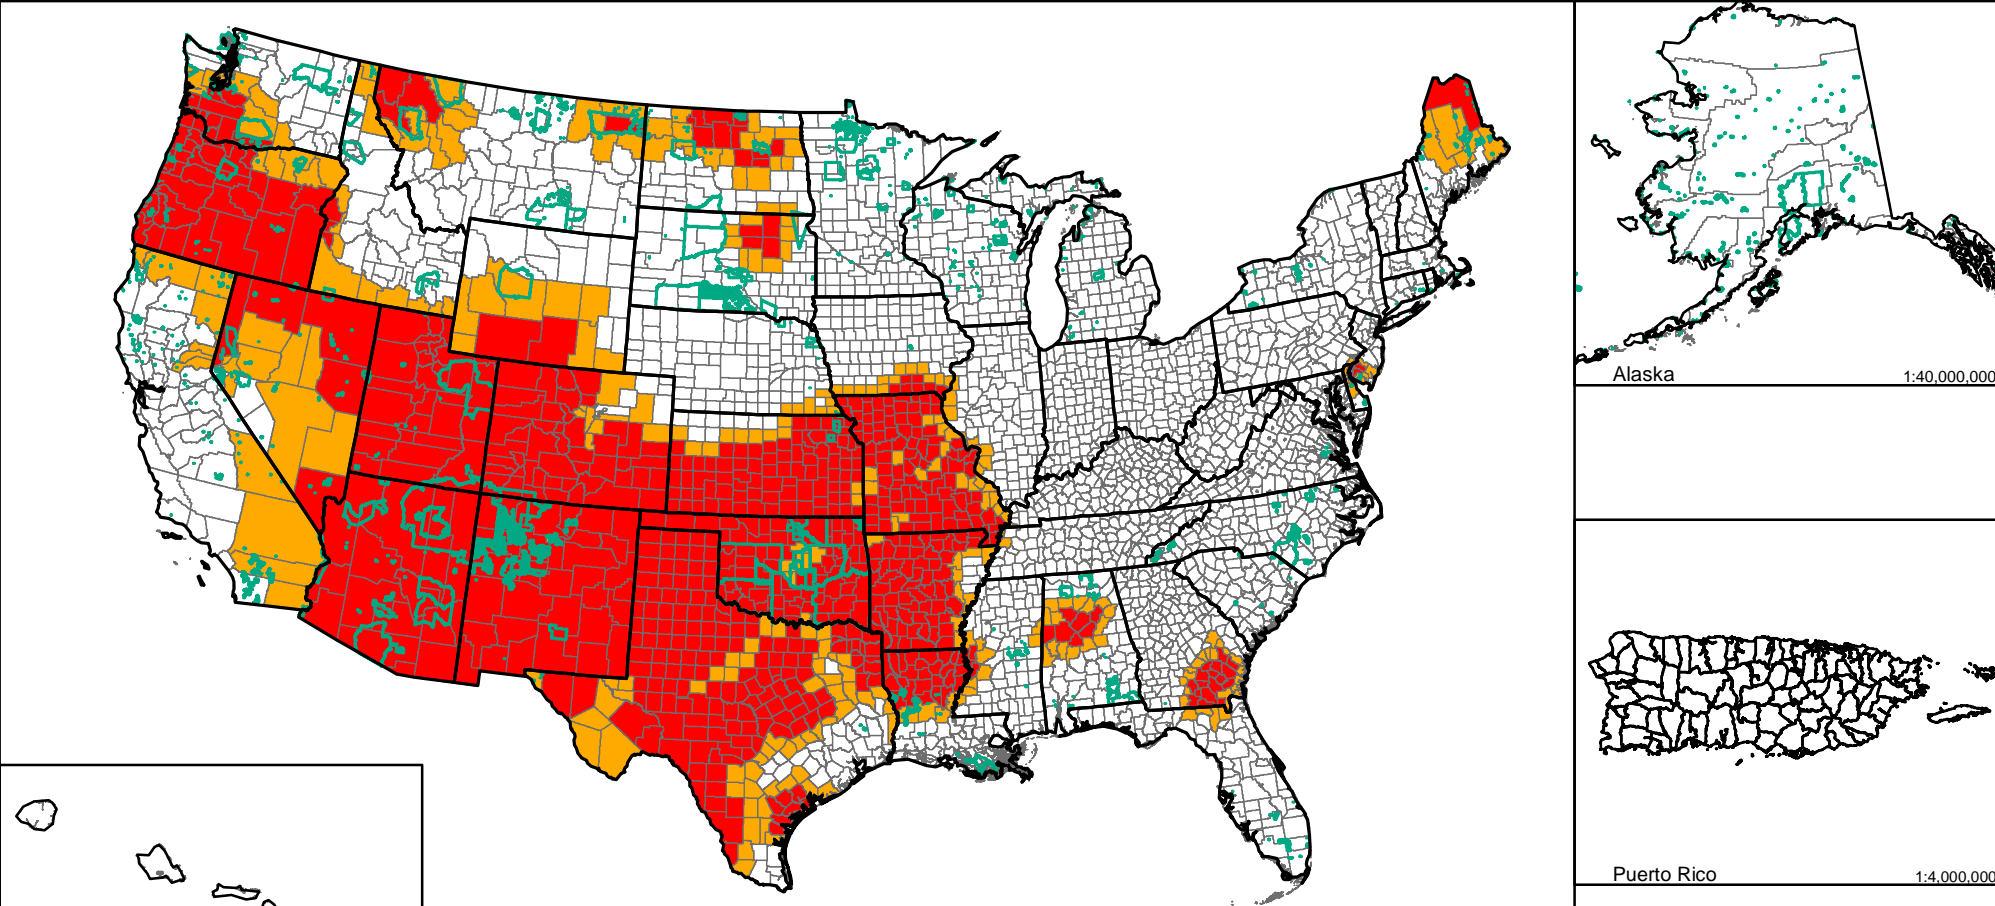

2018 Secretarial Drought Designations - All Drought

Secretarial Drought Designations for 2018

Disaster Incidents as of December 19, 2018

-  State Boundary
-  County Boundary
-  Tribal Lands
-  Primary Counties: 725
-  Contiguous Counties: 297