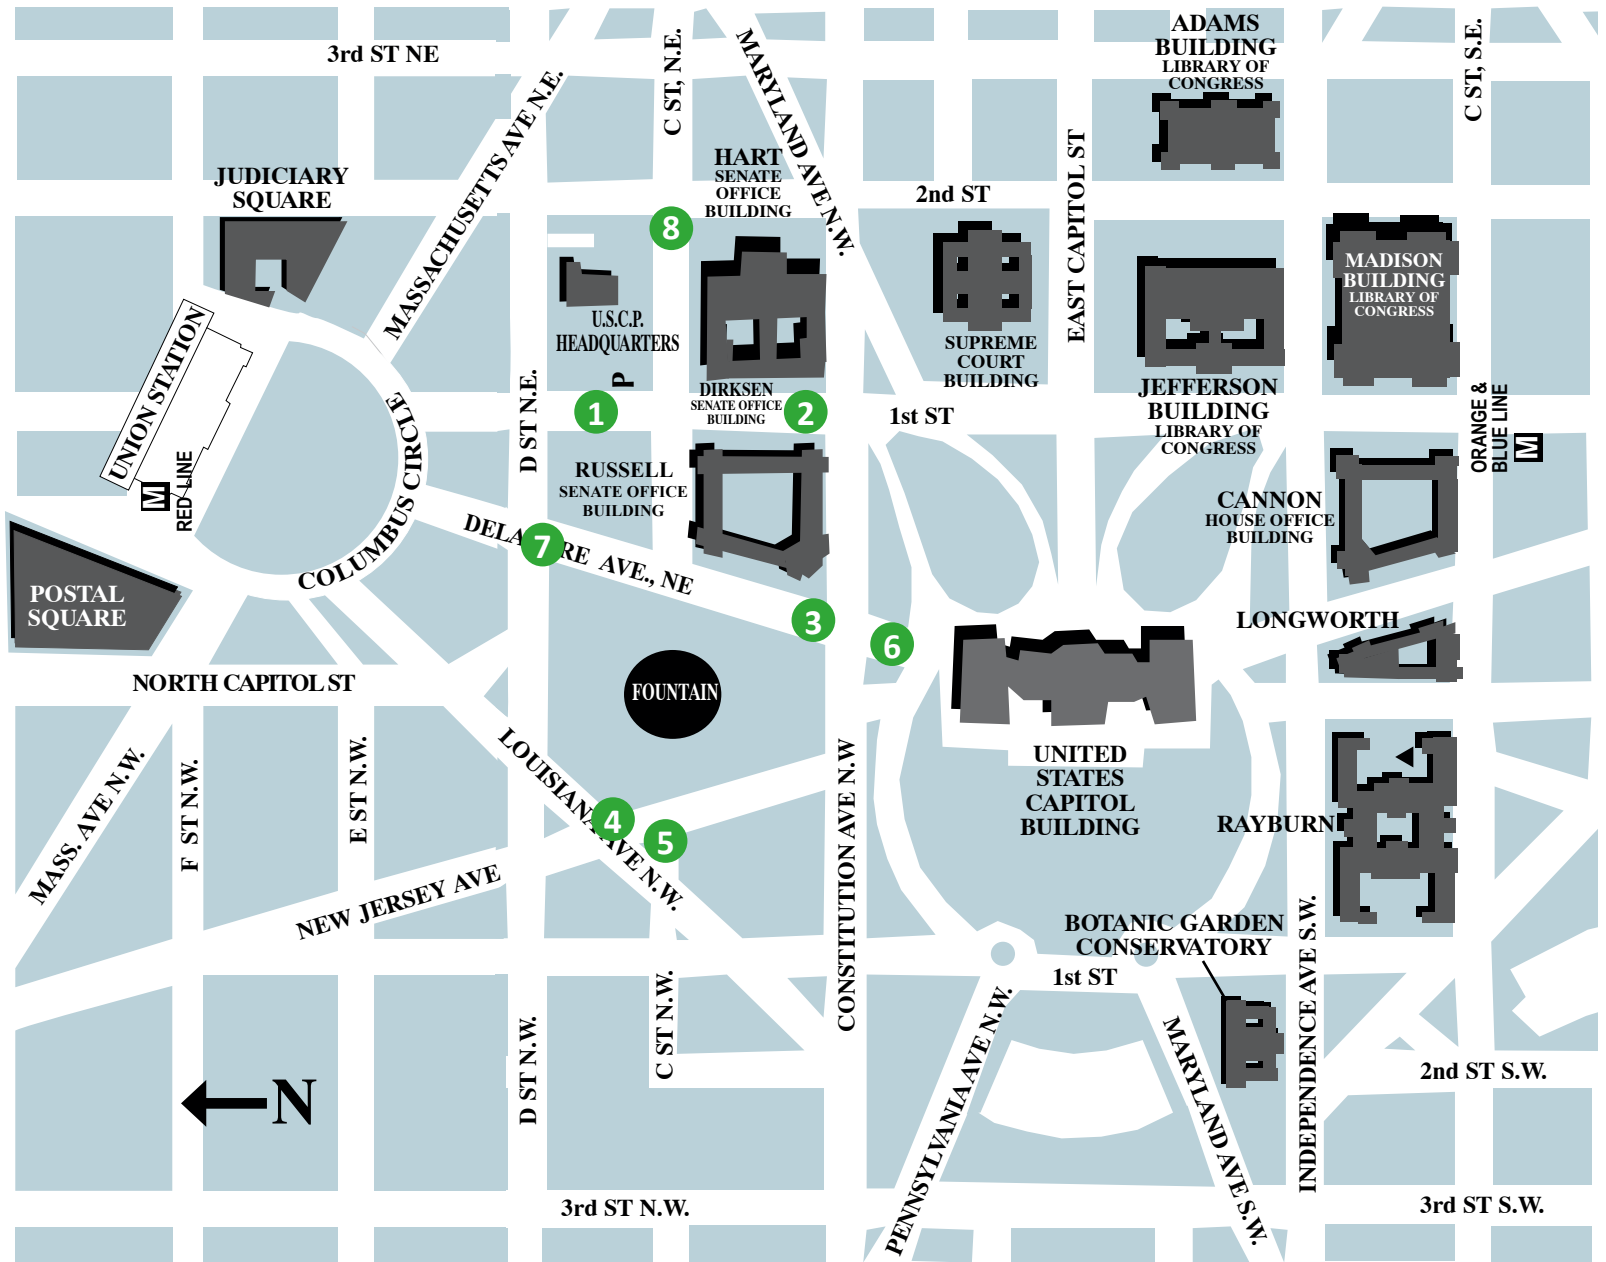

# SENATE CAMPUS BARRICADE HOURS

**1**  
1st St. & D St, NE  
Barricade  
24 HOURS - 7 DAYS

**2**  
1st St. & Constitution Ave, NE  
Barricade  
M-F, 5 AM - 10:30 PM  
*Closes ½ hour after Senate Adjourns*

**NEW**  
**3**  
Delaware &  
Constitution Ave, NE  
Barricade  
M-F, 6:30 AM - 8:00 PM  
*Closes ½ hour after Senate Adjourns*

**4**  
New Jersey & C St, NW  
Barricade  
**CLOSED**

**5**  
CVC Loading Dock  
Barricade  
M-F, 5 AM - 8 PM

**6**  
North Barricade  
Capitol Plaza &  
NE/NW Drives  
24 HOURS - 7 DAYS

**7**  
Delaware & D St, NE  
Barricade  
24 HOURS - 7 DAYS  
**OUTBOUND ONLY**

**8**  
2nd & C St., NE  
Barricade  
M-F, 7 AM - 10:00 AM  
**INBOUND ONLY**  
24 HOURS - 7 DAYS  
**OUTBOUND ONLY**