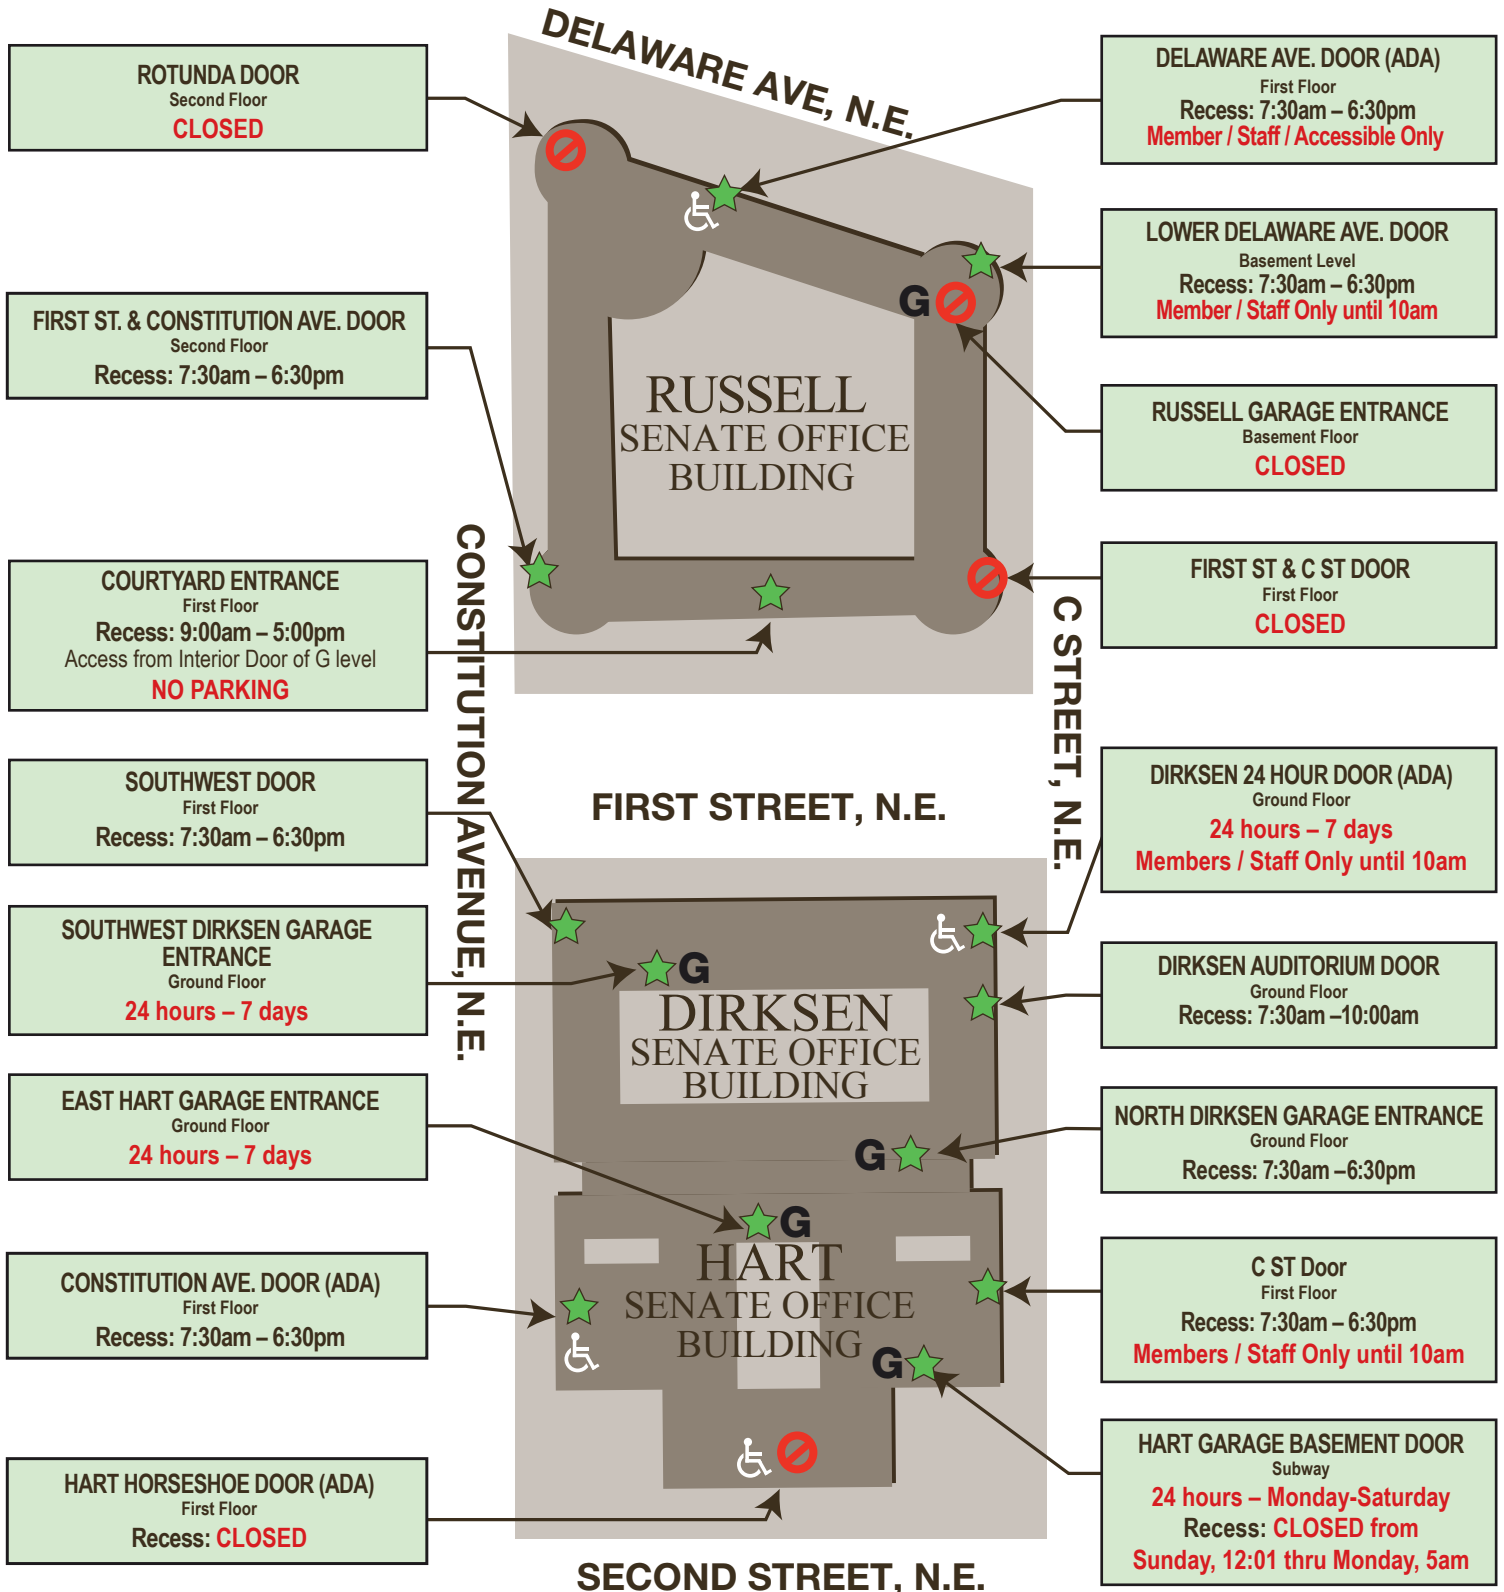

SENATE OFFICE BUILDINGS DOOR MAP AND HOURS OF OPERATION* SENATE OUT SESSION

Effective May 2018

* Approved by Committee on Rules and Administration and Sergeant at Arms (OPSAC)
* Subject to Published Legislative Calendar AND/OR Leadership Notification

Revised: May 2018

★ - OPEN ❌ - CLOSED G - GARAGE ENTRANCE