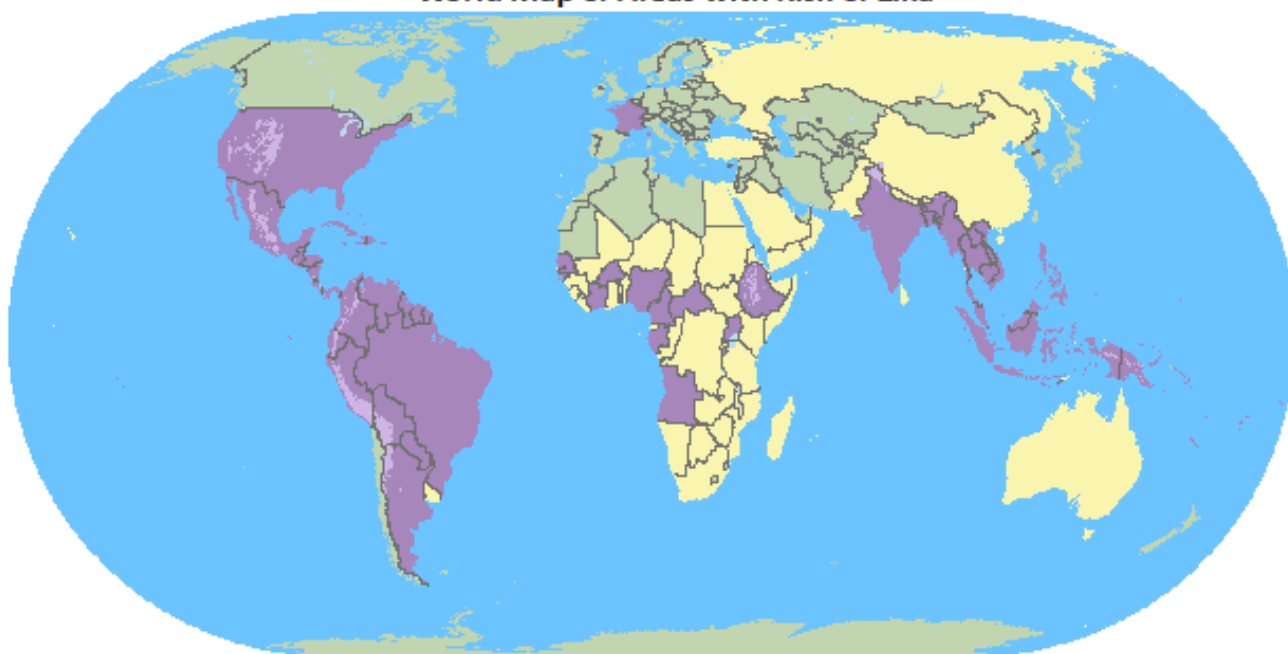

World Map of Areas with Risk of Zika

Map Legend

 Country or territory with current Zika outbreak ¹	 Country or territory with mosquito ³ but no reported Zika cases ²
 Country or territory that has ever reported Zika cases ² (past or current)	 Country or territory with no mosquitoes that spread Zika
 Areas with low likelihood of Zika infection because of high elevation (above 6,500 feet/2,000 meters)	¹ No areas are currently reporting Zika outbreaks
	² Locally acquired, mosquito-borne Zika cases
	³ <i>Aedes aegypti</i>

Areas with Risk of Zika

Africa: Angola, Burkina Faso, Burundi, Cameroon, Cape Verde, Central African Republic, Ethiopia, Gabon, Guinea-Bissau, Ivory Coast, Nigeria, Senegal, Uganda

Asia: Bangladesh, Burma, Cambodia, India, Indonesia, Laos, Malaysia, Maldives, Philippines, Singapore, Thailand, Vietnam

The Caribbean: Anguilla, Antigua and Barbuda, Aruba, Bahamas, Barbados, Bonaire, British Virgin Islands, Cayman Islands, Cuba, Curacao, Dominica, Dominican Republic, Grenada, Guadeloupe, Haiti, Jamaica, Martinique, Montserrat, Puerto Rico, Saba, Saint Barthelemy, Saint Kitts and Nevis, Saint Lucia, Saint Martin, Saint Vincent and the Grenadines, Sint Eustatius, Sint Maarten, Trinidad and Tobago, Turks and Caicos, United States Virgin Islands

Central America: Belize, Costa Rica, El Salvador, Guatemala, Honduras, Nicaragua, Panama

North America: Mexico, United States (Continental US)

The Pacific Islands: American Samoa, Cook Islands, Easter Island, Federated States of Micronesia, Fiji, French Polynesia, Marshall Islands, New Caledonia, Palau, Papua New Guinea, Samoa, Solomon Islands, Tonga, Vanuatu,