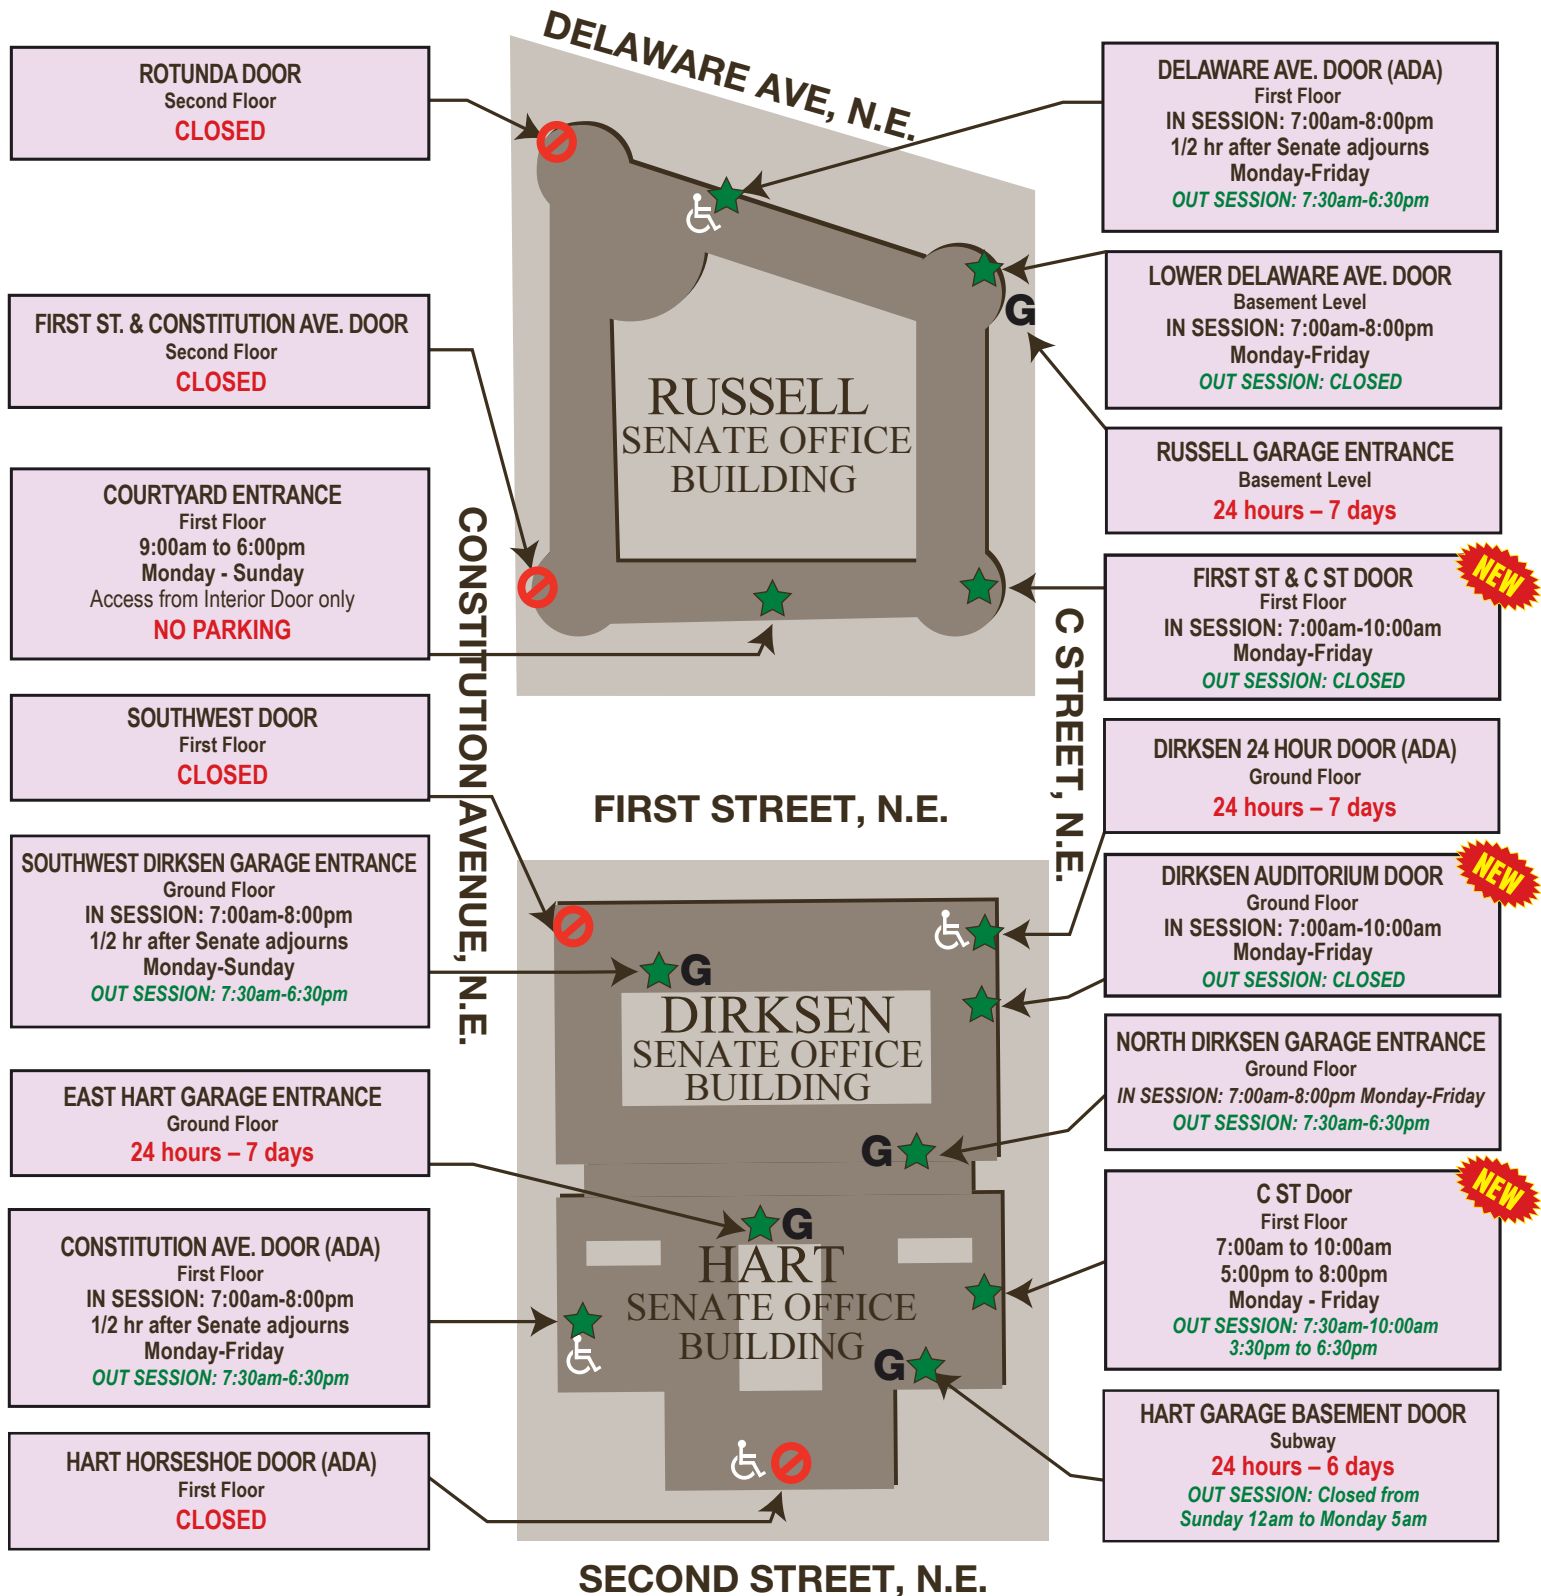

SENATE OFFICE BUILDINGS DOOR MAP AND HOURS OF OPERATION* DURING PANDEMIC EMERGENCY

Effective June 2021

* Approved by Committee on Rules and Administration and Sergeant at Arms (OSEP)
* Subject to Published Legislative Calendar AND/OR Leadership Notification

Revised: June 2021

★ - OPEN ⓧ - CLOSED G - GARAGE ENTRANCE