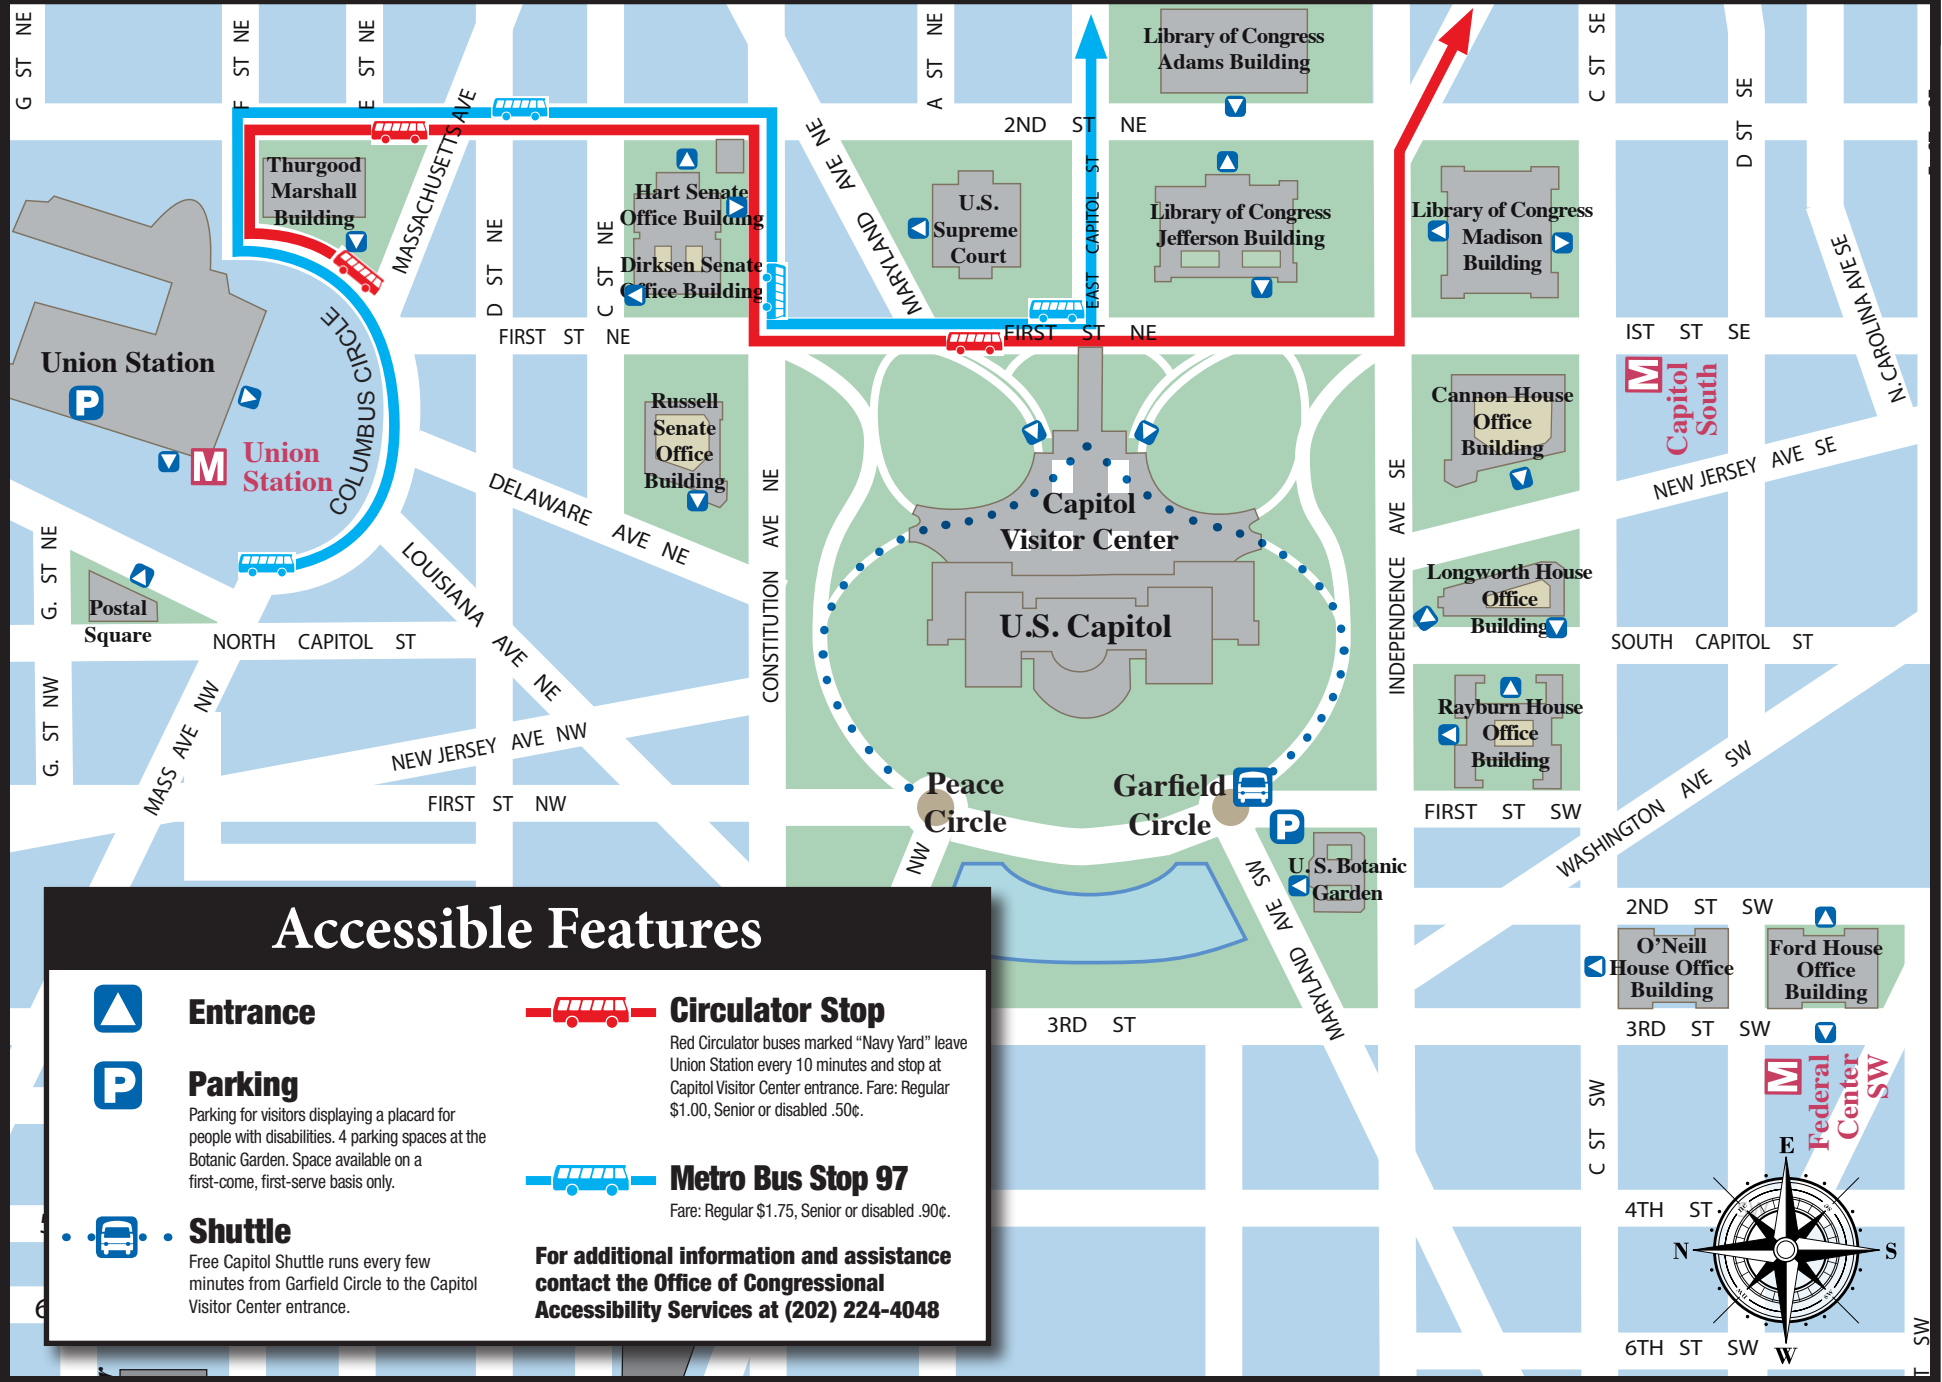

ACCESSIBLE TRANSPORTATION AT THE CAPITOL

Accessible Features

Entrance

Parking

Parking for visitors displaying a placard for people with disabilities. 4 parking spaces at the Botanic Garden. Space available on a first-come, first-serve basis only.

Shuttle

Free Capitol Shuttle runs every few minutes from Garfield Circle to the Capitol Visitor Center entrance.

Circulator Stop

Red Circulator buses marked "Navy Yard" leave Union Station every 10 minutes and stop at Capitol Visitor Center entrance. Fare: Regular \$1.00, Senior or disabled .50c.

Metro Bus Stop 97

Fare: Regular \$1.75, Senior or disabled .90c.

For additional information and assistance contact the Office of Congressional Accessibility Services at (202) 224-4048