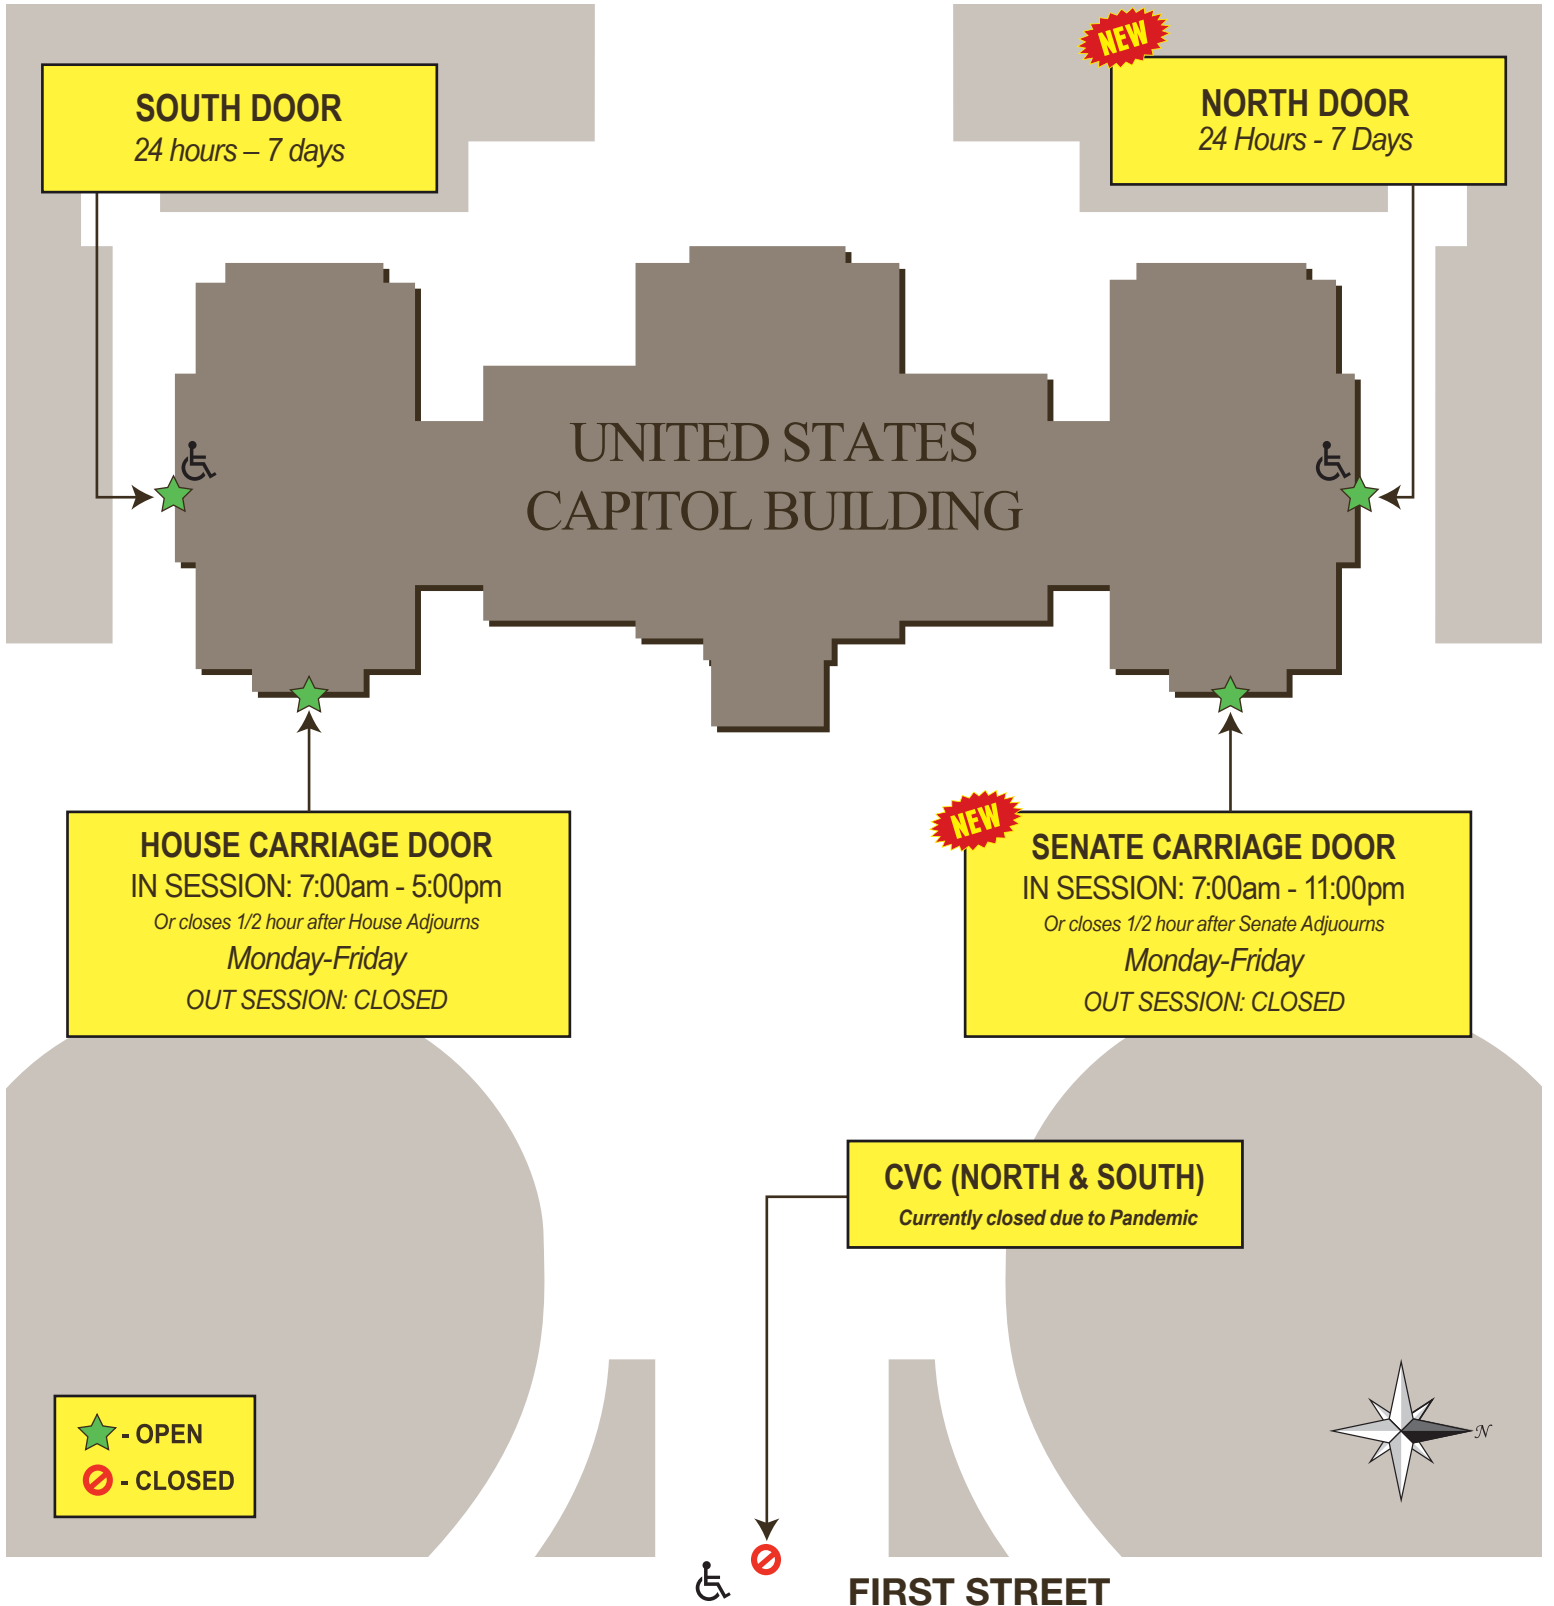

US CAPITOL BUILDING

DOOR MAP AND HOURS OF OPERATION*

DURING PANDEMIC EMERGENCY

Effective February 2021

* Approved by Committee on Rules and Administration and Sergeant at Arms (OSEP)
* Subject to Published Legislative Calendar AND/OR Leadership Notification