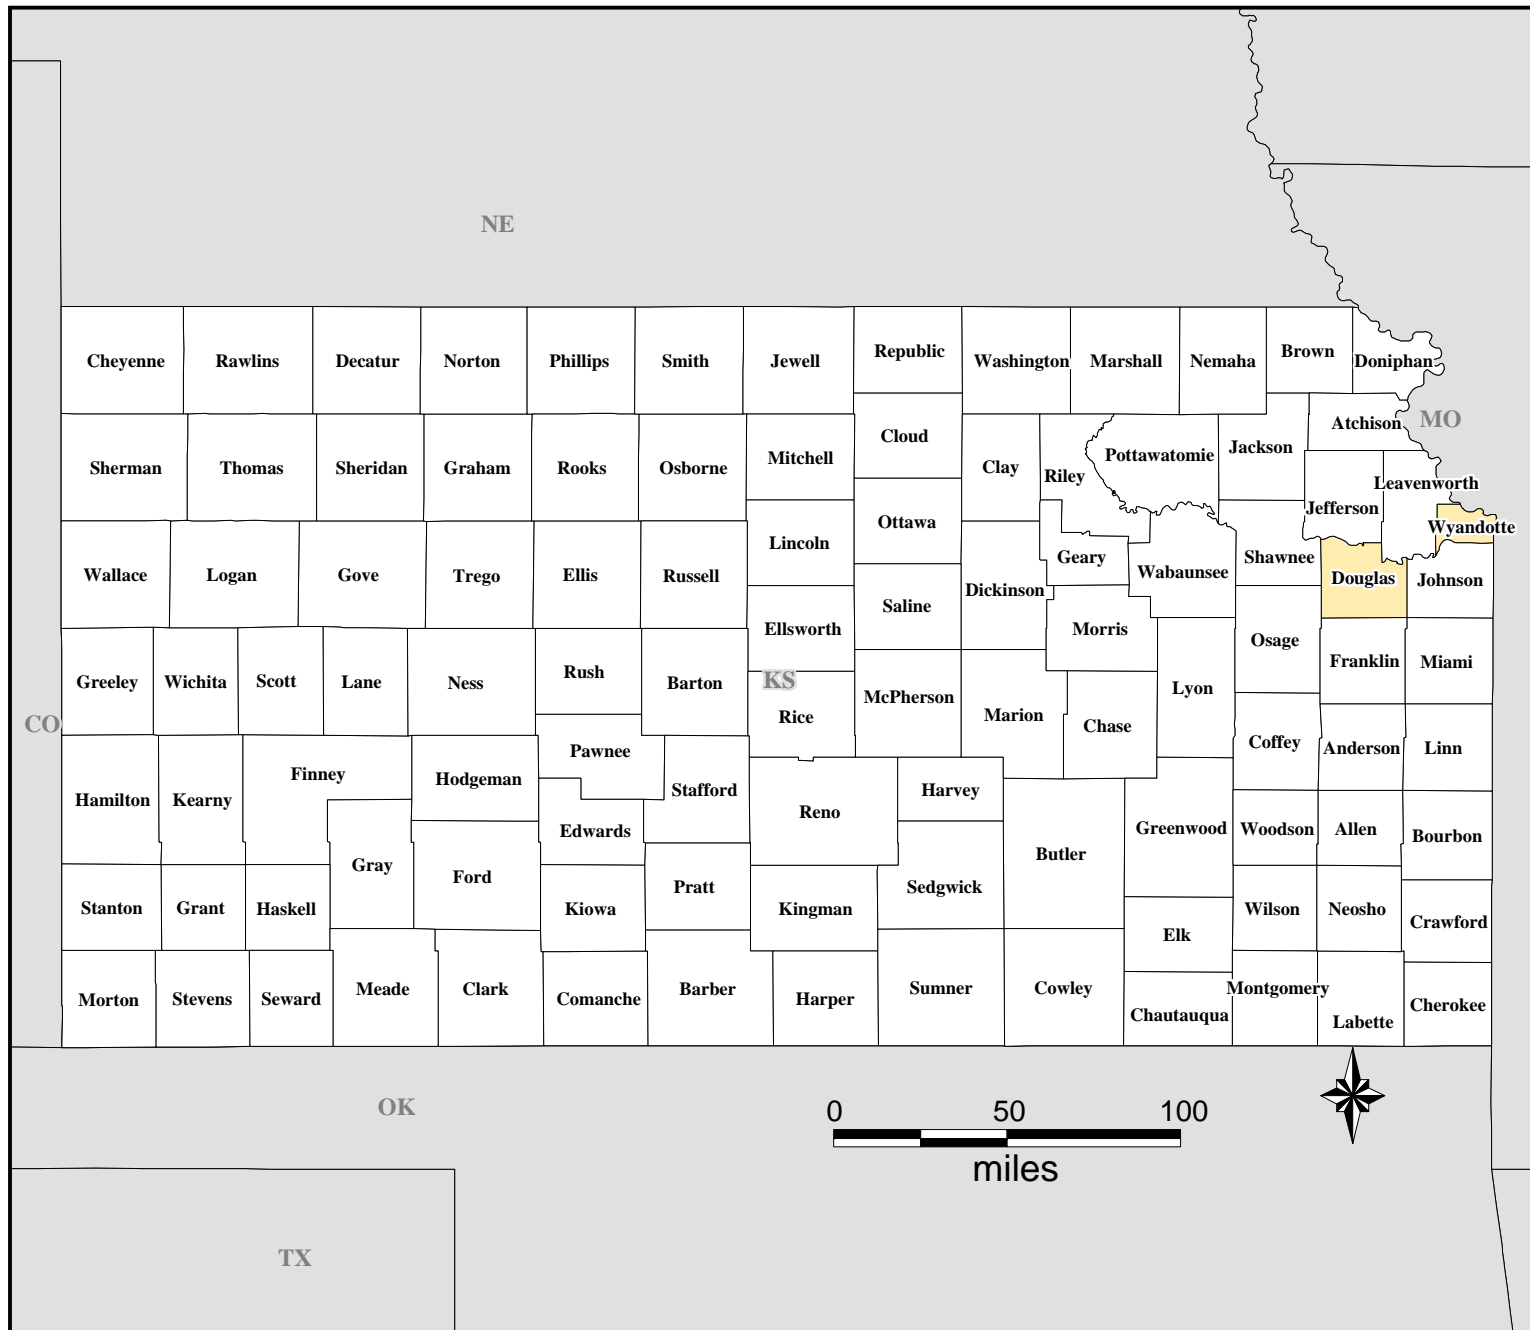

FEMA-1562-DR, Kansas

Disaster Declaration as of 09/30/2004

Legend

Designated Counties
(All counties are eligible for Hazard Mitigation)

- Public Assistance (2)

ITS Mapping and Analysis Center
Washington, DC
09/30/2004 -- 14:10:27 EDT