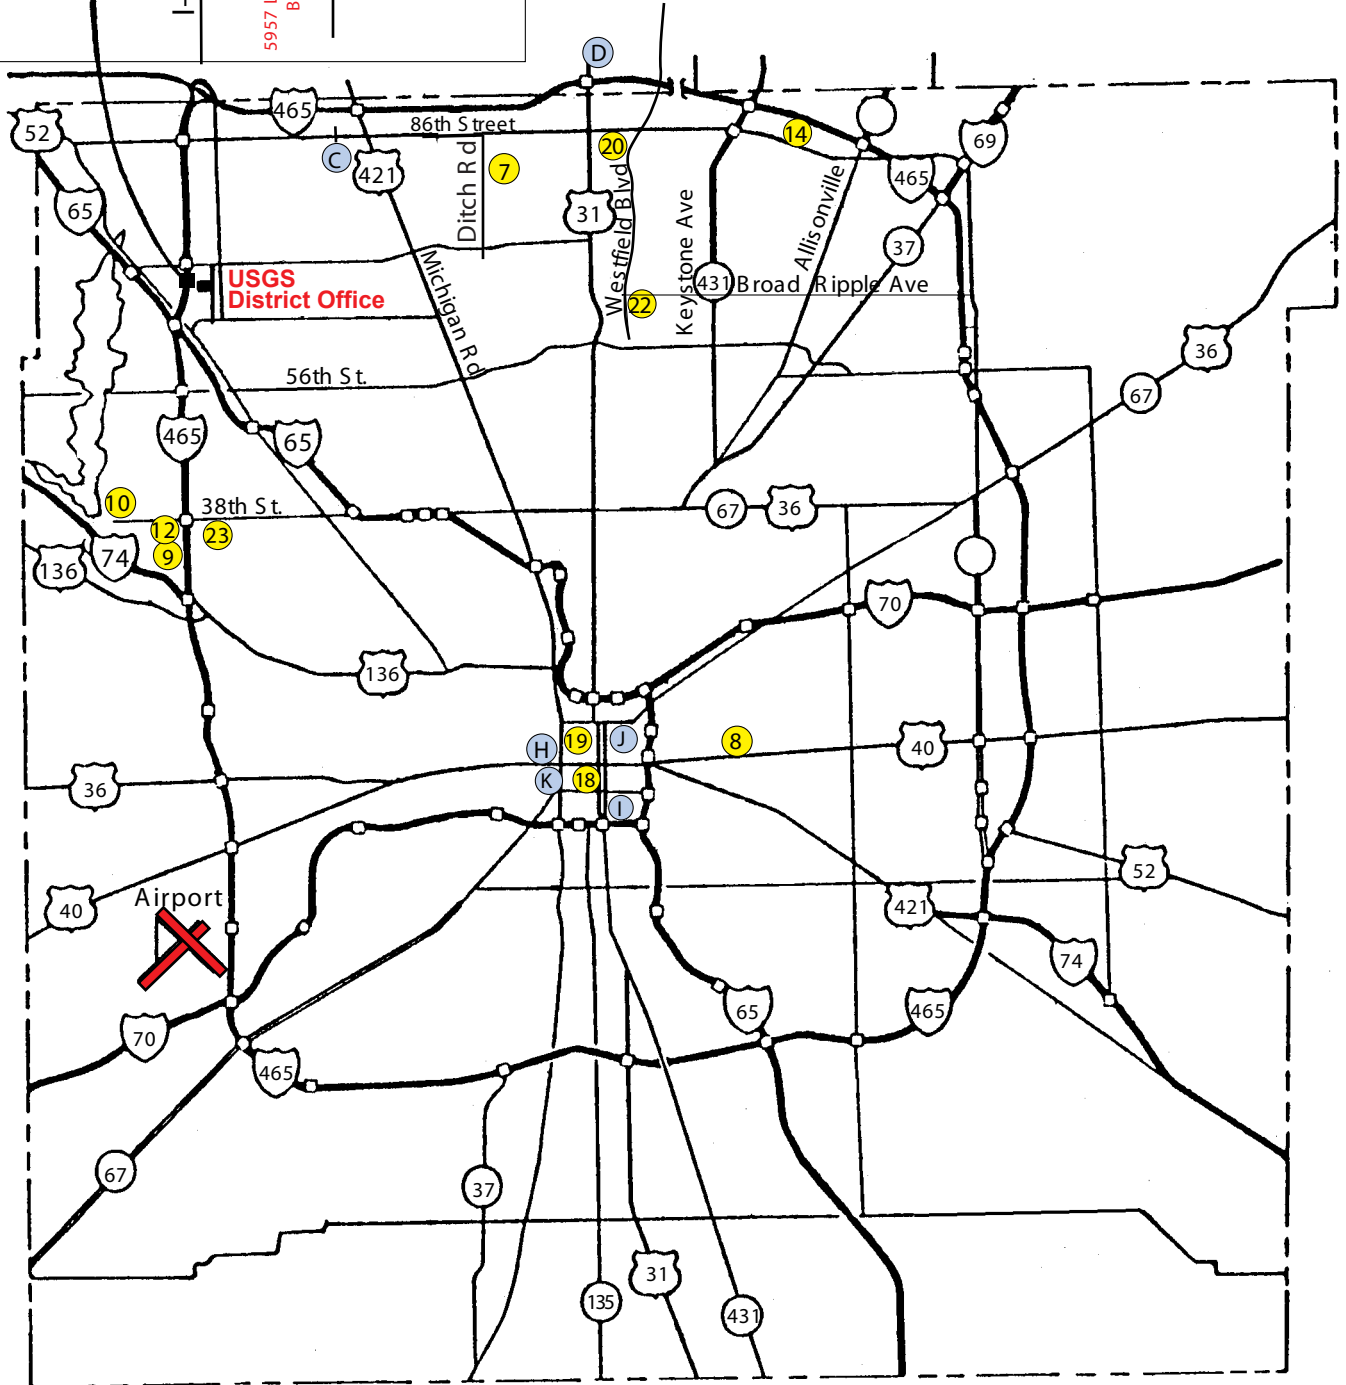

- A** Note: Bold letters indicate hotel locations
- 6** Map numbers indicate restaurant locations

Directions: From Indianapolis International Airport:
 Take I-465 north to 71st Street. Turn right at the first light
 (Corporate Drive). Drive south on Corporate Drive
 approximately 1/4 mile. USGS District office is located
 behind a holding pond just off Corporate Drive.

RESTAURANTS

- 1 Galahad's Cafe
7102 Woodland Dr
291-5505
- 2 Arby's
5607 W. 86th
879-0128
- 3 Hardee's
7217 Woodland Dr
297-4868
- 4 Subway
71st & 465
291-0800
- 5 McDonald's
6056 W 71st
297-3912
- 6 Steak n Shake
2960 W 71st
299-5043
- 7 Kabul Restaurant
8553 Ditch
257-1213
- 8 El Sol De Tala
2444 E. Washington
635-8252
- 9 Mountain Jack's
6901 W. 38th
329-6929
- 10 Rick's Cafe Boatyard
4050 Dandy Trail
290-9300
- 11 Max & Erma's
6260 Intech Commons
275-2850
- 12 Don Pablo's
6929 W 38th
293-2178
- 13 Wendy's
6220 Intech Commons
275-6900
- 14 Bellacino's Pizza
7130 Woodland Dr
329-1827
- 15 Quiznos Subs
6335 Intech Commons
275-2260
- 16 Starbucks Coffee
6335 Intech Commons
275-2200
- 17 Gatsby's
Pub & Grill
6335 Intech Commons
275-2205
- 18 Hard Rock Cafe
47 S. Meridian
Downtown Indy
636-2550
- 19 Old Spaghetti Factory
210 S Meridian
Downtown Indy
635-6325
- 20 Snooty Fox
1435 E 86th
257-6033
- 21 Le Peep
6335 Intech Commons
298-7337
- 22 La Jolla (Mexican food)
921 Broadripple Ave.
253-5252
- 23 Olive Garden
5515 W 38th
293-4725
- 24 Bob Evans
6330 W 71st
299-2529