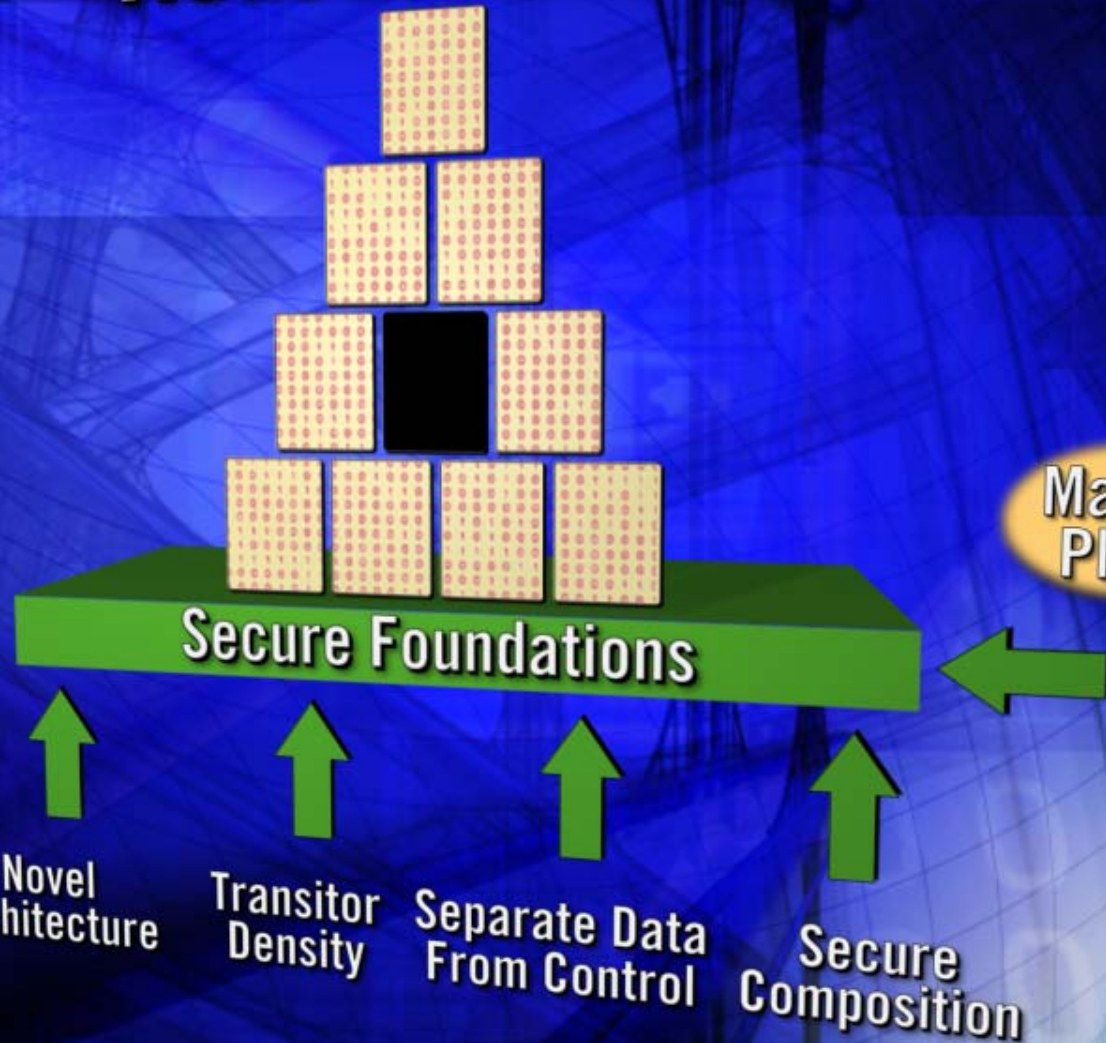

TRUSTWORTHY FOUNDATIONS

An aerial photograph of a city with a clear grid street pattern. The image is overlaid with a semi-transparent grid pattern, creating a layered effect. The colors of the buildings and streets are visible through the grid. The text 'MOORE'S LAW' is centered in the middle of the image.

Separate Data
From Control

House of Cards

Novel
Architecture

Transistor
Density

Separate Data
From Control

House of Cards

Novel
Architecture

Transistor
Density

Separate Data
From Control

Secure
Composition

House of Cards

Novel
Architecture

Transistor
Density

Separate Data
From Control

Secure
Composition

House of Cards

House of Cards

House of Cards

The background is a dark blue gradient with a faint, glowing grid pattern. A horizontal band of slightly lighter blue is visible across the middle. In the lower right corner, there is a faint, glowing circular pattern resembling a stylized 'G' or a similar symbol.